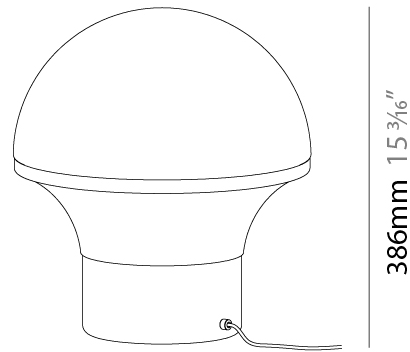

PROJECT
TYPE
SPECIFIER
QUANTITY
DATE

GEYSER PORTABLE

D94040

base number

1. To build a product code in our configurator select the specify button on the base model # product page
2. To build a manual product code on this datasheet choose from the options listed below in blue font and add the suffix to the base model #

GENERAL

Series: Geysler
Partner: Milan
Division: Design
Installation: Portable
Product Type: Table
Mounting Location: Table

PHYSICAL

Shape: Abstract
Diameter (mm): 352
Diameter (in): 13 7/8
Height (mm): 386
Height (in): 15 3/16
Weight (kg): 5.0
Weight (lbs): 10.999
Diffuser: Satin Opal Acid-Etched Blown Glass
Fixture Finish: BLK
Fixture Material: Stainless Steel
Primary Material: Stainless Steel
Upon Request: Bolt Down

ELECTRICAL

Number of Lamps: 1
Lamp Type: LED Retrofit
Lamp Shape: A19
Bulb Included: Bulb Not Included
Total Output Wattage (W): 12
Max. Wattage Per Lamp (W): 12
Lamp Base: E26
Dimming: 5-Step Touch Dimming
Input Voltage (V): 120
Upon Request: 277Vac / GU24

LED

OPTICAL

RATINGS AND CERTIFICATIONS

Certified By: CSA Certified to UL and CSA Standards
IP rating: IP20

Ø352mm 13 7/8"