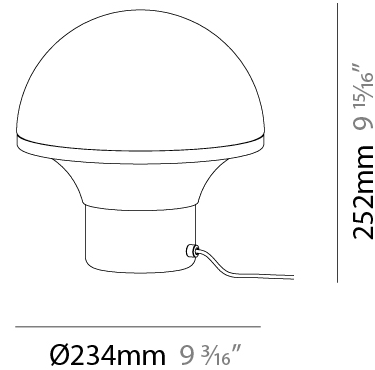

PROJECT	
TYPE	
SPECIFIER	
QUANTITY	
DATE	

GEYSER PORTABLE

D94039

base number

1. To build a product code in our configurator select the specify button on the base model # product page
2. To build a manual product code on this datasheet choose from the options listed below in blue font and add the suffix to the base model #

GENERAL

Series: Geysler
Partner: Milan
Division: Design
Installation: Portable
Product Type: Table
Mounting Location: Table

PHYSICAL

Shape: Abstract
Diameter (mm): 234
Diameter (in): 9 ³/₁₆
Height (mm): 252
Height (in): 9 ¹⁵/₁₆
Weight (kg): 4.1
Weight (lbs): 8.999
Diffuser: Satin Opal Acid-Etched Blown Glass
Fixture Finish: BLK
Fixture Material: Stainless Steel
Primary Material: Stainless Steel
Upon Request: Bolt Down

ELECTRICAL

Number of Lamps: 1
Lamp Type: LED Retrofit
Lamp Shape: A19
Bulb Included: Bulb Not Included
Total Output Wattage (W): 9
Max. Wattage Per Lamp (W): 9
Lamp Base: E26
Dimming: 5-Step Touch Dimming
Input Voltage (V): 120
Upon Request: 277Vac / GU24

LED

OPTICAL

RATINGS AND CERTIFICATIONS

Certified By: CSA Certified to UL and CSA Standards
IP rating: IP20