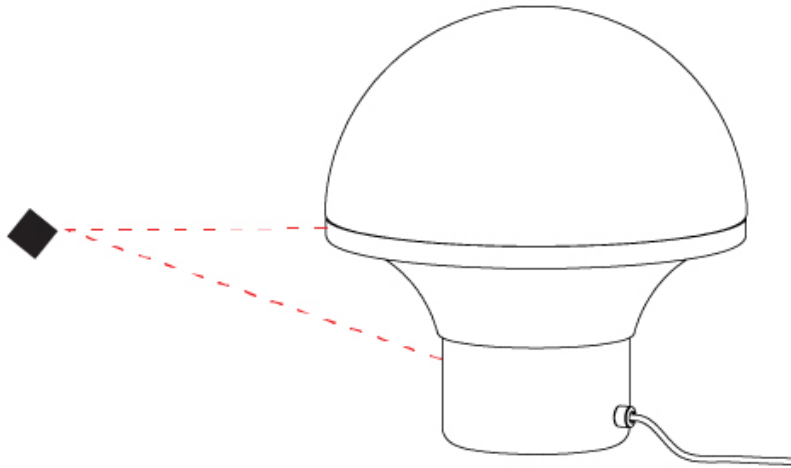

GEYSER PORTABLE

D94039

PROJECT

TYPE

SPECIFIER

QUANTITY

DATE