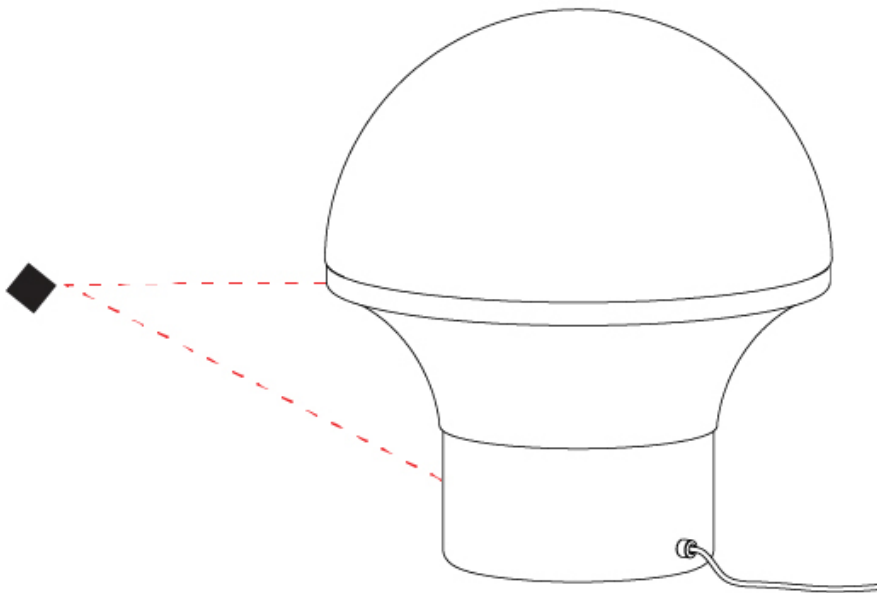

GEYSER PORTABLE

D94040

PROJECT	_____
TYPE	_____
SPECIFIER	_____
QUANTITY	_____
DATE	_____