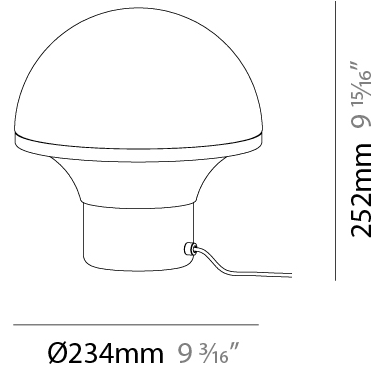

PROJECT
TYPE
SPECIFIER
QUANTITY
DATE

GEYSER PORTABLE

D94039

base number

1. To build a product code in our configurator select the specify button on the base model # product page
2. To build a manual product code on this datasheet choose from the options listed below in blue font and add the suffix to the base model #

GENERAL

Series: Geysler
Brand: Milan
Division: Design
Mounting Type: Portable
Mounting Location: Table
Subcategory: Table

PHYSICAL

Shape: Abstract
Diameter (mm): 234
Diameter (in): 9 ³/₁₆
Height (mm): 252
Height (in): 9 ¹⁵/₁₆
Light Distribution: Omnidirectional
Weight (kg): 4.1
Weight (lbs): 8.999
Diffuser: Satin Opal Acid-Etched Blown Glass
Fixture Finish: BLK
Fixture Material: Stainless Steel
Upon Request: Bolt Down

ELECTRICAL

Number of Lamps: 1
Lamp Type: LED Retrofit
Lamp Shape: A19
Bulb Included: Bulb Not Included
Total Output Wattage (W): 9
Max. Wattage Per Lamp (W): 9
Lamp Base: E26
Dimming: 5-Step Touch Dimming
Input Voltage (V): 120
Upon Request: 277Vac / GU24

LED

OPTICAL

RATINGS AND CERTIFICATIONS

Certified By: CSA Certified to UL and CSA Standards
IP rating: IP20