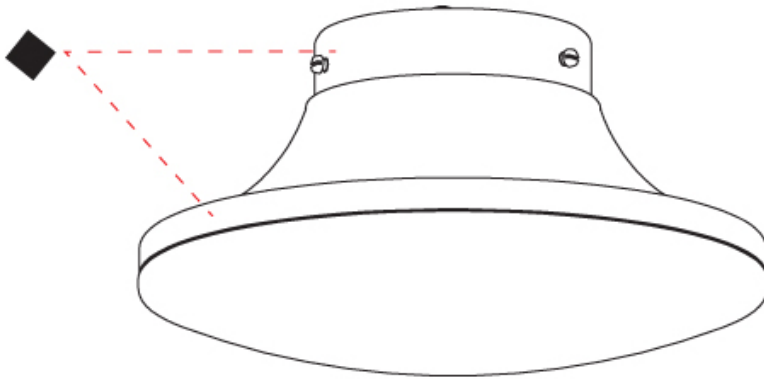

GEYSER SURFACE

D92251

PROJECT

TYPE

SPECIFIER

QUANTITY

DATE