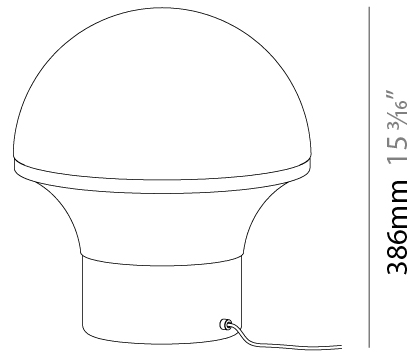

PROJECT	_____
TYPE	_____
SPECIFIER	_____
QUANTITY	_____
DATE	_____

GEYSER PORTABLE

D94040

base number

1. To build a product code in our configurator select the specify button on the base model # product page
2. To build a manual product code on this datasheet choose from the options listed below in blue font and add the suffix to the base model #

GENERAL

Series: Geysler
Brand: Milan
Division: Design
Mounting Type: Portable
Mounting Location: Table
Subcategory: Table

PHYSICAL

Shape: Abstract
Diameter (mm): 352
Diameter (in): 13 7/8
Height (mm): 386
Height (in): 15 3/16
Light Distribution: Omnidirectional
Weight (kg): 5.0
Weight (lbs): 10.999
Diffuser: Satin Opal Acid-Etched Blown Glass
Fixture Finish: BLK
Fixture Material: Stainless Steel
Upon Request: Bolt Down

ELECTRICAL

Number of Lamps: 1
Lamp Type: LED Retrofit
Lamp Shape: A19
Bulb Included: Bulb Not Included
Total Output Wattage (W): 12
Max. Wattage Per Lamp (W): 12
Lamp Base: E26
Dimming: 5-Step Touch Dimming
Input Voltage (V): 120
Upon Request: 277Vac / GU24

LED

OPTICAL

RATINGS AND CERTIFICATIONS

Certified By: CSA Certified to UL and CSA Standards
IP rating: IP20

Ø352mm 13 7/8"