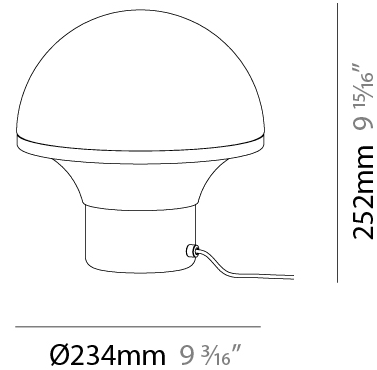

PROJECT	_____
TYPE	_____
SPECIFIER	_____
QUANTITY	_____
DATE	_____

GEYSER PORTABLE

D94039

base number

1. To build a product code in our configurator select the specify button on the base model # product page
2. To build a manual product code on this datasheet choose from the options listed below in blue font and add the suffix to the base model #

GENERAL

Series: Geyser
Brand: Milan
Division: Design
Mounting Type: Portable
Mounting Location: Table
Subcategory: Table

PHYSICAL

Shape: Abstract
Diameter (mm): 234
Diameter (in): 9 ³/₁₆
Height (mm): 252
Height (in): 9 ¹⁵/₁₆
Light Distribution: Omnidirectional
Weight (kg): 4.1
Weight (lbs): 8.999
Diffuser: Satin Opal Acid-Etched Blown Glass
Fixture Finish: BLK
Fixture Material: Stainless Steel
Upon Request: Bolt Down

ELECTRICAL

Number of Lamps: 1
Lamp Type: LED Retrofit
Lamp Shape: A19
Bulb Included: Bulb Not Included
Total Output Wattage (W): 9
Max. Wattage Per Lamp (W): 9
Lamp Base: E26
Dimming: 5-Step Touch Dimming
Input Voltage (V): 120
Upon Request: 277Vac / GU24

LED

OPTICAL

RATINGS AND CERTIFICATIONS

Certified By: CSA Certified to UL and CSA Standards
IP rating: IP20