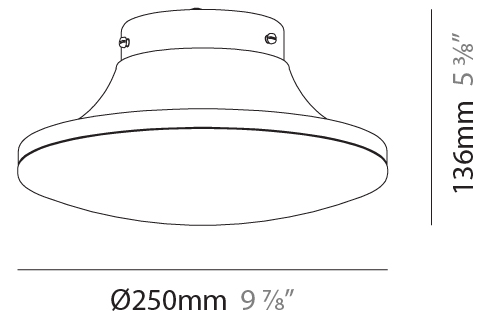

GEYSER SURFACE

D92251

base number

1. To build a product code in our configurator select the specify button on the base model # product page
2. To build a manual product code on this datasheet choose from the options listed below in blue font and add the suffix to the base model #

GENERAL

Series: Geysler
Brand: Milan
Division: Design
Mounting Type: Surface
Mounting Location: Ceiling
Subcategory: Ambient

PHYSICAL

Shape: Abstract
Diameter (mm): 250
Diameter (in): 9 7/8
Height (mm): 136
Height (in): 5 3/8
Light Distribution: Omnidirectional
Weight (kg): 1.7
Weight (lbs): 3.699
Diffuser: Satin Finish Injected Polycarbonate
Fixture Finish: BLK
Fixture Material: Stainless Steel

ELECTRICAL

Number of Lamps: 1
Lamp Type: LED Retrofit
Bulb Included: Bulb Not Included
Total Output Wattage (W): 5.5
Max. Wattage Per Lamp (W): 5.5
Lamp Base: E26
Input Voltage (V): 120
Upon Request: 277Vac / GU24

LED

OPTICAL

RATINGS AND CERTIFICATIONS

Certified By: CSA Certified to UL and CSA Standards
IP rating: IP20

PROJECT

TYPE

SPECIFIER

QUANTITY

DATE