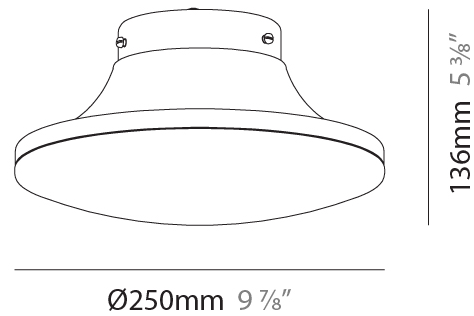

GEYSER SURFACE

D92251

base number

1. To build a product code in our configurator select the specify button on the base model # product page
2. To build a manual product code on this datasheet choose from the options listed below in blue font and add the suffix to the base model #

GENERAL

Series: Geysler
Brand: Milan
Division: Design
Mounting Type: Surface
Mounting Location: Ceiling
Subcategory: Ambient

PHYSICAL

Shape: Abstract
Diameter (mm): 250
Diameter (in): 9 7/8
Height (mm): 136
Height (in): 5 3/8
Light Distribution: Omnidirectional
Weight (kg): 1.7
Weight (lbs): 3.699
Diffuser: Satin Finish Injected Polycarbonate
Fixture Finish: BLK
Fixture Material: Stainless Steel

ELECTRICAL

Number of Lamps: 1
Lamp Type: LED Retrofit
Bulb Included: Bulb Not Included
Total Output Wattage (W): 5.5
Max. Wattage Per Lamp (W): 5.5
Lamp Base: E26
Input Voltage (V): 120
Upon Request: 277Vac / GU24

LED

OPTICAL

RATINGS AND CERTIFICATIONS

Certified By: CSA Certified to UL and CSA Standards
IP rating: IP20

PROJECT	_____
TYPE	_____
SPECIFIER	_____
QUANTITY	_____
DATE	_____