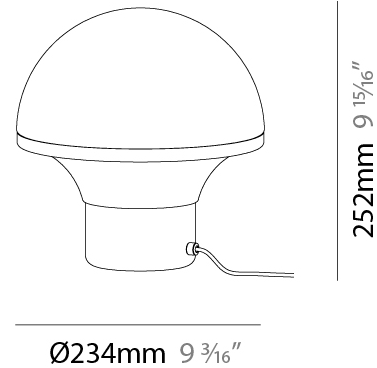

PROJECT
TYPE
SPECIFIER
QUANTITY
DATE

GEYSER PORTABLE

D94039

base number

1. To build a product code in our configurator select the specify button on the base model # product page
2. To build a manual product code on this datasheet choose from the options listed below in blue font and add the suffix to the base model #

GENERAL

Series: Geysler
Brand: Milan
Division: Design
Mounting Type: Portable
Mounting Location: Table
Subcategory: Table

PHYSICAL

Shape: Abstract
Diameter (mm): 234
Diameter (in): 9 ³/₁₆
Height (mm): 252
Height (in): 9 ¹⁵/₁₆
Light Distribution: Omnidirectional
Weight (kg): 4.1
Weight (lbs): 8.999
Diffuser: Satin Opal Acid-Etched Blown Glass
Fixture Finish: BLK
Fixture Material: Stainless Steel
Upon Request: Bolt Down

ELECTRICAL

Number of Lamps: 1
Lamp Type: LED Retrofit
Lamp Shape: A19
Bulb Included: Bulb Not Included
Total Output Wattage (W): 9
Max. Wattage Per Lamp (W): 9
Lamp Base: E26
Dimming: 5-Step Touch Dimming
Input Voltage (V): 120
Upon Request: 277Vac / GU24

LED

OPTICAL

RATINGS AND CERTIFICATIONS

Certified By: CSA Certified to UL and CSA Standards
IP rating: IP20