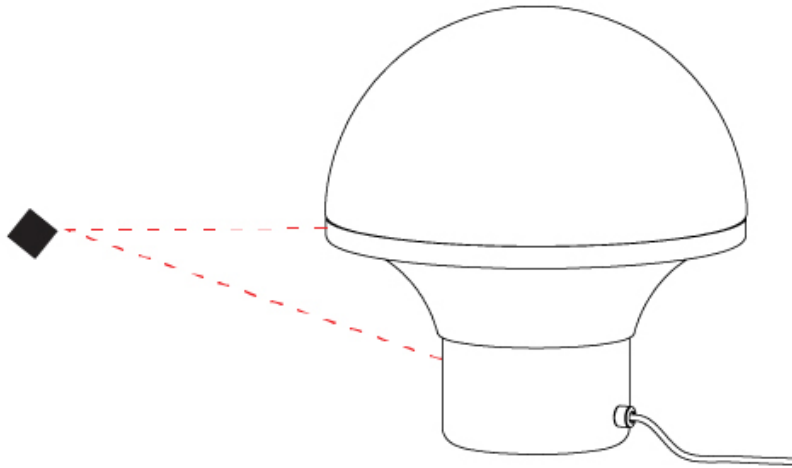

GEYSER PORTABLE

D94039

PROJECT _____

TYPE _____

SPECIFIER _____

QUANTITY _____

DATE _____