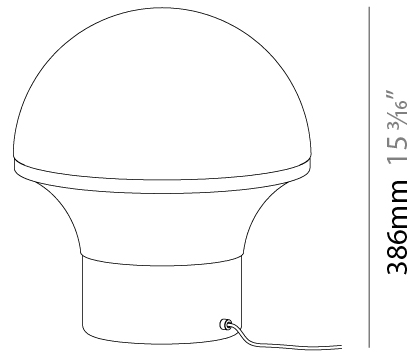

PROJECT
TYPE
SPECIFIER
QUANTITY
DATE

GEYSER PORTABLE

D94040

base number

1. To build a product code in our configurator select the specify button on the base model # product page
2. To build a manual product code on this datasheet choose from the options listed below in blue font and add the suffix to the base model #

GENERAL

Series: Geysler
Brand: Milan
Division: Design
Mounting Type: Portable
Mounting Location: Table
Subcategory: Table

PHYSICAL

Shape: Abstract
Diameter (mm): 352
Diameter (in): 13 7/8
Height (mm): 386
Height (in): 15 3/16
Light Distribution: Omnidirectional
Weight (kg): 5.0
Weight (lbs): 10.999
Diffuser: Satin Opal Acid-Etched Blown Glass
Fixture Finish: BLK
Fixture Material: Stainless Steel
Upon Request: Bolt Down

ELECTRICAL

Number of Lamps: 1
Lamp Type: LED Retrofit
Lamp Shape: A19
Bulb Included: Bulb Not Included
Total Output Wattage (W): 12
Max. Wattage Per Lamp (W): 12
Lamp Base: E26
Dimming: 5-Step Touch Dimming
Input Voltage (V): 120
Upon Request: 277Vac / GU24

LED

OPTICAL

RATINGS AND CERTIFICATIONS

Certified By: CSA Certified to UL and CSA Standards
IP rating: IP20

Ø352mm 13 7/8"