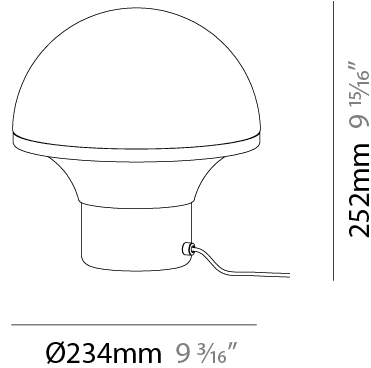

GEYSER PORTABLE

D94039

base number

1. To build a product code in our configurator select the specify button on the base model # product page
2. To build a manual product code on this datasheet choose from the options listed below in blue font and add the suffix to the base model #

GENERAL

Series: Geysler
Brand: Milan
Division: Design
Mounting Type: Portable
Mounting Location: Table
Subcategory: Table

PHYSICAL

Shape: Abstract
Diameter (mm): 234
Diameter (in): 9 ³/₁₆
Height (mm): 252
Height (in): 9 ¹⁵/₁₆
Light Distribution: Omnidirectional
Weight (kg): 4.1
Weight (lbs): 8.999
Diffuser: Satin Opal Acid-Etched Blown Glass
Fixture Finish: BLK
Fixture Material: Stainless Steel
Upon Request: Bolt Down

ELECTRICAL

Number of Lamps: 1
Lamp Type: LED Retrofit
Lamp Shape: A19
Bulb Included: Bulb Not Included
Total Output Wattage (W): 9
Max. Wattage Per Lamp (W): 9
Lamp Base: E26
Dimming: 5-Step Touch Dimming
Input Voltage (V): 120
Upon Request: 277Vac / GU24

LED

OPTICAL

RATINGS AND CERTIFICATIONS

Certified By: CSA Certified to UL and CSA Standards
IP rating: IP20