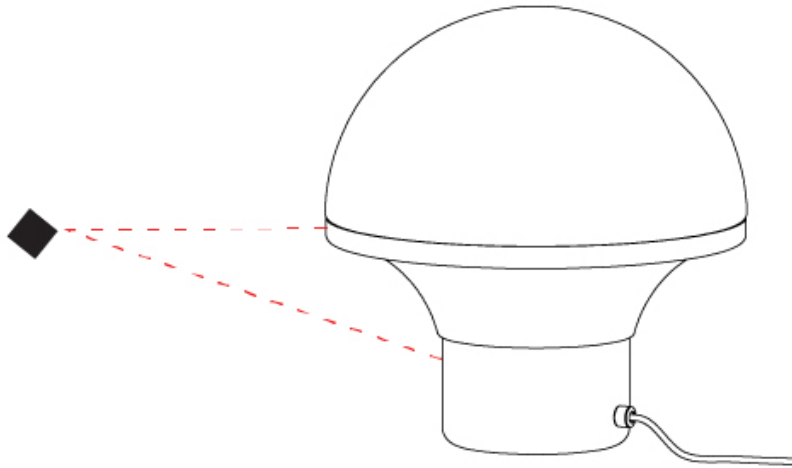

GEYSER PORTABLE

D94039

PROJECT

TYPE

SPECIFIER

QUANTITY

DATE

D