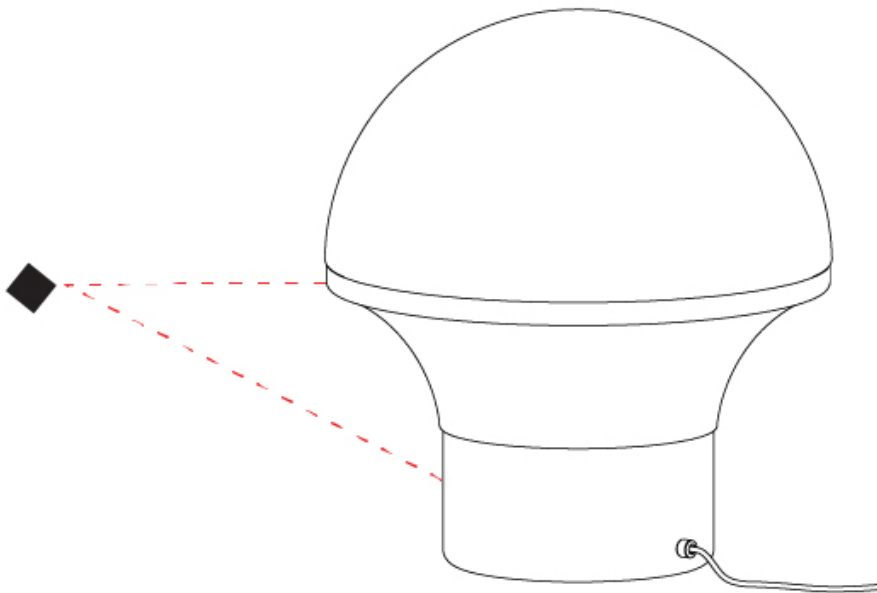

GEYSER PORTABLE

D94040

PROJECT _____

TYPE _____

SPECIFIER _____

QUANTITY _____

DATE _____

D