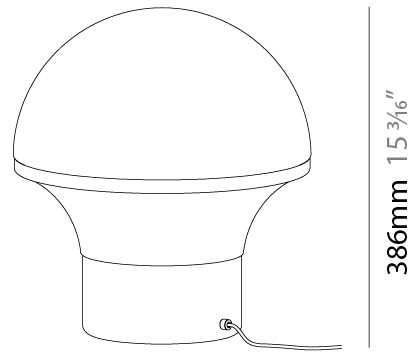

PROJECT	_____
TYPE	_____
SPECIFIER	_____
QUANTITY	_____
DATE	_____

GEYSER PORTABLE

D94040

base number

1. To build a product code in our configurator select the specify button on the base model # product page
2. To build a manual product code on this datasheet choose from the options listed below in blue font and add the suffix to the base model #

GENERAL

Series: Geysler _____
Brand: Milan _____
Division: Design _____
Mounting Type: Portable _____
Mounting Location: Table _____
Subcategory: Table _____

PHYSICAL

Shape: Abstract _____
Diameter (mm): 352 _____
Diameter (in): 13 7/8 _____
Height (mm): 386 _____
Height (in): 15 3/16 _____
Light Distribution: Omnidirectional _____
Weight (kg): 5.0 _____
Weight (lbs): 10.999 _____
Diffuser: Satin Opal Acid-Etched Blown Glass _____
Fixture Finish: BLK _____
Fixture Material: Stainless Steel _____
Upon Request: Bolt Down _____

ELECTRICAL

Number of Lamps: 1 _____
Lamp Type: LED Retrofit _____
Lamp Shape: A19 _____
Bulb Included: Bulb Not Included _____
Total Output Wattage (W): 12 _____
Max. Wattage Per Lamp (W): 12 _____
Lamp Base: E26 _____
Dimming: 5-Step Touch Dimming _____
Input Voltage (V): 120 _____
Upon Request: 277Vac / GU24 _____

LED

OPTICAL

RATINGS AND CERTIFICATIONS

Certified By: CSA Certified to UL and CSA Standards _____
IP rating: IP20 _____

Ø352mm 13 7/8"

386mm 15 3/16"