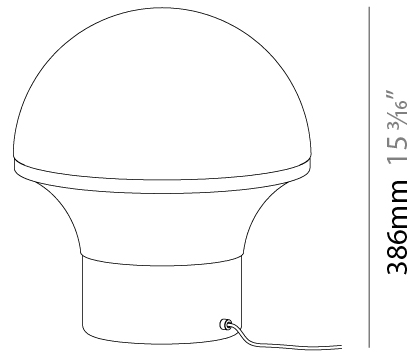

GENERAL

Series: Geysler
Brand: Milan
Division: Design
Mounting Type: Surface
Mounting Location: Ceiling
Subcategory: Ambient

PHYSICAL

Shape: Abstract
Diameter (mm): 250
Diameter (in): 9 7/8
Height (mm): 136
Height (in): 5 3/8
Light Distribution: Omnidirectional
Weight (kg): 1.7
Weight (lbs): 3.699
Diffuser: Satin Finish Injected Polycarbonate
Fixture Finish: BLK
Fixture Material: Stainless Steel

GENERAL

Series: Geysler
 Brand: Milan
 Division: Design
 Mounting Type: Portable
 Mounting Location: Table
 Subcategory: Table

PHYSICAL

Shape: Abstract
 Diameter (mm): 352
 Diameter (in): 13 7/8
 Height (mm): 386
 Height (in): 15 3/16
 Light Distribution: Omnidirectional
 Weight (kg): 5.0
 Weight (lbs): 10.999
 Diffuser: Satin Opal Acid-Etched Blown Glass
 Fixture Finish: BLK
 Fixture Material: Stainless Steel
 Upon Request: Bolt Down

ELECTRICAL

Number of Lamps: 1
 Lamp Type: LED Retrofit
 Lamp Shape: A19
 Bulb Included: Bulb Not Included
 Total Output Wattage (W): 12
 Max. Wattage Per Lamp (W): 12
 Lamp Base: E26
 Dimming: 5-Step Touch Dimming
 Input Voltage (V): 120
 Upon Request: 277Vac / GU24

LED

OPTICAL

RATINGS AND CERTIFICATIONS

Certified By: CSA Certified to UL and CSA Standards
 IP rating: IP20

Ø352mm 13 7/8"

386mm 15 3/16"

GEYSER PORTABLE

D94040