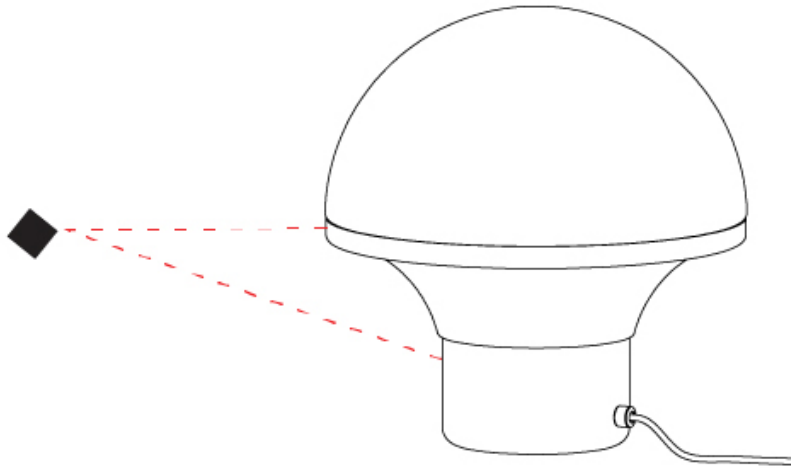

GEYSER PORTABLE

D94039

PROJECT

TYPE

SPECIFIER

QUANTITY

DATE

D