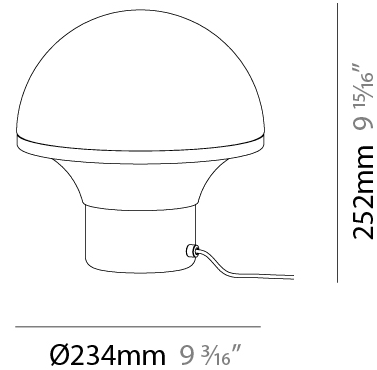

PROJECT
TYPE
SPECIFIER
QUANTITY
DATE

GEYSER PORTABLE

D94039

base number

1. To build a product code in our configurator select the specify button on the base model # product page
2. To build a manual product code on this datasheet choose from the options listed below in blue font and add the suffix to the base model #

GENERAL

Series: Geysler
Brand: Milan
Division: Design
Mounting Type: Portable
Mounting Location: Table
Subcategory: Table

PHYSICAL

Shape: Abstract
Diameter (mm): 234
Diameter (in): 9 3/16
Height (mm): 252
Height (in): 9 15/16
Light Distribution: Omnidirectional
Weight (kg): 4.1
Weight (lbs): 8.999
Diffuser: Satin Opal Acid-Etched Blown Glass
Fixture Finish: BLK
Fixture Material: Stainless Steel
Upon Request: Bolt Down

ELECTRICAL

Number of Lamps: 1
Lamp Type: LED Retrofit
Lamp Shape: A19
Bulb Included: Bulb Not Included
Total Output Wattage (W): 9
Max. Wattage Per Lamp (W): 9
Lamp Base: E26
Dimming: 5-Step Touch Dimming
Input Voltage (V): 120
Upon Request: 277Vac / GU24

LED

OPTICAL

RATINGS AND CERTIFICATIONS

Certified By: CSA Certified to UL and CSA Standards
IP rating: IP20