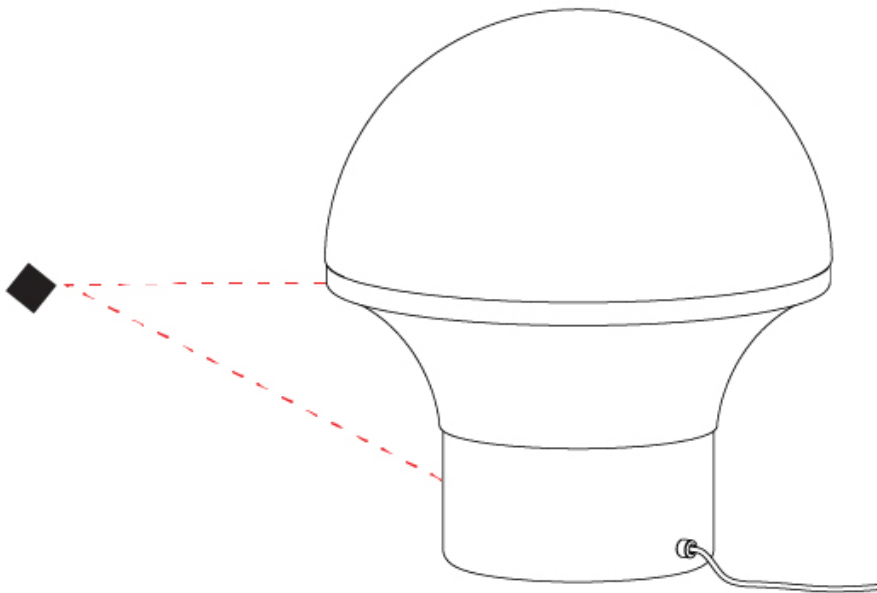

GEYSER PORTABLE

D94040

PROJECT

TYPE

SPECIFIER

QUANTITY

DATE

D