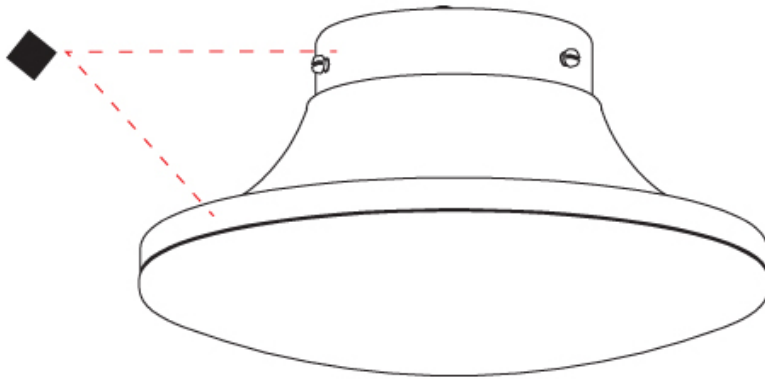

GEYSER SURFACE

D92251

PROJECT

TYPE

SPECIFIER

QUANTITY

DATE