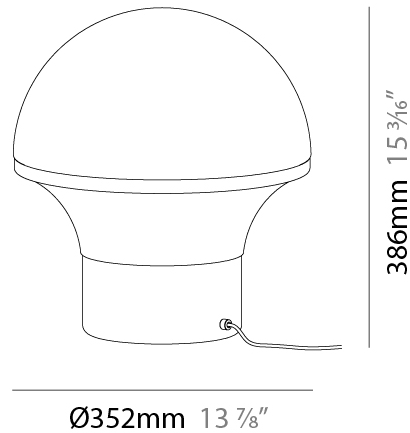

PROJECT	_____
TYPE	_____
SPECIFIER	_____
QUANTITY	_____
DATE	_____

GEYSER PORTABLE

D94040

base number

1. To build a product code in our configurator select the specify button on the base model # product page
2. To build a manual product code on this datasheet choose from the options listed below in blue font and add the suffix to the base model #

GENERAL

Series: Geysler _____
Brand: Milan _____
Division: Design _____
Mounting Type: Portable _____
Mounting Location: Table _____
Subcategory: Table _____

PHYSICAL

Shape: Abstract _____
Diameter (mm): 352 _____
Diameter (in): 13 7/8 _____
Height (mm): 386 _____
Height (in): 15 3/16 _____
Light Distribution: Omnidirectional _____
Weight (kg): 5.0 _____
Weight (lbs): 10.999 _____
Diffuser: Satin Opal Acid-Etched Blown Glass _____
Fixture Finish: BLK _____
Fixture Material: Stainless Steel _____
Upon Request: Bolt Down _____

ELECTRICAL

Number of Lamps: 1 _____
Lamp Type: LED Retrofit _____
Lamp Shape: A19 _____
Bulb Included: Bulb Not Included _____
Total Output Wattage (W): 12 _____
Max. Wattage Per Lamp (W): 12 _____
Lamp Base: E26 _____
Dimming: 5-Step Touch Dimming _____
Input Voltage (V): 120 _____
Upon Request: 277Vac / GU24 _____

LED

OPTICAL

RATINGS AND CERTIFICATIONS

Certified By: CSA Certified to UL and CSA Standards _____
IP rating: IP20 _____