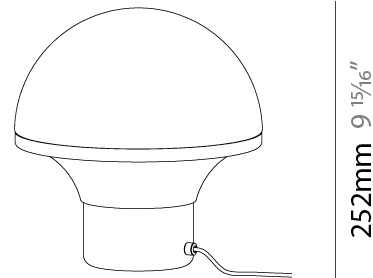

GENERAL

Series: Geysler
 Brand: Milan
 Division: Design
 Mounting Type: Portable
 Mounting Location: Table
 Subcategory: Table

PHYSICAL

Shape: Abstract
 Diameter (mm): 234
 Diameter (in): 9 ³/₁₆
 Height (mm): 252
 Height (in): 9 ¹⁵/₁₆
 Light Distribution: Omnidirectional
 Weight (kg): 4.1
 Weight (lbs): 8.999
 Diffuser: Satin Opal Acid-Etched Blown Glass
 Fixture Finish: BLK
 Fixture Material: Stainless Steel
 Upon Request: Bolt Down

ELECTRICAL

Number of Lamps: 1
 Lamp Type: LED Retrofit
 Lamp Shape: A19
 Bulb Included: Bulb Not Included
 Total Output Wattage (W): 9
 Max. Wattage Per Lamp (W): 9
 Lamp Base: E26
 Dimming: 5-Step Touch Dimming
 Input Voltage (V): 120
 Upon Request: 277Vac / GU24

LED

OPTICAL

RATINGS AND CERTIFICATIONS

Certified By: CSA Certified to UL and CSA Standards
 IP rating: IP20

252mm 9 ¹⁵/₁₆"

Ø234mm 9 ³/₁₆"

GEYSER PORTABLE

D94039

GENERAL

Series: Geyser
 Brand: Milan
 Division: Design
 Mounting Type: Portable
 Mounting Location: Table
 Subcategory: Table

PHYSICAL

Shape: Abstract
 Diameter (mm): 352
 Diameter (in): 13 7/8
 Height (mm): 386
 Height (in): 15 3/16
 Light Distribution: Omnidirectional
 Weight (kg): 5.0
 Weight (lbs): 10.999
 Diffuser: Satin Opal Acid-Etched Blown Glass
 Fixture Finish: BLK
 Fixture Material: Stainless Steel
 Upon Request: Bolt Down