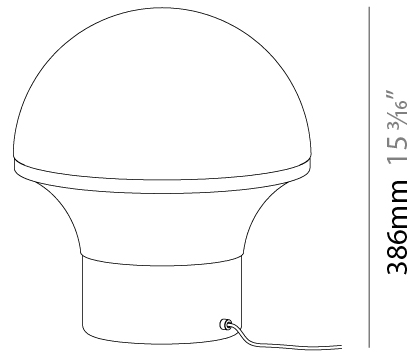

GENERAL

Series: Geysler
 Brand: Milan
 Division: Design
 Mounting Type: Portable
 Mounting Location: Table
 Subcategory: Table

PHYSICAL

Shape: Abstract
 Diameter (mm): 234
 Diameter (in): 9 ³/₁₆
 Height (mm): 252
 Height (in): 9 ¹⁵/₁₆
 Light Distribution: Omnidirectional
 Weight (kg): 4.1
 Weight (lbs): 8.999
 Diffuser: Satin Opal Acid-Etched Blown Glass
 Fixture Finish: BLK
 Fixture Material: Stainless Steel
 Upon Request: Bolt Down

GENERAL

Series: Geyser
 Brand: Milan
 Division: Design
 Mounting Type: Portable
 Mounting Location: Table
 Subcategory: Table

PHYSICAL

Shape: Abstract
 Diameter (mm): 352
 Diameter (in): 13 7/8
 Height (mm): 386
 Height (in): 15 3/16
 Light Distribution: Omnidirectional
 Weight (kg): 5.0
 Weight (lbs): 10.999
 Diffuser: Satin Opal Acid-Etched Blown Glass
 Fixture Finish: BLK
 Fixture Material: Stainless Steel
 Upon Request: Bolt Down

ELECTRICAL

Number of Lamps: 1
 Lamp Type: LED Retrofit
 Lamp Shape: A19
 Bulb Included: Bulb Not Included
 Total Output Wattage (W): 12
 Max. Wattage Per Lamp (W): 12
 Lamp Base: E26
 Dimming: 5-Step Touch Dimming
 Input Voltage (V): 120
 Upon Request: 277Vac / GU24

LED

OPTICAL

RATINGS AND CERTIFICATIONS

Certified By: CSA Certified to UL and CSA Standards
 IP rating: IP20

Ø352mm 13 7/8"

386mm 15 3/16"

GEYSER PORTABLE

D94040