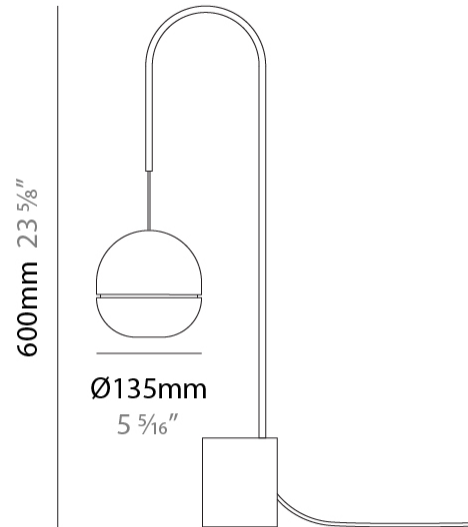

PROJECT	_____
TYPE	_____
SPECIFIER	_____
QUANTITY	_____
DATE	_____

GHIANDA PORTABLE

D44029-

base number   Finish
Options

1. To build a product code in our configurator select the specify button on the base model # product page
2. To build a manual product code on this datasheet choose from the options listed below in blue font and add the suffix to the base model #

GENERAL

Series: Ghianda _____
Partner: Icone _____
Division: Design _____
Installation: Portable _____
Product Type: Table _____
Mounting Location: Table _____
Light Distribution: Direct _____

PHYSICAL

Shape: Abstract _____
Diameter (mm): 135 _____
Diameter (in): 5 ⁵/₁₆ _____
Height (mm): 600 _____
Height (in): 23 ⁵/₈ _____
Fixture Finish: WHI / SMS _____
Fixture Material: Turned Aluminum _____

ELECTRICAL

Lamp Type: LED _____
Input Wattage (W): 7.5 _____
Total Output Wattage (W): 6.4 _____
Dimming: Tri-Mode (Non-Dimming and Phase Dimming (120Vac only) and 0-10V Dimming) _____
Driver Included: No _____
Driver Location: Integrated _____
Driver Type: Constant Voltage - Universal _____
Driver Class: Class 2 _____
Input Voltage (V): 120 - 277 _____
Output Voltage (V): 24 _____

LED

Color Temperature (°K): 3000 _____
Nominal Lumen (lm): 850 _____
CRI: >90 CRI _____
Lamp Life (hrs): 50000 _____

OPTICAL

RATINGS AND CERTIFICATIONS

Certified By: Certified for North American Standards _____
IP rating: IP20 _____