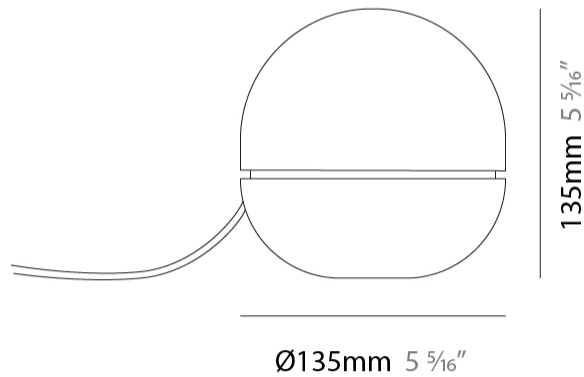

PROJECT
TYPE
SPECIFIER
QUANTITY
DATE

GHIANDA PORTABLE

D44028-

base number   Finish
Options

1. To build a product code in our configurator select the specify button on the base model # product page
2. To build a manual product code on this datasheet choose from the options listed below in blue font and add the suffix to the base model #

GENERAL

Series: Ghianda
Partner: Icone
Division: Design
Installation: Portable
Product Type: Table
Mounting Location: Table
Light Distribution: Direct

PHYSICAL

Shape: Round
Diameter (mm): 135
Diameter (in): 5 5/16
Height (mm): 135
Height (in): 5 5/16
Fixture Finish: WHI / SMS
Fixture Material: Turned Aluminum

ELECTRICAL

Lamp Type: LED
Input Wattage (W): 7.5
Total Output Wattage (W): 6.4
Dimming: Tri-Mode (Non-Dimming and Phase Dimming (120Vac only) and 0-10V Dimming)
Driver Included: No
Driver Location: Integrated
Driver Type: Constant Voltage - Universal
Driver Class: Class 2
Input Voltage (V): 120 - 277
Output Voltage (V): 24

LED

Color Temperature (°K): 3000
Nominal Lumen (lm): 850
CRI: >90 CRI
Lamp Life (hrs): 50000

OPTICAL

RATINGS AND CERTIFICATIONS

Certified By: Certified for North American Standards
IP rating: IP20