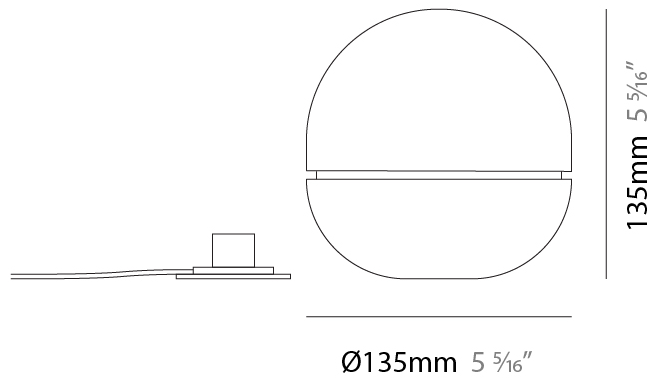

PROJECT	_____
TYPE	_____
SPECIFIER	_____
QUANTITY	_____
DATE	_____

GHIANDA PORTABLE

D44027-

base number   Finish
Options

1. To build a product code in our configurator select the specify button on the base model # product page
2. To build a manual product code on this datasheet choose from the options listed below in blue font and add the suffix to the base model #

GENERAL

Series: Ghianda _____
Partner: Icone _____
Division: Design _____
Installation: Portable _____
Product Type: Battery Operated _____
Mounting Location: Table _____
Light Distribution: Direct _____

PHYSICAL

Shape: Round _____
Diameter (mm): 135 _____
Diameter (in): 5 ⁵/₁₆ _____
Height (mm): 135 _____
Height (in): 5 ⁵/₁₆ _____
Fixture Finish: WHI / SMS _____
Fixture Material: Turned Aluminum _____

ELECTRICAL

Lamp Type: LED _____
Input Wattage (W): 1.5 _____
Total Output Wattage (W): 1.5 _____
Dimming: Touch Dimming _____
Driver Included: 5Vdc (LI-Po rechargeable) battery operated - charger with USB-C connector and adapter plug (supplied) _____
Input Voltage (V): 120 _____

LED

Color Temperature (°K): 3000 _____
CRI: >90 CRI _____
Lamp Life (hrs): 50000 _____

OPTICAL

RATINGS AND CERTIFICATIONS

Certified By: Certified for North American Standards _____
IP rating: IP20 _____