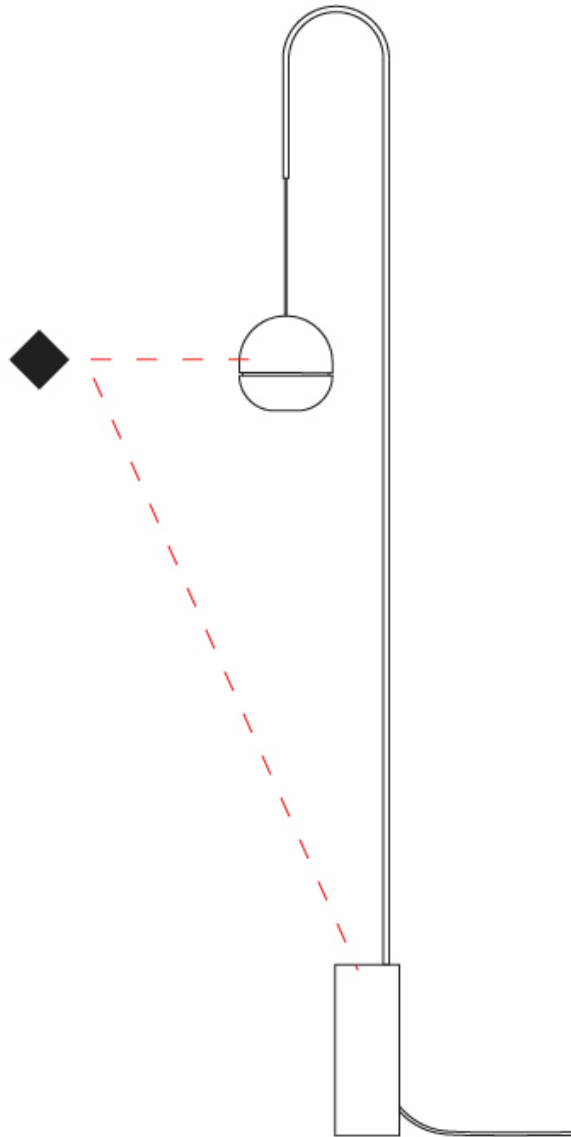

GHIANDA PORTABLE

D44030-

PROJECT

TYPE

SPECIFIER

QUANTITY

DATE

D