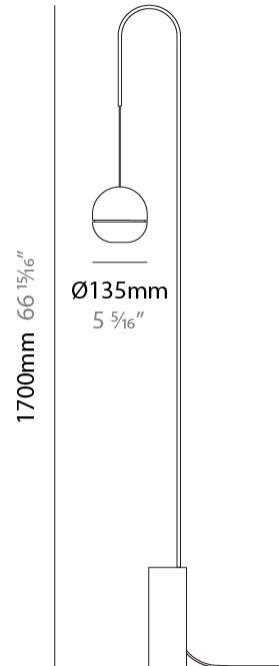

PROJECT	_____
TYPE	_____
SPECIFIER	_____
QUANTITY	_____
DATE	_____

GHIANDA PORTABLE

D44030-

base number   Finish
Options

1. To build a product code in our configurator select the specify button on the base model # product page
2. To build a manual product code on this datasheet choose from the options listed below in blue font and add the suffix to the base model #

GENERAL

Series: Ghianda _____
Partner: Icone _____
Division: Design _____
Installation: Portable _____
Product Type: Floor _____
Mounting Location: Floor _____
Light Distribution: Direct _____

PHYSICAL

Shape: Abstract _____
Diameter (mm): 135 _____
Diameter (in): 5 5/16 _____
Height (mm): 1700 _____
Height (in): 66 15/16 _____
Fixture Finish: WHI / SMS _____
Fixture Material: Turned Aluminum _____

ELECTRICAL

Lamp Type: LED _____
Input Wattage (W): 7.5 _____
Total Output Wattage (W): 6.4 _____
Dimming: Tri-Mode (Non-Dimming and Phase Dimming (120Vac only) and 0-10V Dimming) _____
Driver Included: No _____
Driver Location: Integrated _____
Driver Type: Constant Voltage - Universal _____
Driver Class: Class 2 _____
Input Voltage (V): 120 - 277 _____
Output Voltage (V): 24 _____

LED

Color Temperature (°K): 3000 _____
Nominal Lumen (lm): 850 _____
CRI: >90 CRI _____
Lamp Life (hrs): 50000 _____

OPTICAL

RATINGS AND CERTIFICATIONS

Certified By: Certified for North American Standards _____
IP rating: IP20 _____