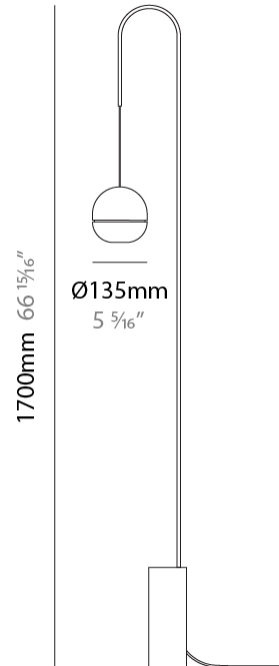

PROJECT
TYPE
SPECIFIER
QUANTITY
DATE

GHIANDA PORTABLE

D44030-

base number   Finish
Options

1. To build a product code in our configurator select the specify button on the base model # product page
2. To build a manual product code on this datasheet choose from the options listed below in blue font and add the suffix to the base model #

GENERAL

Series: Ghianda
Partner: Icone
Division: Design
Installation: Portable
Product Type: Floor
Mounting Location: Floor
Light Distribution: Direct

PHYSICAL

Shape: Abstract
Diameter (mm): 135
Diameter (in): 5 5/16
Height (mm): 1700
Height (in): 66 15/16
Fixture Finish: WHI / SMS
Fixture Material: Turned Aluminum

ELECTRICAL

Lamp Type: LED
Input Wattage (W): 7.5
Total Output Wattage (W): 6.4
Dimming: Tri-Mode (Non-Dimming and Phase Dimming (120Vac only) and 0-10V Dimming)
Driver Included: No
Driver Location: Integrated
Driver Type: Constant Voltage - Universal
Driver Class: Class 2
Input Voltage (V): 120 - 277
Output Voltage (V): 24

LED

Color Temperature (°K): 3000
Nominal Lumen (lm): 850
CRI: >90 CRI
Lamp Life (hrs): 50000

OPTICAL

RATINGS AND CERTIFICATIONS

Certified By: Certified for North American Standards
IP rating: IP20