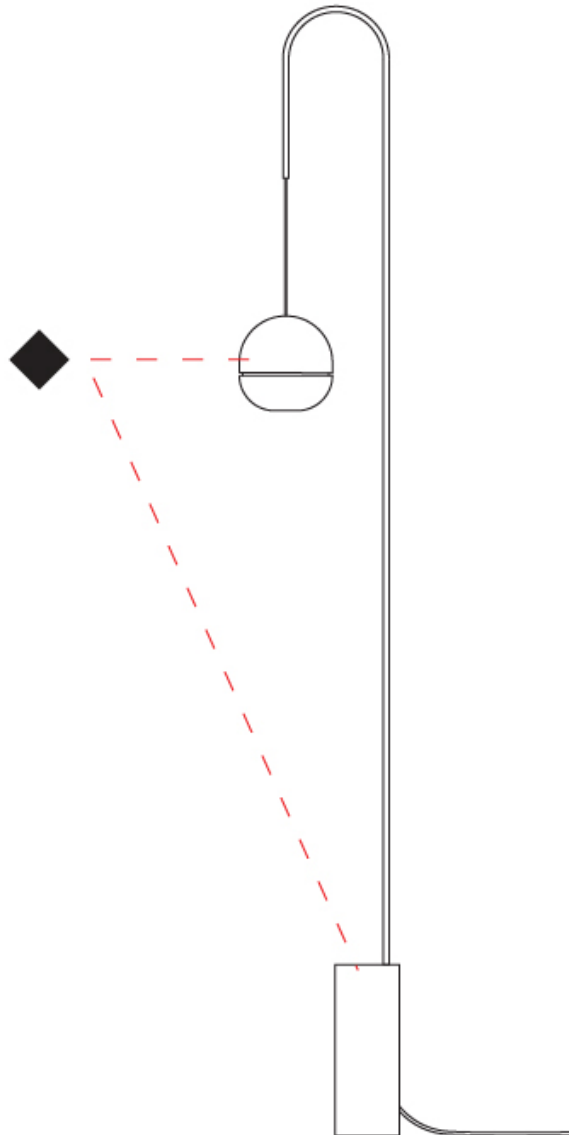

GHIANDA PORTABLE

D44030-

PROJECT _____

TYPE _____

SPECIFIER _____

QUANTITY _____

DATE _____

D