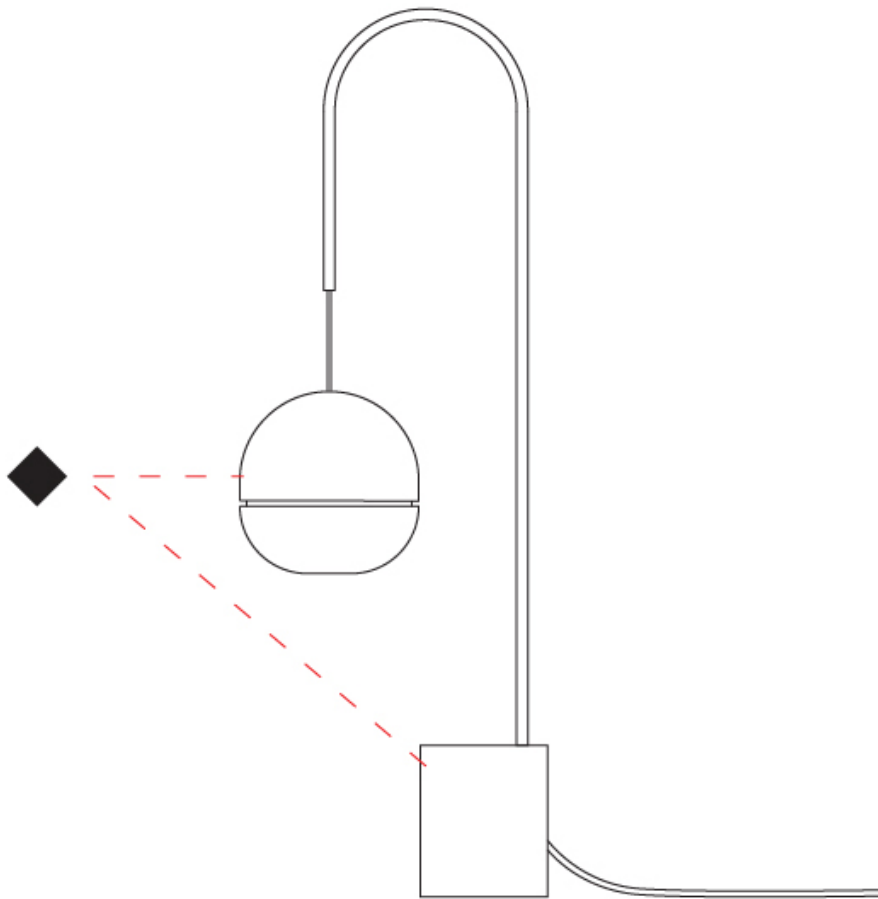

GHIANDA PORTABLE

D44029-

PROJECT	_____
TYPE	_____
SPECIFIER	_____
QUANTITY	_____
DATE	_____

D