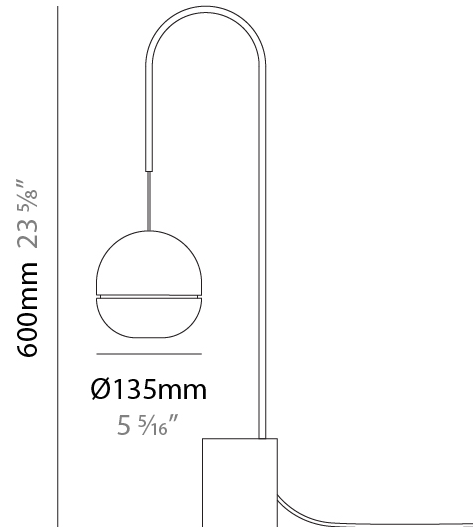

PROJECT	_____
TYPE	_____
SPECIFIER	_____
QUANTITY	_____
DATE	_____

GHIANDA PORTABLE

D44029-

base number   Finish
Options

1. To build a product code in our configurator select the specify button on the base model # product page
2. To build a manual product code on this datasheet choose from the options listed below in blue font and add the suffix to the base model #

GENERAL

Series: Ghianda _____
Partner: Icone _____
Division: Design _____
Installation: Portable _____
Product Type: Table _____
Mounting Location: Table _____
Light Distribution: Direct _____

PHYSICAL

Shape: Abstract _____
Diameter (mm): 135 _____
Diameter (in): 5 5/16 _____
Height (mm): 600 _____
Height (in): 23 5/8 _____
Fixture Finish: WHI / SMS _____
Fixture Material: Turned Aluminum _____

ELECTRICAL

Lamp Type: LED _____
Input Wattage (W): 7.5 _____
Total Output Wattage (W): 6.4 _____
Dimming: Tri-Mode (Non-Dimming and Phase Dimming (120Vac only) and 0-10V Dimming) _____
Driver Included: No _____
Driver Location: Integrated _____
Driver Type: Constant Voltage - Universal _____
Driver Class: Class 2 _____
Input Voltage (V): 120 - 277 _____
Output Voltage (V): 24 _____

LED

Color Temperature (°K): 3000 _____
Nominal Lumen (lm): 850 _____
CRI: >90 CRI _____
Lamp Life (hrs): 50000 _____

OPTICAL

RATINGS AND CERTIFICATIONS

Certified By: Certified for North American Standards _____
IP rating: IP20 _____