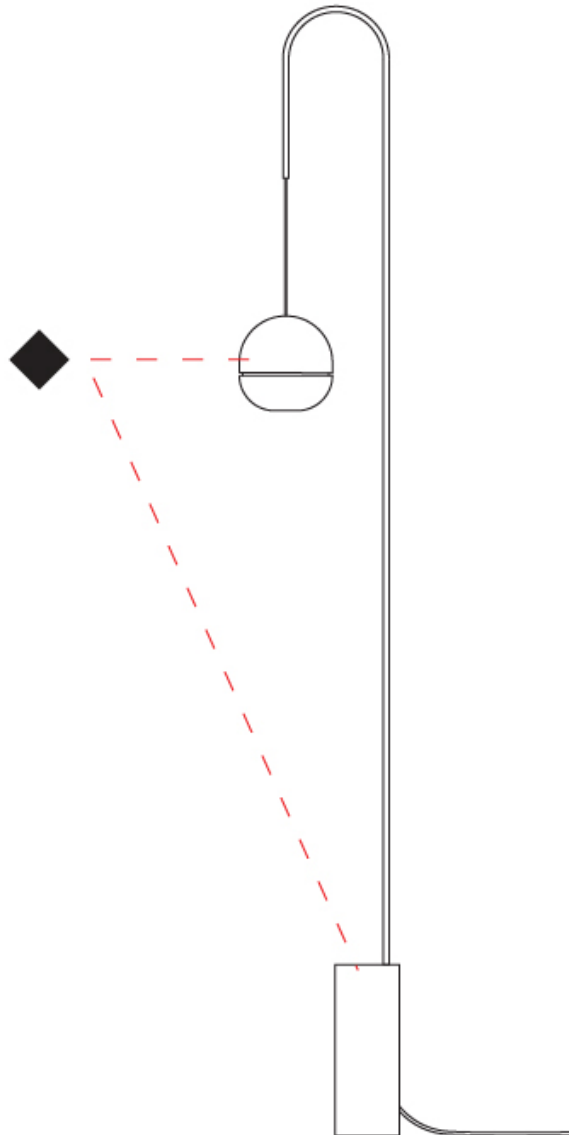

GHIANDA PORTABLE

D44030-

PROJECT

TYPE

SPECIFIER

QUANTITY

DATE

D