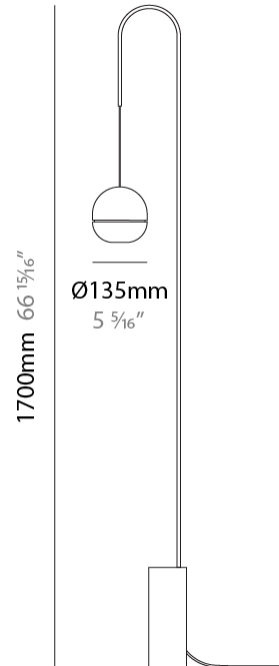

GENERAL

Series: Ghianda
Partner: Icone
Division: Design
Installation: Portable
Product Type: Floor
Mounting Location: Floor
Light Distribution: Direct

PHYSICAL

Shape: Abstract
Diameter (mm): 135
Diameter (in): 5 5/16
Height (mm): 1700
Height (in): 66 15/16
Fixture Finish: WHI / SMS
Fixture Material: Turned Aluminum

LED

Color Temperature (°K): 3000
Nominal Lumen (lm): 850
CRI: >90 CRI
Lamp Life (hrs): 50000

OPTICAL

RATINGS AND CERTIFICATIONS

Certified By: Certified for North American Standards
IP rating: IP20

PROJECT	_____
TYPE	_____
SPECIFIER	_____
QUANTITY	_____
DATE	_____