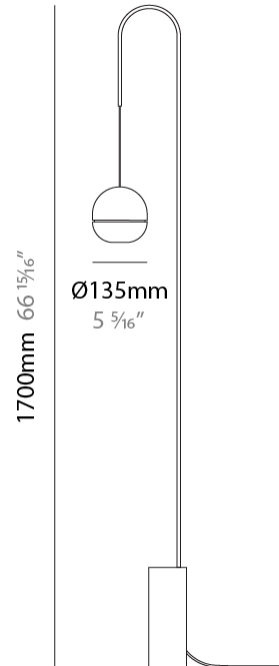

Shape: Abstract _____
 Diameter (mm): 135 _____
 Diameter (in): 5 5/16 _____
 Height (mm): 600 _____
 Height (in): 23 5/8 _____
 Fixture Finish: WHI / SMS _____
 Fixture Material: Turned Aluminum _____

GENERAL

Series: Ghianda
Partner: Icone
Division: Design
Installation: Portable
Product Type: Floor
Mounting Location: Floor
Light Distribution: Direct

PHYSICAL

Shape: Abstract
Diameter (mm): 135
Diameter (in): 5 5/16
Height (mm): 1700
Height (in): 66 15/16
Fixture Finish: WHI / SMS
Fixture Material: Turned Aluminum

LED

Color Temperature (°K): 3000
Nominal Lumen (lm): 850
CRI: >90 CRI
Lamp Life (hrs): 50000

OPTICAL

RATINGS AND CERTIFICATIONS

Certified By: Certified for North American Standards
IP rating: IP20

PROJECT	_____
TYPE	_____
SPECIFIER	_____
QUANTITY	_____
DATE	_____