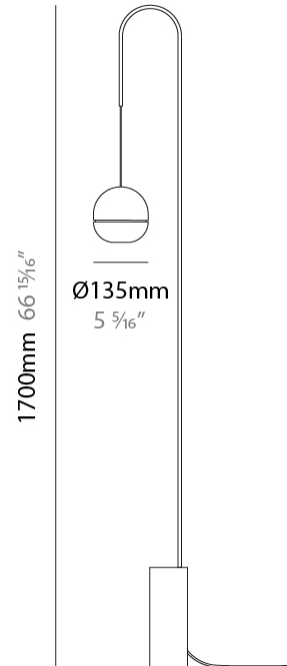

PROJECT	_____
TYPE	_____
SPECIFIER	_____
QUANTITY	_____
DATE	_____

GHIANDA PORTABLE

D44030-

base number _____
Finish _____
Options _____

1. To build a product code in our configurator select the specify button on the base model # product page
2. To build a manual product code on this datasheet choose from the options listed below in blue font and add the suffix to the base model #

GENERAL

Series: Ghianda _____
Partner: Icone _____
Division: Design _____
Installation: Portable _____
Product Type: Floor _____
Mounting Location: Floor _____
Light Distribution: Direct _____

PHYSICAL

Shape: Abstract _____
Diameter (mm): 135 _____
Diameter (in): 5 5/16 _____
Height (mm): 1700 _____
Height (in): 66 15/16 _____
Fixture Finish: WHI / SMS _____
Fixture Material: Turned Aluminum _____

ELECTRICAL

Lamp Type: LED _____
Input Wattage (W): 7.5 _____
Total Output Wattage (W): 6.4 _____
Dimming: Tri-Mode (Non-Dimming and Phase Dimming (120Vac only) and 0-10V Dimming) _____
Driver Included: No _____
Driver Location: Integrated _____
Driver Type: Constant Voltage - Universal _____
Driver Class: Class 2 _____
Input Voltage (V): 120 - 277 _____
Output Voltage (V): 24 _____

LED

Color Temperature (°K): 3000 _____
Nominal Lumen (lm): 850 _____
CRI: >90 CRI _____
Lamp Life (hrs): 50000 _____

OPTICAL

RATINGS AND CERTIFICATIONS

Certified By: Certified for North American Standards _____
IP rating: IP20 _____