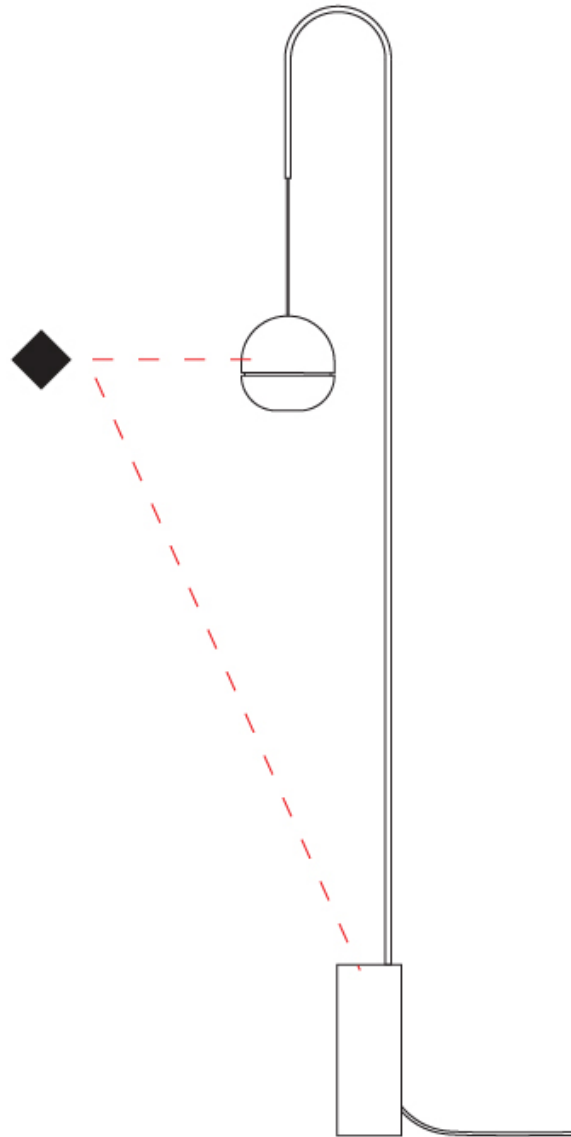

GHIANDA PORTABLE

D44030-

PROJECT

TYPE

SPECIFIER

QUANTITY

DATE

D