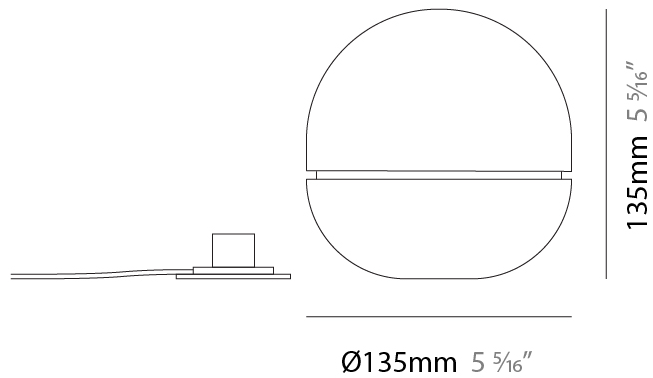

PROJECT	_____
TYPE	_____
SPECIFIER	_____
QUANTITY	_____
DATE	_____

GHIANDA PORTABLE

D44027-

base number   Finish
Options

1. To build a product code in our configurator select the specify button on the base model # product page
2. To build a manual product code on this datasheet choose from the options listed below in blue font and add the suffix to the base model #

GENERAL

Series: Ghianda _____
Partner: Icone _____
Division: Design _____
Installation: Portable _____
Product Type: Battery Operated _____
Mounting Location: Table _____
Light Distribution: Direct _____

PHYSICAL

Shape: Round _____
Diameter (mm): 135 _____
Diameter (in): 5 ⁵/₁₆ _____
Height (mm): 135 _____
Height (in): 5 ⁵/₁₆ _____
Fixture Finish: WHI / SMS _____
Fixture Material: Turned Aluminum _____

ELECTRICAL

Lamp Type: LED _____
Input Wattage (W): 1.5 _____
Total Output Wattage (W): 1.5 _____
Dimming: Touch Dimming _____
Driver Included: 5Vdc (LI-Po rechargeable) battery operated - charger with USB-C connector and adapter plug (supplied) _____
Input Voltage (V): 120 _____

LED

Color Temperature (°K): 3000 _____
CRI: >90 CRI _____
Lamp Life (hrs): 50000 _____

OPTICAL

RATINGS AND CERTIFICATIONS

Certified By: Certified for North American Standards _____
IP rating: IP20 _____