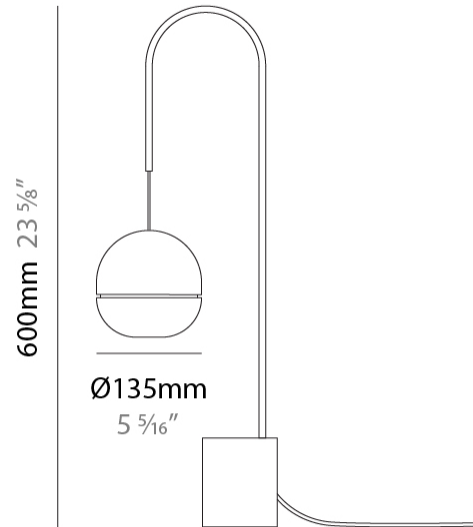

PROJECT
TYPE
SPECIFIER
QUANTITY
DATE

GHIANDA PORTABLE

D44029-

base number   Finish
Options

1. To build a product code in our configurator select the specify button on the base model # product page
2. To build a manual product code on this datasheet choose from the options listed below in blue font and add the suffix to the base model #

GENERAL

Series: Ghianda
Partner: Icone
Division: Design
Installation: Portable
Product Type: Table
Mounting Location: Table
Light Distribution: Direct

PHYSICAL

Shape: Abstract
Diameter (mm): 135
Diameter (in): 5 5/16
Height (mm): 600
Height (in): 23 5/8
Fixture Finish: WHI / SMS
Fixture Material: Turned Aluminum

ELECTRICAL

Lamp Type: LED
Input Wattage (W): 7.5
Total Output Wattage (W): 6.4
Dimming: Tri-Mode (Non-Dimming and Phase Dimming (120Vac only) and 0-10V Dimming)
Driver Included: No
Driver Location: Integrated
Driver Type: Constant Voltage - Universal
Driver Class: Class 2
Input Voltage (V): 120 - 277
Output Voltage (V): 24

LED

Color Temperature (°K): 3000
Nominal Lumen (lm): 850
CRI: >90 CRI
Lamp Life (hrs): 50000

OPTICAL

RATINGS AND CERTIFICATIONS

Certified By: Certified for North American Standards
IP rating: IP20