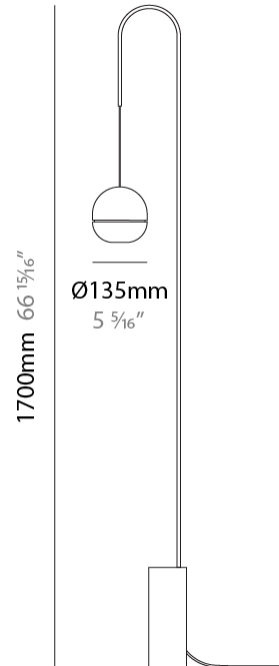

Shape: Abstract _____
 Diameter (mm): 135 _____
 Diameter (in): 5 5/16 _____
 Height (mm): 600 _____
 Height (in): 23 5/8 _____
 Fixture Finish: WHI / SMS _____
 Fixture Material: Turned Aluminum _____

GENERAL

Series: Ghianda
Partner: Icone
Division: Design
Installation: Portable
Product Type: Floor
Mounting Location: Floor
Light Distribution: Direct

PHYSICAL

Shape: Abstract
Diameter (mm): 135
Diameter (in): 5 ⁵/₁₆
Height (mm): 1700
Height (in): 66 ¹⁵/₁₆
Fixture Finish: WHI / SMS
Fixture Material: Turned Aluminum

LED

Color Temperature (°K): 3000
Nominal Lumen (lm): 850
CRI: >90 CRI
Lamp Life (hrs): 50000

OPTICAL

RATINGS AND CERTIFICATIONS

Certified By: Certified for North American Standards
IP rating: IP20

PROJECT	_____
TYPE	_____
SPECIFIER	_____
QUANTITY	_____
DATE	_____