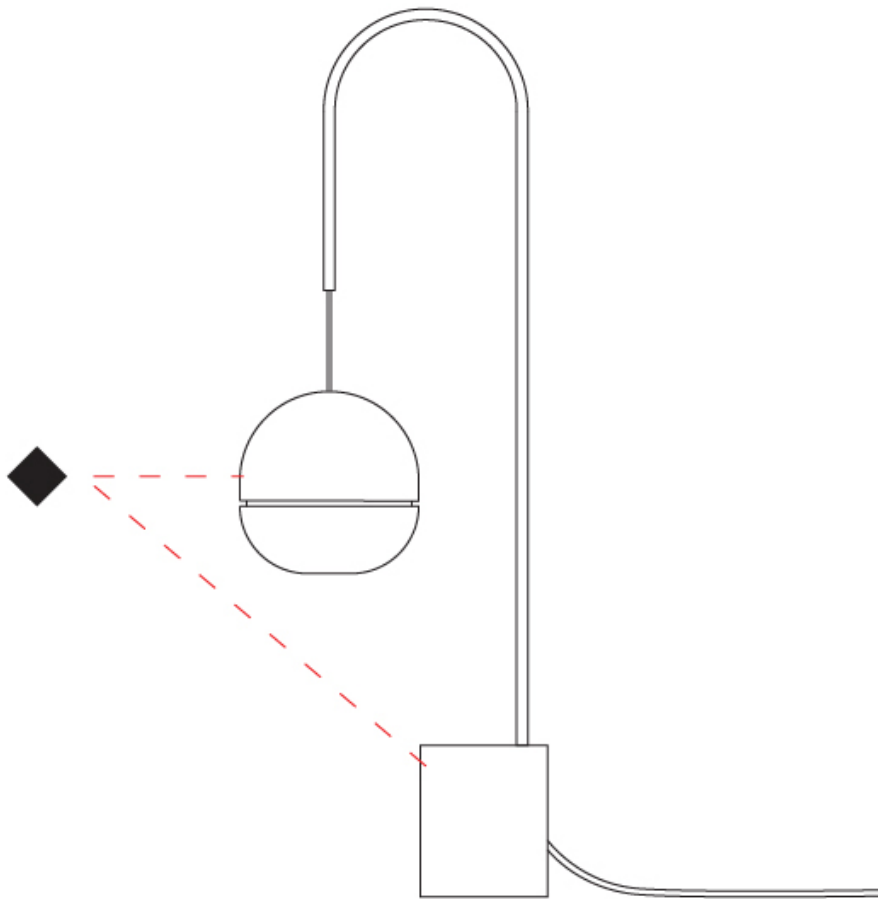

GHIANDA PORTABLE

D44029-

PROJECT

TYPE

SPECIFIER

QUANTITY

DATE

D