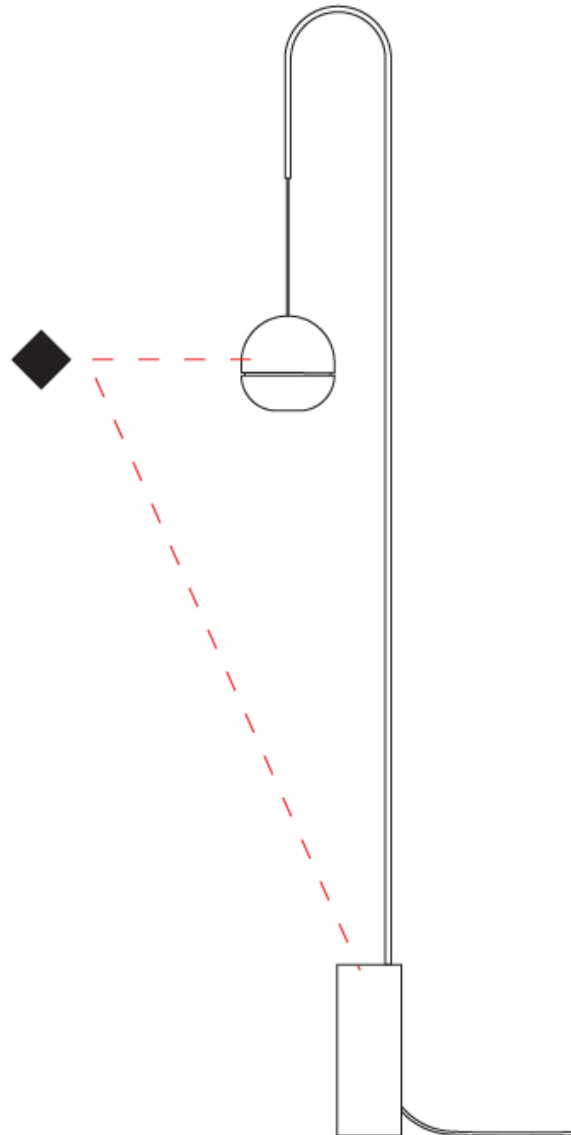

GHIANDA PORTABLE

D44030-

PROJECT

TYPE

SPECIFIER

QUANTITY

DATE

D