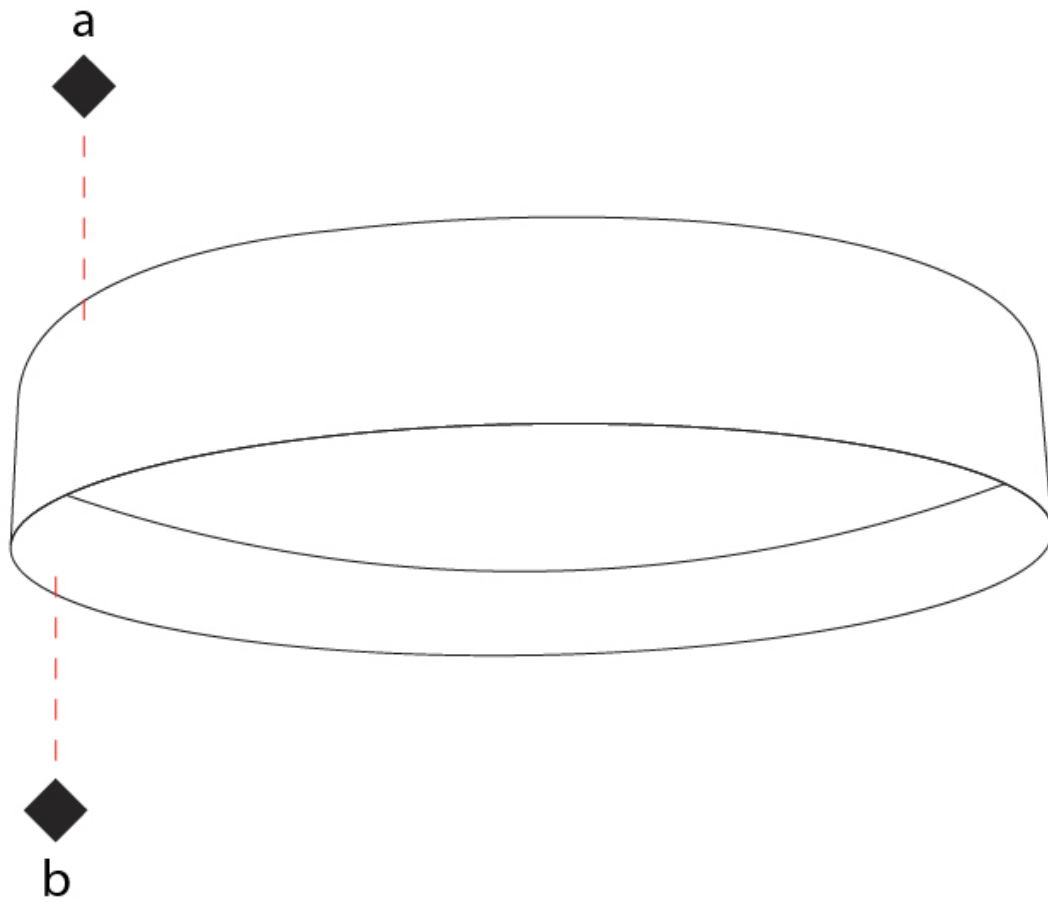

D82325-

PROJECT	_____
TYPE	_____
SPECIFIER	_____
QUANTITY	_____
DATE	_____