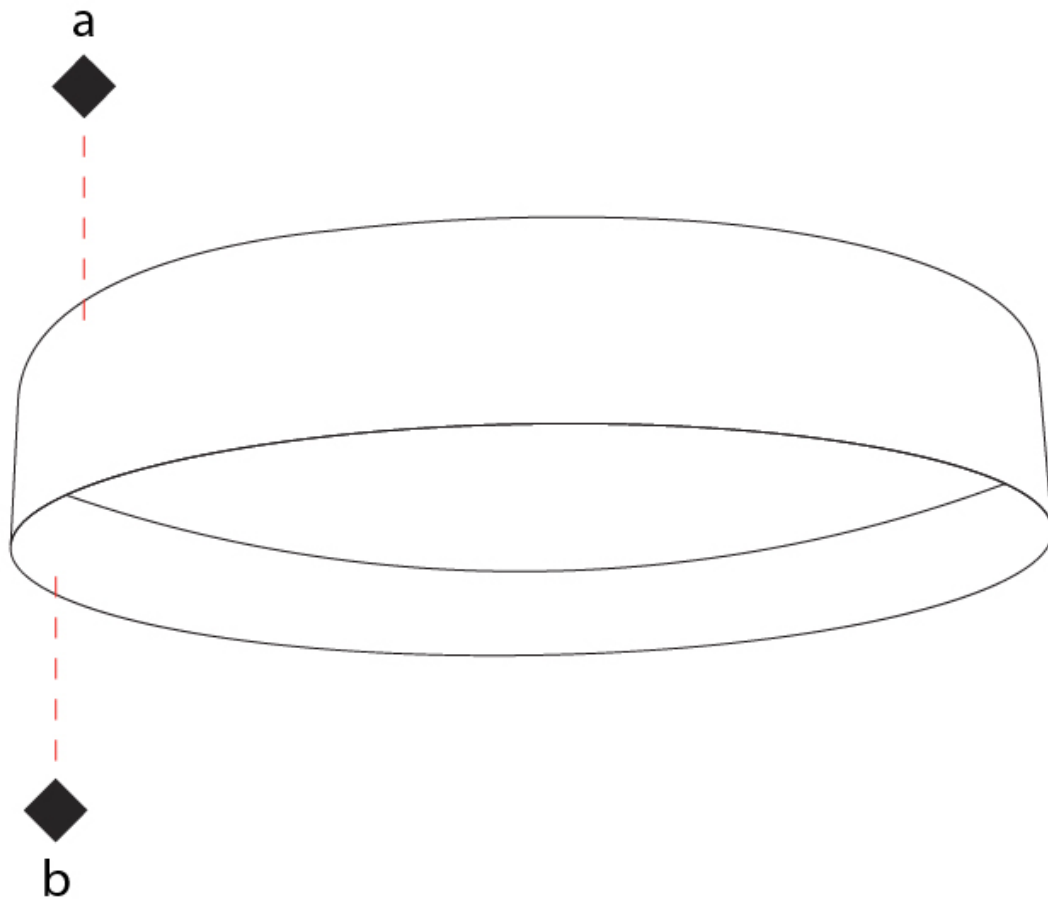

D82349-

PROJECT

TYPE

SPECIFIER

QUANTITY

DATE

D