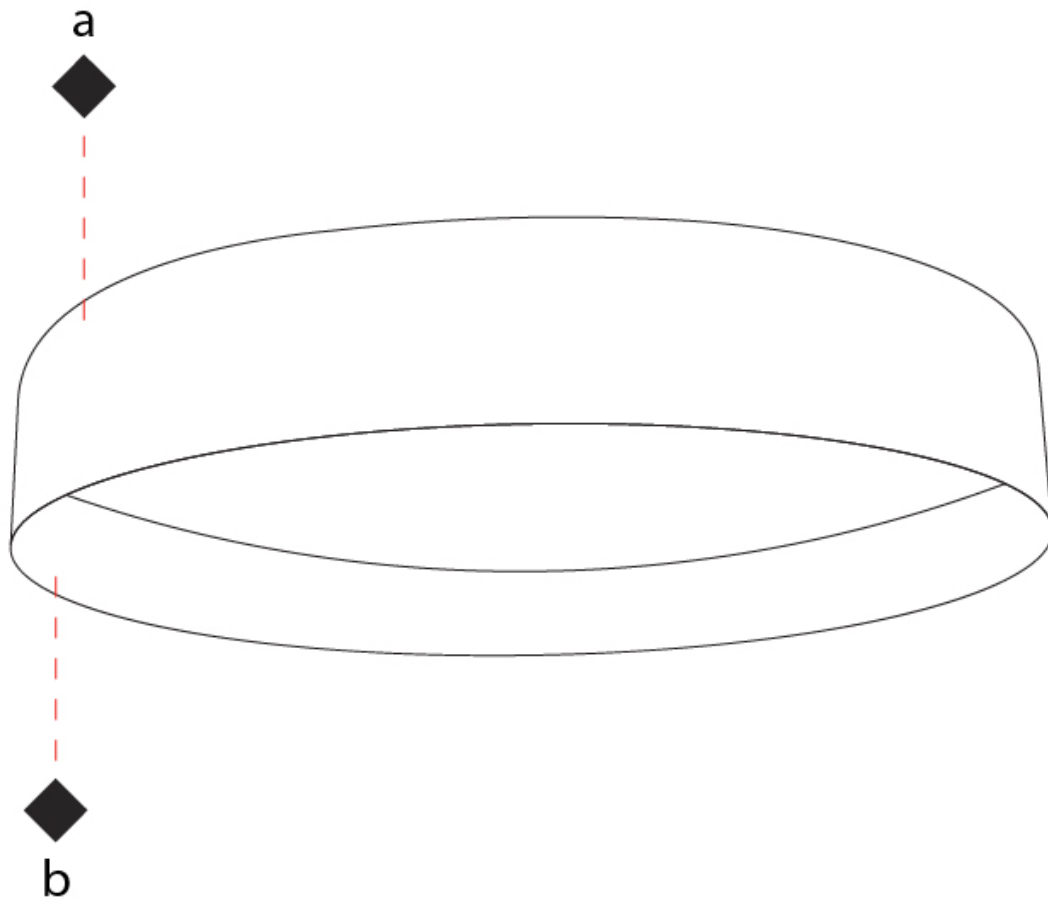

D82326-

PROJECT _____

TYPE _____

SPECIFIER _____

QUANTITY _____

DATE _____

D