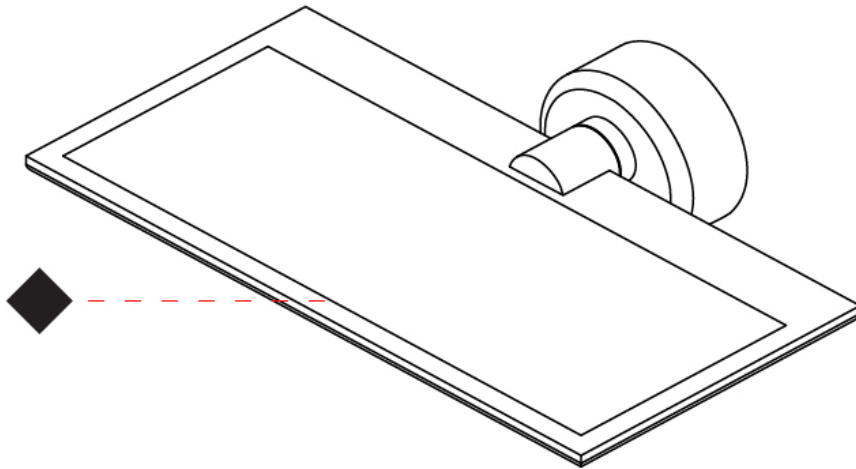

GIUUP SINGLE SURFACE

D43029-

PROJECT	_____
TYPE	_____
SPECIFIER	_____
QUANTITY	_____
DATE	_____