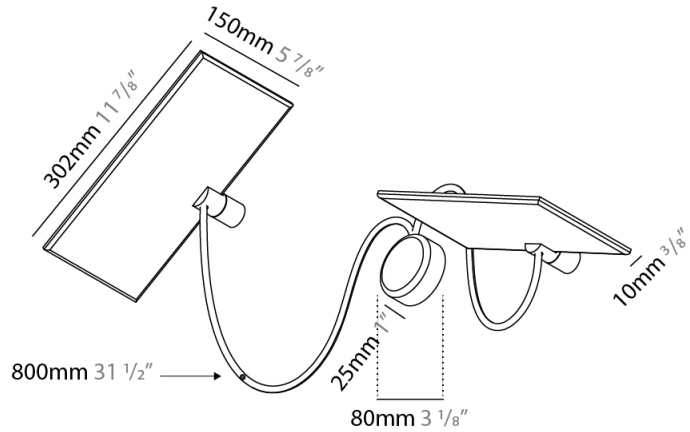

PROJECT	_____
TYPE	_____
SPECIFIER	_____
QUANTITY	_____
DATE	_____

GIUUP 2 SURFACE

D43035-

base number   Finish
Options

1. To build a product code in our configurator select the specify button on the base model # product page
2. To build a manual product code on this datasheet choose from the options listed below in blue font and add the suffix to the base model #

GENERAL

Series: GiuUp
Subseries: GiuUp 2
Brand: Icône
Division: Design
Mounting Type: Surface
Mounting Location: Wall
Subcategory: Ambient

PHYSICAL

Shape: Rectangle
Length (mm): 302
Length (in): 11 7/8
Width (mm): 150
Width (in): 5 7/8
Light Distribution: Direct / Indirect
Fixture Finish: WHI / BLK / DGY
Fixture Material: Aluminum
Cable Details: 800mm / 31 1/2" per panel

ELECTRICAL

Lamp Type: LED
Total Output Wattage (W): 80
Max. Wattage Per Lamp (W): 40
Dimming: Electronic Low Voltage Dimming
Input Voltage (V): 120Vac Direct Line

LED

Number of LEDs: 2
Color Temperature (°K): 3000
Nominal Lumen (lm): 7600
CRI: >90 CRI
Lamp Life (hrs): 50000

OPTICAL

RATINGS AND CERTIFICATIONS

Certified By: Certified for North American Standards
IP rating: IP20

Ø108mm 4 1/4"

3 J-Box Cover Plate included