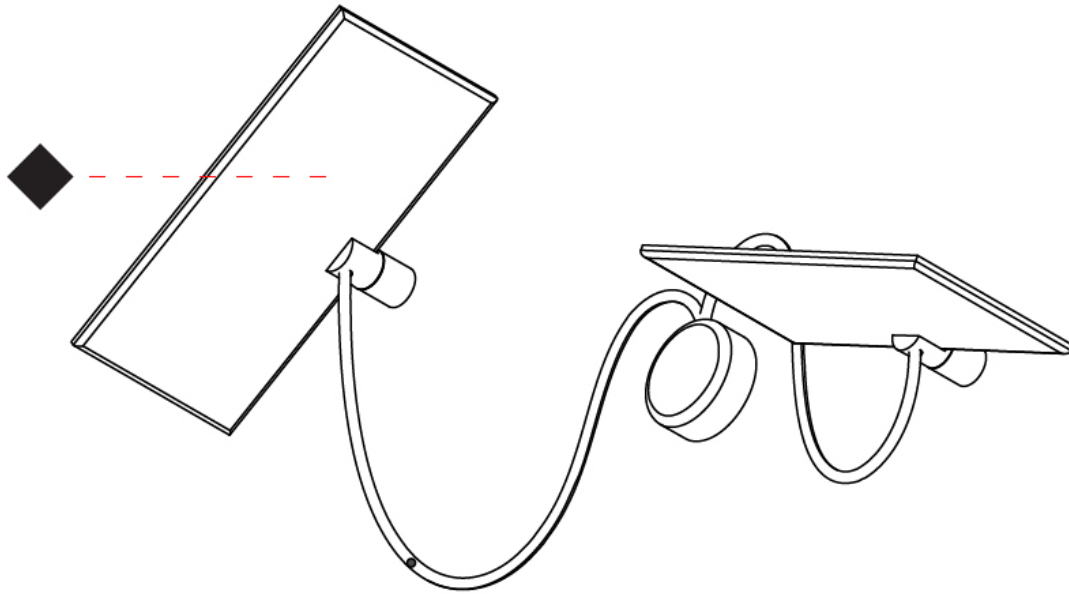

GIUUP 2 SURFACE

D43034-

PROJECT	_____
TYPE	_____
SPECIFIER	_____
QUANTITY	_____
DATE	_____

D