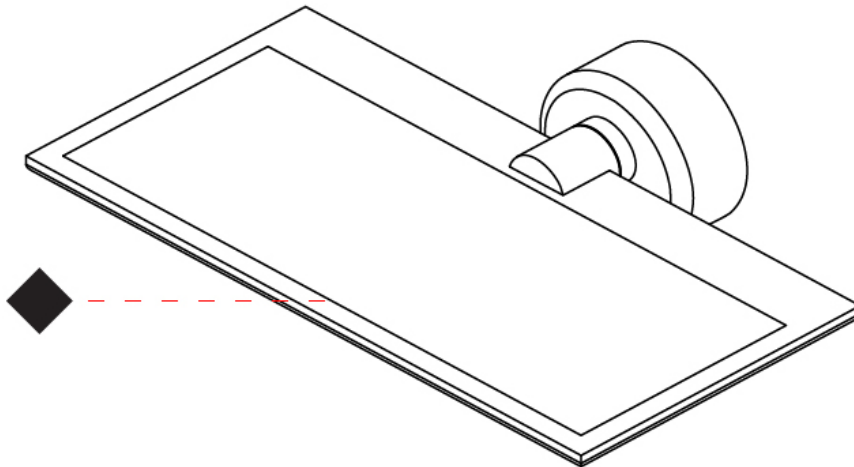

GIUUP SINGLE SURFACE

D43029-

PROJECT

TYPE

SPECIFIER

QUANTITY

DATE

D