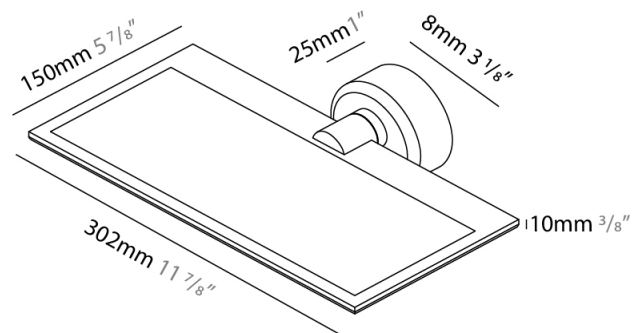

PROJECT	_____
TYPE	_____
SPECIFIER	_____
QUANTITY	_____
DATE	_____

GIUUP SURFACE

D43033-

base number   Finish
Options

1. To build a product code in our configurator select the specify button on the base model # product page
2. To build a manual product code on this datasheet choose from the options listed below in blue font and add the suffix to the base model #

GENERAL

Series: GiuUp
Partner: Icône
Division: Design
Installation: Surface
Product Type: Wall Surface
Mounting Location: Wall
Light Distribution: Adjustable

PHYSICAL

Shape: Rectangle
Length (mm): 302
Length (in): 11 7/8
Width (mm): 150
Width (in): 5 7/8
Fixture Finish: WHI / BLK / DGY
Fixture Material: Aluminum

ELECTRICAL

Lamp Type: LED
Total Output Wattage (W): 20
Dimming: Electronic Low Voltage Dimming
Input Voltage (V): 120Vac Direct Line

LED

Number of LEDs: 1
Color Temperature (°K): 3000
Nominal Lumen (lm): 1900
CRI: >90 CRI
Lamp Life (hrs): 50000

OPTICAL

RATINGS AND CERTIFICATIONS

Certified By: Certified for North American Standards
IP rating: IP20

Ø108mm 4 1/4"

J-Box Cover Plate included