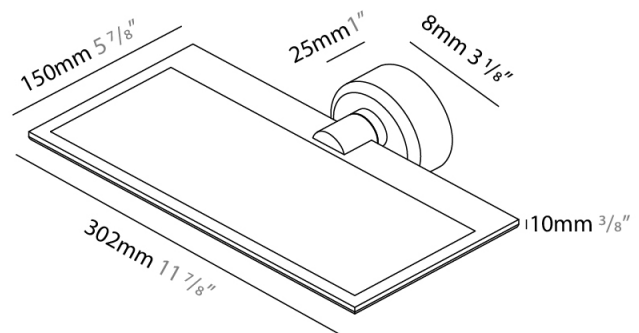

GENERAL

Series: GiuUp
 Subseries: GiuUp 1
 Partner: Icone
 Division: Design
 Installation: Surface
 Product Type: Wall Surface
 Mounting Location: Wall
 Light Distribution: Adjustable

PHYSICAL

Shape: Rectangle
 Length (mm): 302
 Length (in): 11 7/8
 Width (mm): 150
 Width (in): 5 7/8
 Fixture Finish: WHI / BLK / DGY
 Fixture Material: Aluminum
 Cable Details: 800mm / 31 1/2"

GENERAL

Series: GiuUp
 Subseries: GiuUp Single
 Partner: Icone
 Division: Design
 Installation: Surface
 Product Type: Wall Surface
 Mounting Location: Wall
 Light Distribution: Adjustable

PHYSICAL

Shape: Rectangle
 Length (mm): 302
 Length (in): 11 7/8
 Width (mm): 150
 Width (in): 5 7/8
 Fixture Finish: WHI / BLK / DGY
 Fixture Material: Aluminum

OPTICAL

RATINGS AND CERTIFICATIONS

Certified By: Certified for North American Standards
 IP rating: IP20

Ø108mm 4 1/4"

J-Box Cover Plate included

GIUUP SINGLE SURFACE

D43029-

PROJECT

GENERAL

Series: GiuUp
 Partner: Icone
 Division: Design
 Installation: Surface
 Product Type: Wall Surface
 Mounting Location: Wall
 Light Distribution: Adjustable

PHYSICAL

Shape: Rectangle
 Length (mm): 302
 Length (in): 11 7/8
 Width (mm): 150
 Width (in): 5 7/8
 Fixture Finish: WHI / BLK / DGY
 Fixture Material: Aluminum
 Cable Details: 800mm / 31 1/2"