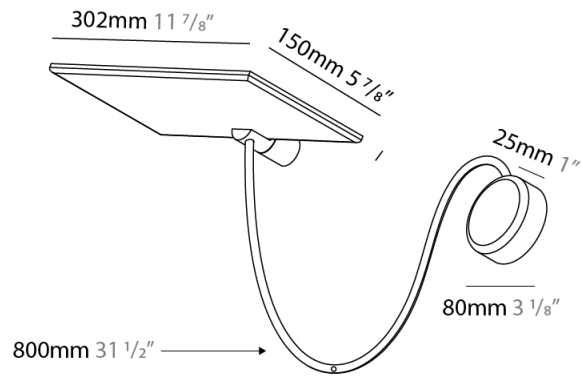

PROJECT	_____
TYPE	_____
SPECIFIER	_____
QUANTITY	_____
DATE	_____

GIUUP 1 SURFACE

D43028-

base number   Finish
Options

1. To build a product code in our configurator select the specify button on the base model # product page
2. To build a manual product code on this datasheet choose from the options listed below in blue font and add the suffix to the base model #

GENERAL

Series: GiuUp
Subseries: GiuUp 1
Partner: Icone
Division: Design
Installation: Surface
Product Type: Wall Surface
Mounting Location: Wall
Light Distribution: Adjustable

PHYSICAL

Shape: Rectangle
Length (mm): 302
Length (in): 11 7/8
Width (mm): 150
Width (in): 5 7/8
Fixture Finish: WHI / BLK / DGY
Fixture Material: Aluminum
Cable Details: 800mm / 31 1/2"

ELECTRICAL

Lamp Type: LED
Total Output Wattage (W): 20
Dimming: Electronic Low Voltage Dimming
Input Voltage (V): 120Vac Direct Line

LED

Number of LEDs: 1
Color Temperature (°K): 3000
Nominal Lumen (lm): 1900
CRI: >90 CRI
Lamp Life (hrs): 50000

OPTICAL

RATINGS AND CERTIFICATIONS

Certified By: Certified for North American Standards
IP rating: IP20

Ø108mm 4 1/4"

2 J-Box Cover Plate included