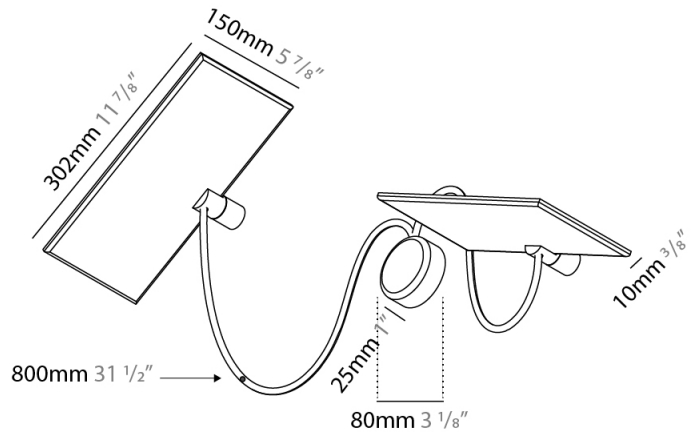

PROJECT	_____
TYPE	_____
SPECIFIER	_____
QUANTITY	_____
DATE	_____

GIUUP 2 SURFACE

D43034-

base number   Finish
Options

1. To build a product code in our configurator select the specify button on the base model # product page
2. To build a manual product code on this datasheet choose from the options listed below in blue font and add the suffix to the base model #

GENERAL

Series: GiuUp
Subseries: GiuUp 2
Partner: Icône
Division: Design
Installation: Surface
Product Type: Wall Surface
Mounting Location: Wall
Light Distribution: Adjustable

PHYSICAL

Shape: Rectangle
Length (mm): 302
Length (in): 11 7/8
Width (mm): 150
Width (in): 5 7/8
Fixture Finish: WHI / BLK / DGY
Fixture Material: Aluminum
Cable Details: 800mm / 31 1/2" per panel

ELECTRICAL

Lamp Type: LED
Total Output Wattage (W): 40
Max. Wattage Per Lamp (W): 20
Dimming: Electronic Low Voltage Dimming
Input Voltage (V): 120Vac Direct Line

LED

Number of LEDs: 2
Color Temperature (°K): 3000
Nominal Lumen (lm): 3800
CRI: >90 CRI
Lamp Life (hrs): 50000

OPTICAL

RATINGS AND CERTIFICATIONS

Certified By: Certified for North American Standards
IP rating: IP20

Ø108mm 4 1/4"

3 J-Box Cover Plate included