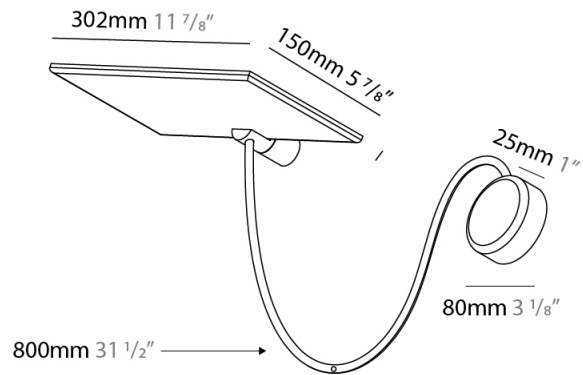

PROJECT	_____
TYPE	_____
SPECIFIER	_____
QUANTITY	_____
DATE	_____

GIUUP 1 SURFACE

D43028-

base number   Finish
Options

1. To build a product code in our configurator select the specify button on the base model # product page
2. To build a manual product code on this datasheet choose from the options listed below in blue font and add the suffix to the base model #

GENERAL

Series: GiuUp
Subseries: GiuUp 1
Partner: Icone
Division: Design
Installation: Surface
Product Type: Wall Surface
Mounting Location: Wall
Light Distribution: Adjustable

PHYSICAL

Shape: Rectangle
Length (mm): 302
Length (in): 11 7/8
Width (mm): 150
Width (in): 5 7/8
Fixture Finish: WHI / BLK / DGY
Fixture Material: Aluminum
Cable Details: 800mm / 31 1/2"

ELECTRICAL

Lamp Type: LED
Total Output Wattage (W): 20
Dimming: Electronic Low Voltage Dimming
Input Voltage (V): 120Vac Direct Line

LED

Number of LEDs: 1
Color Temperature (°K): 3000
Nominal Lumen (lm): 1900
CRI: >90 CRI
Lamp Life (hrs): 50000

OPTICAL

RATINGS AND CERTIFICATIONS

Certified By: Certified for North American Standards
IP rating: IP20

Ø108mm 4 1/4"

2 J-Box Cover Plate included