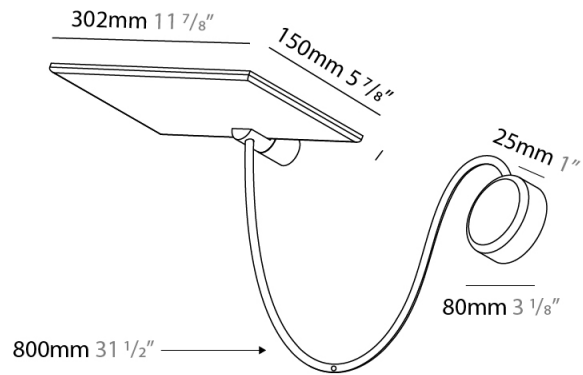

PROJECT	_____
TYPE	_____
SPECIFIER	_____
QUANTITY	_____
DATE	_____

GIUUP SURFACE

D43032-

base number _____
Finish Options _____

1. To build a product code in our configurator select the specify button on the base model # product page
2. To build a manual product code on this datasheet choose from the options listed below in blue font and add the suffix to the base model #

GENERAL

Series: GiuUp
Partner: Icone
Division: Design
Installation: Surface
Product Type: Wall Surface
Mounting Location: Wall
Light Distribution: Adjustable

PHYSICAL

Shape: Rectangle
Length (mm): 302
Length (in): 11 7/8
Width (mm): 150
Width (in): 5 7/8
Fixture Finish: WHI / BLK / DGY
Fixture Material: Aluminum
Cable Details: 800mm / 31 1/2"

ELECTRICAL

Lamp Type: LED
Total Output Wattage (W): 40
Dimming: Electronic Low Voltage Dimming
Input Voltage (V): 120Vac Direct Line

LED

Number of LEDs: 1
Color Temperature (°K): 3000
Nominal Lumen (lm): 3800
CRI: >90 CRI
Lamp Life (hrs): 50000

OPTICAL

RATINGS AND CERTIFICATIONS

Certified By: Certified for North American Standards
IP rating: IP20

Ø108mm 4 1/4"

2 J-Box Cover Plate included