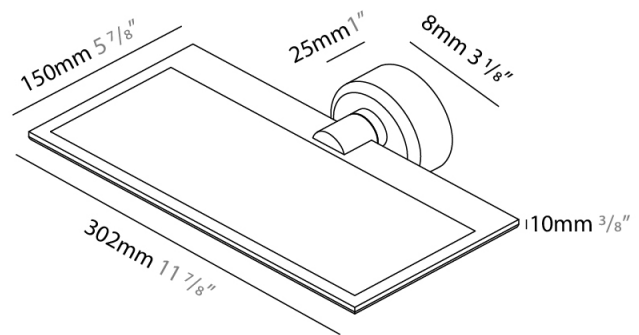

PROJECT	_____
TYPE	_____
SPECIFIER	_____
QUANTITY	_____
DATE	_____

GIUUP SINGLE SURFACE

D43029-

base number   Finish
Options

1. To build a product code in our configurator select the specify button on the base model # product page
2. To build a manual product code on this datasheet choose from the options listed below in blue font and add the suffix to the base model #

GENERAL

Series: GiuUp
Subseries: GiuUp Single
Partner: Icone
Division: Design
Installation: Surface
Product Type: Wall Surface
Mounting Location: Wall
Light Distribution: Adjustable

PHYSICAL

Shape: Rectangle
Length (mm): 302
Length (in): 11 7/8
Width (mm): 150
Width (in): 5 7/8
Fixture Finish: WHI / BLK / DGY
Fixture Material: Aluminum

ELECTRICAL

Lamp Type: LED
Total Output Wattage (W): 40
Dimming: Electronic Low Voltage Dimming
Input Voltage (V): 120Vac Direct Line

LED

Number of LEDs: 1
Color Temperature (°K): 3000
Nominal Lumen (lm): 3800
CRI: >90 CRI
Lamp Life (hrs): 50000

OPTICAL

RATINGS AND CERTIFICATIONS

Certified By: Certified for North American Standards
IP rating: IP20

Ø108mm 4 1/4"

J-Box Cover Plate included