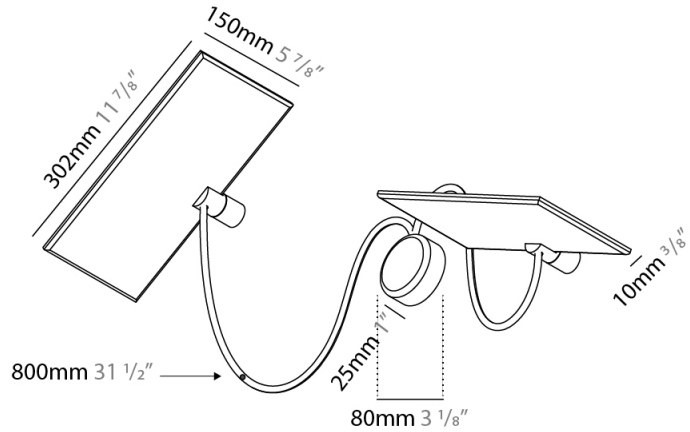

PROJECT	_____
TYPE	_____
SPECIFIER	_____
QUANTITY	_____
DATE	_____

GIUUP 2 SURFACE

D43035-

base number   Finish
Options

1. To build a product code in our configurator select the specify button on the base model # product page
2. To build a manual product code on this datasheet choose from the options listed below in blue font and add the suffix to the base model #

GENERAL

Series: GiuUp
Subseries: GiuUp 2
Brand: Icane
Division: Design
Mounting Type: Surface
Mounting Location: Wall
Subcategory: Ambient

PHYSICAL

Shape: Rectangle
Length (mm): 302
Length (in): 11 7/8
Width (mm): 150
Width (in): 5 7/8
Light Distribution: Direct / Indirect
Fixture Finish: WHI / BLK / DGY
Fixture Material: Aluminum
Cable Details: 800mm / 31 1/2" per panel

ELECTRICAL

Lamp Type: LED
Total Output Wattage (W): 80
Max. Wattage Per Lamp (W): 40
Dimming: Electronic Low Voltage Dimming
Input Voltage (V): 120Vac Direct Line

LED

Number of LEDs: 2
Color Temperature (°K): 3000
Nominal Lumen (lm): 7600
CRI: >90 CRI
Lamp Life (hrs): 50000

OPTICAL

RATINGS AND CERTIFICATIONS

Certified By: Certified for North American Standards
IP rating: IP20

Ø108mm 4 1/4"

3 J-Box Cover Plate included