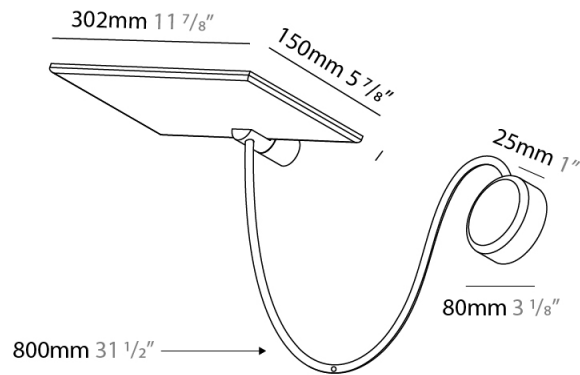

PROJECT	_____
TYPE	_____
SPECIFIER	_____
QUANTITY	_____
DATE	_____

GIUUP 1 SURFACE

D43028-

base number   Finish
Options

1. To build a product code in our configurator select the specify button on the base model # product page
2. To build a manual product code on this datasheet choose from the options listed below in blue font and add the suffix to the base model #

GENERAL

Series: GiuUp
Subseries: GiuUp 1
Brand: Icône
Division: Design
Mounting Type: Surface
Mounting Location: Wall
Subcategory: Ambient

PHYSICAL

Shape: Rectangle
Length (mm): 302
Length (in): 11 7/8
Width (mm): 150
Width (in): 5 7/8
Light Distribution: Direct / Indirect
Fixture Finish: WHI / BLK / DGY
Fixture Material: Aluminum
Cable Details: 800mm / 31 1/2"

ELECTRICAL

Lamp Type: LED
Total Output Wattage (W): 20
Dimming: Electronic Low Voltage Dimming
Input Voltage (V): 120Vac Direct Line

LED

Number of LEDs: 1
Color Temperature (°K): 3000
Nominal Lumen (lm): 1900
CRI: >90 CRI
Lamp Life (hrs): 50000

OPTICAL

RATINGS AND CERTIFICATIONS

Certified By: Certified for North American Standards
IP rating: IP20

Ø108mm 4 1/4"

2 J-Box Cover Plate included