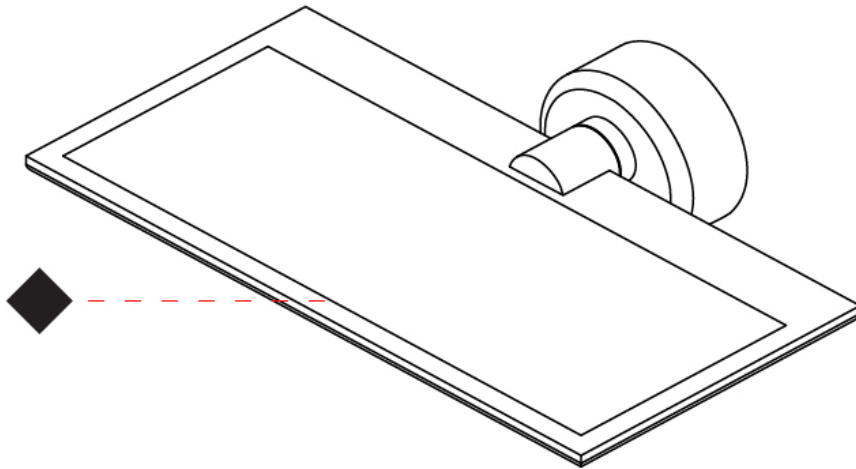

GENERAL

Series: GiuUp
 Subseries: GiuUp Single
 Brand: Icône
 Division: Design
 Mounting Type: Surface
 Mounting Location: Wall
 Subcategory: Ambient

PHYSICAL

Shape: Rectangle
 Length (mm): 302
 Length (in): 11 7/8
 Width (mm): 150
 Width (in): 5 7/8
 Light Distribution: Direct / Indirect
 Fixture Finish: WHI / BLK / DGY
 Fixture Material: Aluminum

OPTICAL

RATINGS AND CERTIFICATIONS

Certified By: Certified for North American Standards
 IP rating: IP20

Ø108mm 4 1/4"

J-Box Cover Plate included

GIUUP SINGLE SURFACE

D43029-

PROJECT	_____
TYPE	_____
SPECIFIER	_____
QUANTITY	_____
DATE	_____