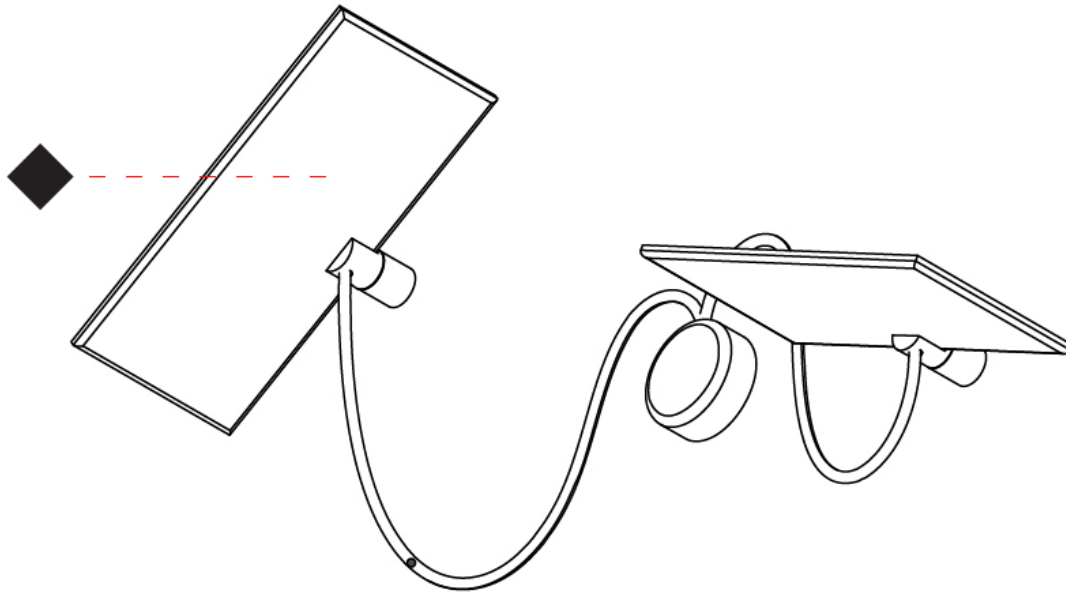

OPTICAL

RATINGS AND CERTIFICATIONS

Certified By: Certified for North American Standards
 IP rating: IP20

Ø108mm 4 1/4"

3 J-Box Cover Plate included

GIUUP 2 SURFACE

D43035-

PROJECT	_____
TYPE	_____
SPECIFIER	_____
QUANTITY	_____
DATE	_____