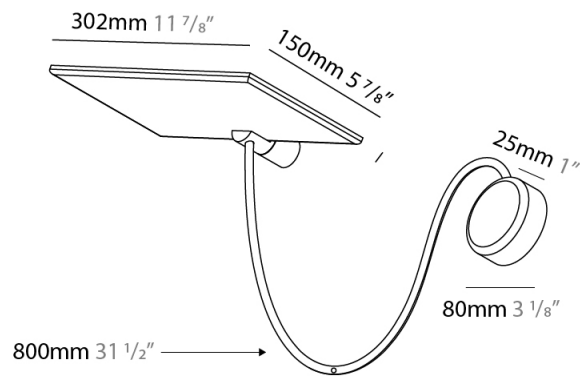

PROJECT
TYPE
SPECIFIER
QUANTITY
DATE

GIUUP SURFACE

D43032-

base number Finish
Options

1. To build a product code in our configurator select the specify button on the base model # product page
2. To build a manual product code on this datasheet choose from the options listed below in blue font and add the suffix to the base model #

GENERAL

Series: GiuUp
Brand: Icone
Division: Design
Mounting Type: Surface
Mounting Location: Wall
Subcategory: Ambient

PHYSICAL

Shape: Rectangle
Length (mm): 302
Length (in): 11 7/8
Width (mm): 150
Width (in): 5 7/8
Light Distribution: Direct / Indirect
Fixture Finish: WHI / BLK / DGY
Fixture Material: Aluminum
Cable Details: 800mm / 31 1/2"

ELECTRICAL

Lamp Type: LED
Total Output Wattage (W): 40
Dimming: Electronic Low Voltage Dimming
Input Voltage (V): 120Vac Direct Line

LED

Number of LEDs: 1
Color Temperature (°K): 3000
Nominal Lumen (lm): 3800
CRI: >90 CRI
Lamp Life (hrs): 50000

OPTICAL

RATINGS AND CERTIFICATIONS

Certified By: Certified for North American Standards
IP rating: IP20

Ø108mm 4 1/4"

2 J-Box Cover Plate included