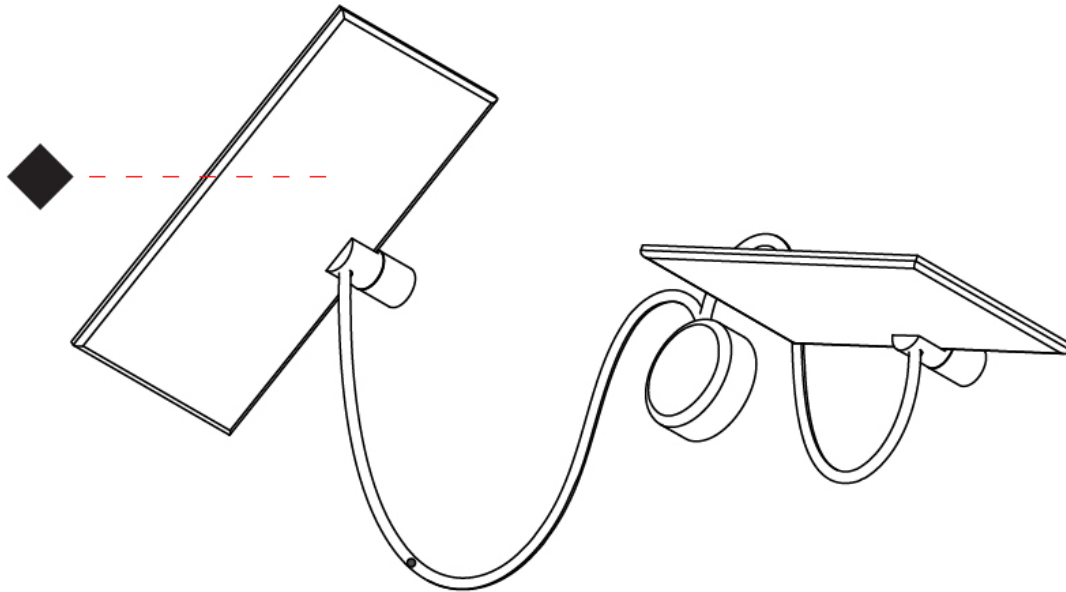

GIUUP 2 SURFACE

D43034-

PROJECT

TYPE

SPECIFIER

QUANTITY

DATE

D