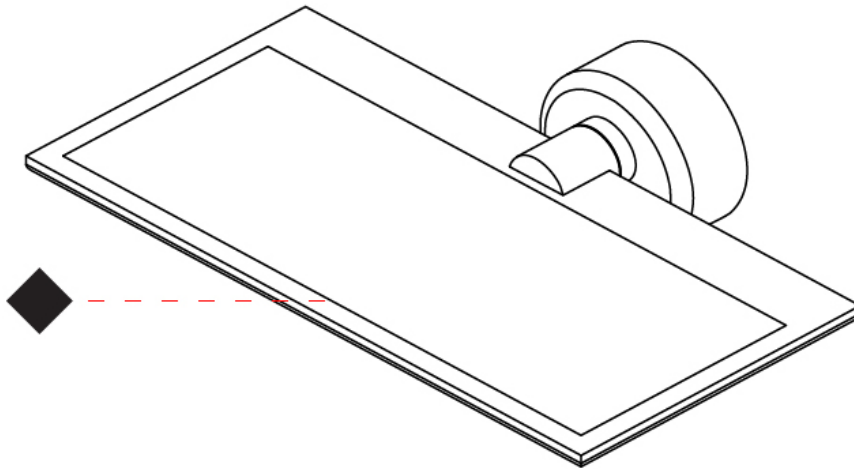

GIUUP SURFACE

D43033-

PROJECT _____

TYPE _____

SPECIFIER _____

QUANTITY _____

DATE _____