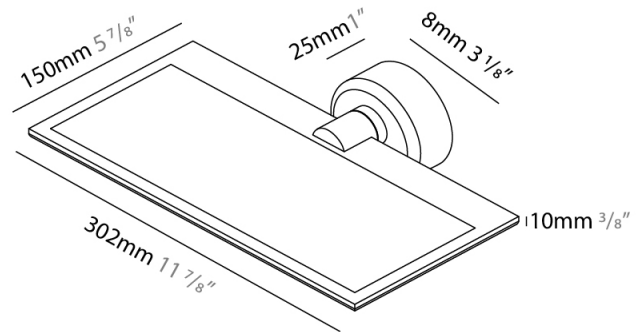

GENERAL

Series: GiuUp
 Subseries: GiuUp 1
 Brand: Icône
 Division: Design
 Mounting Type: Surface
 Mounting Location: Wall
 Subcategory: Ambient

PHYSICAL

Shape: Rectangle
 Length (mm): 302
 Length (in): 11 7/8
 Width (mm): 150
 Width (in): 5 7/8
 Light Distribution: Direct / Indirect
 Fixture Finish: WHI / BLK / DGY
 Fixture Material: Aluminum
 Cable Details: 800mm / 31 1/2"

GENERAL

Series: GiuUp
 Subseries: GiuUp Single
 Brand: Icône
 Division: Design
 Mounting Type: Surface
 Mounting Location: Wall
 Subcategory: Ambient

PHYSICAL

Shape: Rectangle
 Length (mm): 302
 Length (in): 11 7/8
 Width (mm): 150
 Width (in): 5 7/8
 Light Distribution: Direct / Indirect
 Fixture Finish: WHI / BLK / DGY
 Fixture Material: Aluminum

OPTICAL

RATINGS AND CERTIFICATIONS

Certified By: Certified for North American Standards
 IP rating: IP20

Ø108mm 4 1/4"

J-Box Cover Plate included

GIUUP SINGLE SURFACE

D43029-

PROJECT	_____
TYPE	_____
SPECIFIER	_____
QUANTITY	_____
DATE	_____

GENERAL

Series: GiuUp
 Brand: Icone
 Division: Design
 Mounting Type: Surface
 Mounting Location: Wall
 Subcategory: Ambient

PHYSICAL

Shape: Rectangle
 Length (mm): 302
 Length (in): 11 7/8
 Width (mm): 150
 Width (in): 5 7/8
 Light Distribution: Direct / Indirect
 Fixture Finish: WHI / BLK / DGY
 Fixture Material: Aluminum
 Cable Details: 800mm / 31 1/2"