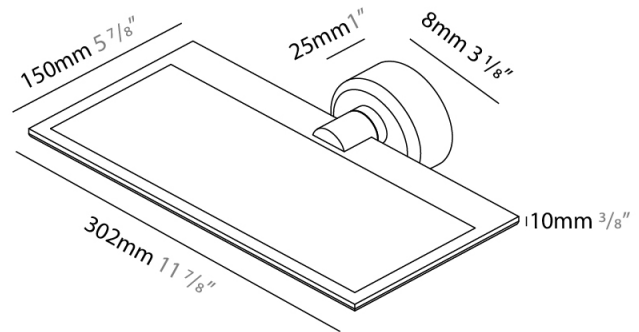

GENERAL

Series: GiuUp
 Subseries: GiuUp 1
 Brand: Icône
 Division: Design
 Mounting Type: Surface
 Mounting Location: Wall
 Subcategory: Ambient

PHYSICAL

Shape: Rectangle
 Length (mm): 302
 Length (in): 11 7/8
 Width (mm): 150
 Width (in): 5 7/8
 Light Distribution: Direct / Indirect
 Fixture Finish: WHI / BLK / DGY
 Fixture Material: Aluminum
 Cable Details: 800mm / 31 1/2"

GENERAL

Series: GiuUp
 Brand: Icone
 Division: Design
 Mounting Type: Surface
 Mounting Location: Wall
 Subcategory: Ambient

PHYSICAL

Shape: Rectangle
 Length (mm): 302
 Length (in): 11 7/8
 Width (mm): 150
 Width (in): 5 7/8
 Light Distribution: Direct / Indirect
 Fixture Finish: WHI / BLK / DGY
 Fixture Material: Aluminum
 Cable Details: 800mm / 31 1/2"

GENERAL

Series: GiuUp
 Brand: Icône
 Division: Design
 Mounting Type: Surface
 Mounting Location: Wall
 Subcategory: Ambient

PHYSICAL

Shape: Rectangle
 Length (mm): 302
 Length (in): 11 7/8
 Width (mm): 150
 Width (in): 5 7/8
 Light Distribution: Direct / Indirect
 Fixture Finish: WHI / BLK / DGY
 Fixture Material: Aluminum

OPTICAL

RATINGS AND CERTIFICATIONS

Certified By: Certified for North American Standards
 IP rating: IP20

Ø108mm 4 1/4"

J-Box Cover Plate included

GIUUP SURFACE

D43033-

PROJECT _____