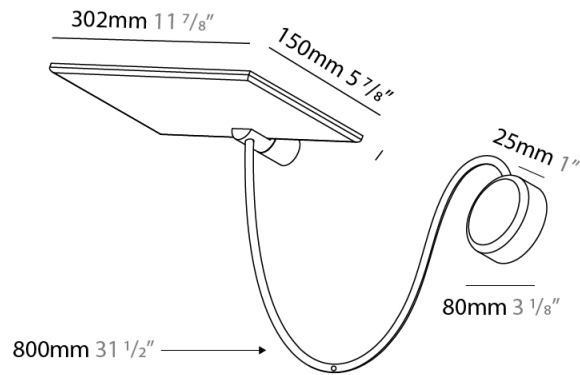

PROJECT
TYPE
SPECIFIER
QUANTITY
DATE

GIUUP SURFACE

D43032-

base number Finish
Options

1. To build a product code in our configurator select the specify button on the base model # product page
2. To build a manual product code on this datasheet choose from the options listed below in blue font and add the suffix to the base model #

GENERAL

Series: GiuUp
Brand: Icone
Division: Design
Mounting Type: Surface
Mounting Location: Wall
Subcategory: Ambient

PHYSICAL

Shape: Rectangle
Length (mm): 302
Length (in): 11 7/8
Width (mm): 150
Width (in): 5 7/8
Light Distribution: Direct / Indirect
Fixture Finish: WHI / BLK / DGY
Fixture Material: Aluminum
Cable Details: 800mm / 31 1/2"

ELECTRICAL

Lamp Type: LED
Total Output Wattage (W): 40
Dimming: Electronic Low Voltage Dimming
Input Voltage (V): 120Vac Direct Line

LED

Number of LEDs: 1
Color Temperature (°K): 3000
Nominal Lumen (lm): 3800
CRI: >90 CRI
Lamp Life (hrs): 50000

OPTICAL

RATINGS AND CERTIFICATIONS

Certified By: Certified for North American Standards
IP rating: IP20

Ø108mm 4 1/4"

2 J-Box Cover Plate included