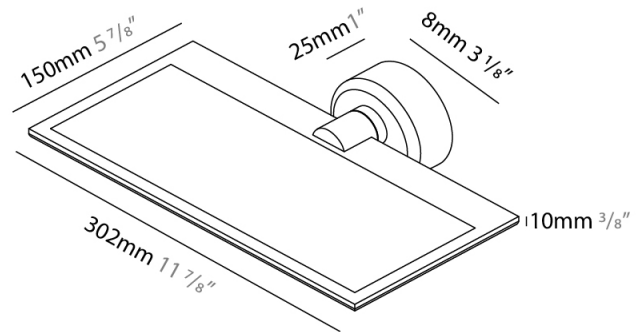

PROJECT _____
TYPE _____
SPECIFIER _____
QUANTITY _____
DATE _____

GIUUP SURFACE

D43033-

base number   Finish
Options

1. To build a product code in our configurator select the specify button on the base model # product page
2. To build a manual product code on this datasheet choose from the options listed below in blue font and add the suffix to the base model #

GENERAL

Series: GiuUp
Brand: Icône
Division: Design
Mounting Type: Surface
Mounting Location: Wall
Subcategory: Ambient

PHYSICAL

Shape: Rectangle
Length (mm): 302
Length (in): 11 7/8
Width (mm): 150
Width (in): 5 7/8
Light Distribution: Direct / Indirect
Fixture Finish: WHI / BLK / DGY
Fixture Material: Aluminum

ELECTRICAL

Lamp Type: LED
Total Output Wattage (W): 20
Dimming: Electronic Low Voltage Dimming
Input Voltage (V): 120Vac Direct Line

LED

Number of LEDs: 1
Color Temperature (°K): 3000
Nominal Lumen (lm): 1900
CRI: >90 CRI
Lamp Life (hrs): 50000

OPTICAL

RATINGS AND CERTIFICATIONS

Certified By: Certified for North American Standards
IP rating: IP20

Ø108mm 4 1/4"

J-Box Cover Plate included