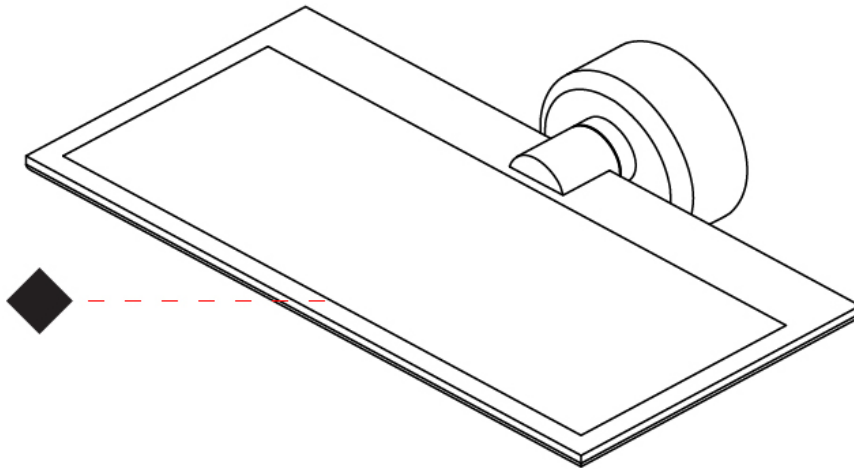

GENERAL

Series: GiuUp
 Subseries: GiuUp Single
 Brand: Icône
 Division: Design
 Mounting Type: Surface
 Mounting Location: Wall
 Subcategory: Ambient

PHYSICAL

Shape: Rectangle
 Length (mm): 302
 Length (in): 11 7/8
 Width (mm): 150
 Width (in): 5 7/8
 Light Distribution: Direct / Indirect
 Fixture Finish: WHI / BLK / DGY
 Fixture Material: Aluminum

OPTICAL

RATINGS AND CERTIFICATIONS

Certified By: Certified for North American Standards
 IP rating: IP20

Ø108mm 4 1/4"

J-Box Cover Plate included

GIUUP SINGLE SURFACE

D43029-

PROJECT	_____
TYPE	_____
SPECIFIER	_____
QUANTITY	_____
DATE	_____