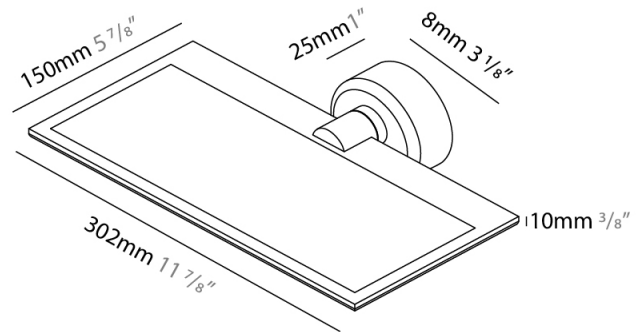

PROJECT _____
TYPE _____
SPECIFIER _____
QUANTITY _____
DATE _____

GIUUP SINGLE SURFACE

D43029-

base number _____
Finish _____
Options _____

1. To build a product code in our configurator select the specify button on the base model # product page
2. To build a manual product code on this datasheet choose from the options listed below in blue font and add the suffix to the base model #

GENERAL

Series: GiuUp _____
Subseries: GiuUp Single _____
Brand: Icone _____
Division: Design _____
Mounting Type: Surface _____
Mounting Location: Wall _____
Subcategory: Ambient _____

PHYSICAL

Shape: Rectangle _____
Length (mm): 302 _____
Length (in): 11 7/8 _____
Width (mm): 150 _____
Width (in): 5 7/8 _____
Light Distribution: Direct / Indirect _____
Fixture Finish: WHI / BLK / DGY _____
Fixture Material: Aluminum _____

ELECTRICAL

Lamp Type: LED _____
Total Output Wattage (W): 40 _____
Dimming: Electronic Low Voltage Dimming _____
Input Voltage (V): 120Vac Direct Line _____

LED

Number of LEDs: 1 _____
Color Temperature (°K): 3000 _____
Nominal Lumen (lm): 3800 _____
CRI: >90 CRI _____
Lamp Life (hrs): 50000 _____

OPTICAL

RATINGS AND CERTIFICATIONS

Certified By: Certified for North American Standards _____
IP rating: IP20 _____

Ø108mm 4 1/4"

J-Box Cover Plate included