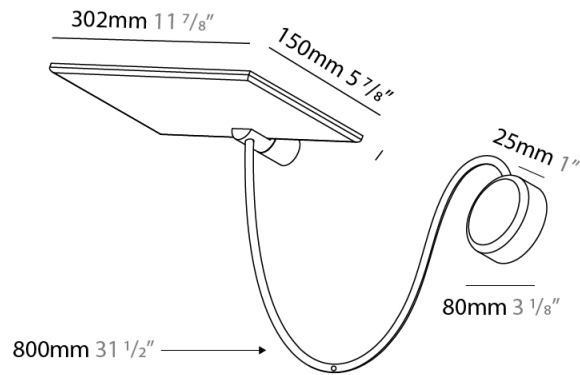

PROJECT	_____
TYPE	_____
SPECIFIER	_____
QUANTITY	_____
DATE	_____

GIUUP SURFACE

D43032-

base number   Finish
Options

1. To build a product code in our configurator select the specify button on the base model # product page
2. To build a manual product code on this datasheet choose from the options listed below in blue font and add the suffix to the base model #

GENERAL

Series: GiuUp
Brand: Icone
Division: Design
Mounting Type: Surface
Mounting Location: Wall
Subcategory: Ambient

PHYSICAL

Shape: Rectangle
Length (mm): 302
Length (in): 11 7/8
Width (mm): 150
Width (in): 5 7/8
Light Distribution: Direct / Indirect
Fixture Finish: WHI / BLK / DGY
Fixture Material: Aluminum
Cable Details: 800mm / 31 1/2"

ELECTRICAL

Lamp Type: LED
Total Output Wattage (W): 40
Dimming: Electronic Low Voltage Dimming
Input Voltage (V): 120Vac Direct Line

LED

Number of LEDs: 1
Color Temperature (°K): 3000
Nominal Lumen (lm): 3800
CRI: >90 CRI
Lamp Life (hrs): 50000

OPTICAL

RATINGS AND CERTIFICATIONS

Certified By: Certified for North American Standards
IP rating: IP20

Ø108mm 4 1/4"

2 J-Box Cover Plate included