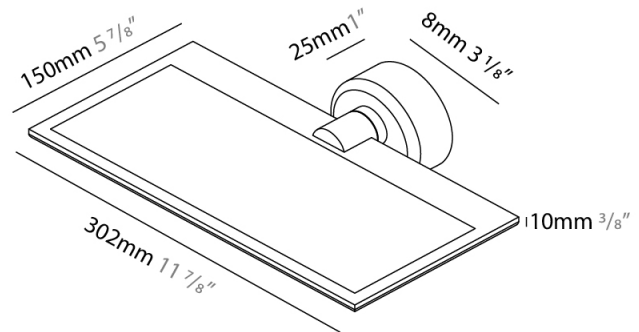

GENERAL

Series: GiuUp
 Subseries: GiuUp Single
 Partner: Icone
 Division: Design
 Installation: Surface
 Product Type: Wall Surface
 Mounting Location: Wall
 Light Distribution: Adjustable

PHYSICAL

Shape: Rectangle
 Length (mm): 302
 Length (in): 11 7/8
 Width (mm): 150
 Width (in): 5 7/8
 Fixture Finish: WHI / BLK / DGY
 Fixture Material: Aluminum

OPTICAL

RATINGS AND CERTIFICATIONS

Certified By: Certified for North American Standards
 IP rating: IP20

Ø108mm 4 1/4"

J-Box Cover Plate included

GIUUP SINGLE SURFACE

D43029-

PROJECT _____

GENERAL

Series: GiuUp
 Partner: Icone
 Division: Design
 Installation: Surface
 Product Type: Wall Surface
 Mounting Location: Wall
 Light Distribution: Adjustable

PHYSICAL

Shape: Rectangle
 Length (mm): 302
 Length (in): 11 7/8
 Width (mm): 150
 Width (in): 5 7/8
 Fixture Finish: WHI / BLK / DGY
 Fixture Material: Aluminum
 Cable Details: 800mm / 31 1/2"

GENERAL

Series: GiuUp
 Subseries: GiuUp 2
 Partner: Icône
 Division: Design
 Installation: Surface
 Product Type: Wall Surface
 Mounting Location: Wall
 Light Distribution: Adjustable

PHYSICAL

Shape: Rectangle
 Length (mm): 302
 Length (in): 11 7/8
 Width (mm): 150
 Width (in): 5 7/8
 Fixture Finish: WHI / BLK / DGY
 Fixture Material: Aluminum
 Cable Details: 800mm / 31 1/2" per panel