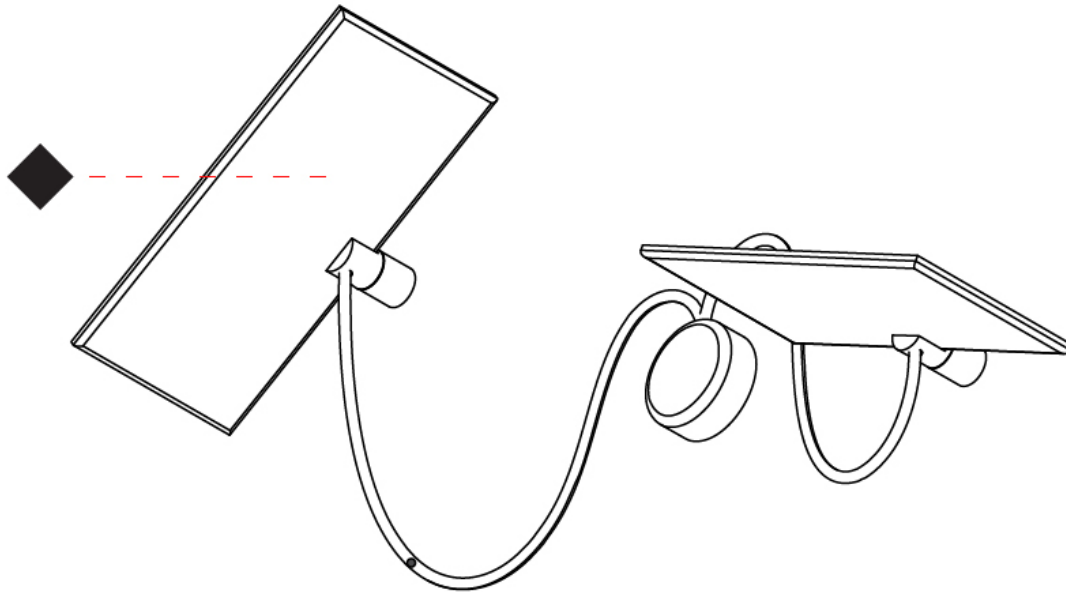

GENERAL

Series: GiuUp
 Subseries: GiuUp 2
 Partner: Icône
 Division: Design
 Installation: Surface
 Product Type: Wall Surface
 Mounting Location: Wall
 Light Distribution: Adjustable

PHYSICAL

Shape: Rectangle
 Length (mm): 302
 Length (in): 11 7/8
 Width (mm): 150
 Width (in): 5 7/8
 Fixture Finish: WHI / BLK / DGY
 Fixture Material: Aluminum
 Cable Details: 800mm / 31 1/2" per panel

OPTICAL

RATINGS AND CERTIFICATIONS

Certified By: Certified for North American Standards
 IP rating: IP20

Ø108mm 4 1/4"

3 J-Box Cover Plate included

GIUUP 2 SURFACE

D43034-

PROJECT	_____
TYPE	_____
SPECIFIER	_____
QUANTITY	_____
DATE	_____