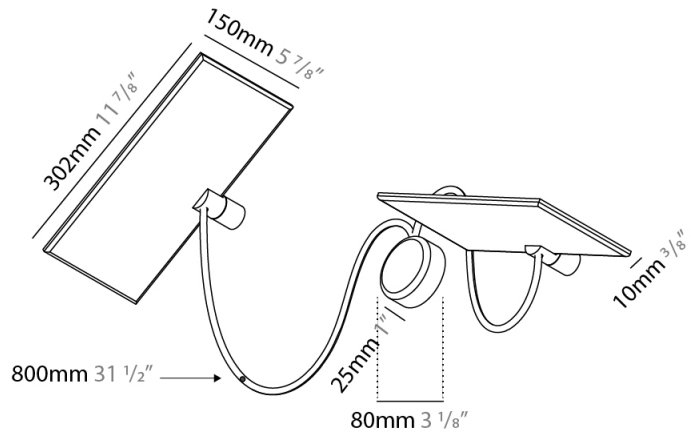

GENERAL

Series: GiuUp
 Subseries: GiuUp Single
 Partner: Icone
 Division: Design
 Installation: Surface
 Product Type: Wall Surface
 Mounting Location: Wall
 Light Distribution: Adjustable

PHYSICAL

Shape: Rectangle
 Length (mm): 302
 Length (in): 11 7/8
 Width (mm): 150
 Width (in): 5 7/8
 Fixture Finish: WHI / BLK / DGY
 Fixture Material: Aluminum

GENERAL

Series: GiuUp
 Partner: Icone
 Division: Design
 Installation: Surface
 Product Type: Wall Surface
 Mounting Location: Wall
 Light Distribution: Adjustable

PHYSICAL

Shape: Rectangle
 Length (mm): 302
 Length (in): 11 7/8
 Width (mm): 150
 Width (in): 5 7/8
 Fixture Finish: WHI / BLK / DGY
 Fixture Material: Aluminum
 Cable Details: 800mm / 31 1/2"

GENERAL

Series: GiuUp
 Subseries: GiuUp 2
 Partner: Icône
 Division: Design
 Installation: Surface
 Product Type: Wall Surface
 Mounting Location: Wall
 Light Distribution: Adjustable

PHYSICAL

Shape: Rectangle
 Length (mm): 302
 Length (in): 11 7/8
 Width (mm): 150
 Width (in): 5 7/8
 Fixture Finish: WHI / BLK / DGY
 Fixture Material: Aluminum
 Cable Details: 800mm / 31 1/2" per panel

OPTICAL

RATINGS AND CERTIFICATIONS

Certified By: Certified for North American Standards
 IP rating: IP20

Ø108mm 4 1/4"

3 J-Box Cover Plate included

GIUUP 2 SURFACE

D43034-

PROJECT	_____
TYPE	_____
SPECIFIER	_____
QUANTITY	_____
DATE	_____