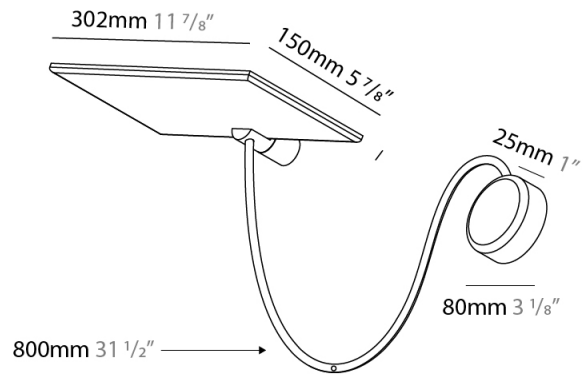

GENERAL

Series: GiuUp
 Subseries: GiuUp Single
 Partner: Icone
 Division: Design
 Installation: Surface
 Product Type: Wall Surface
 Mounting Location: Wall
 Light Distribution: Adjustable

PHYSICAL

Shape: Rectangle
 Length (mm): 302
 Length (in): 11 7/8
 Width (mm): 150
 Width (in): 5 7/8
 Fixture Finish: WHI / BLK / DGY
 Fixture Material: Aluminum

GENERAL

Series: GiuUp
 Partner: Icone
 Division: Design
 Installation: Surface
 Product Type: Wall Surface
 Mounting Location: Wall
 Light Distribution: Adjustable

PHYSICAL

Shape: Rectangle
 Length (mm): 302
 Length (in): 11 7/8
 Width (mm): 150
 Width (in): 5 7/8
 Fixture Finish: WHI / BLK / DGY
 Fixture Material: Aluminum
 Cable Details: 800mm / 31 1/2"

OPTICAL

RATINGS AND CERTIFICATIONS

Certified By: Certified for North American Standards
 IP rating: IP20

Ø108mm 4 1/4"

2 J-Box Cover Plate included

GIUUP SURFACE

D43032-

PROJECT

GENERAL

Series: GiuUp
 Subseries: GiuUp 2
 Partner: Icône
 Division: Design
 Installation: Surface
 Product Type: Wall Surface
 Mounting Location: Wall
 Light Distribution: Adjustable

PHYSICAL

Shape: Rectangle
 Length (mm): 302
 Length (in): 11 7/8
 Width (mm): 150
 Width (in): 5 7/8
 Fixture Finish: WHI / BLK / DGY
 Fixture Material: Aluminum
 Cable Details: 800mm / 31 1/2" per panel