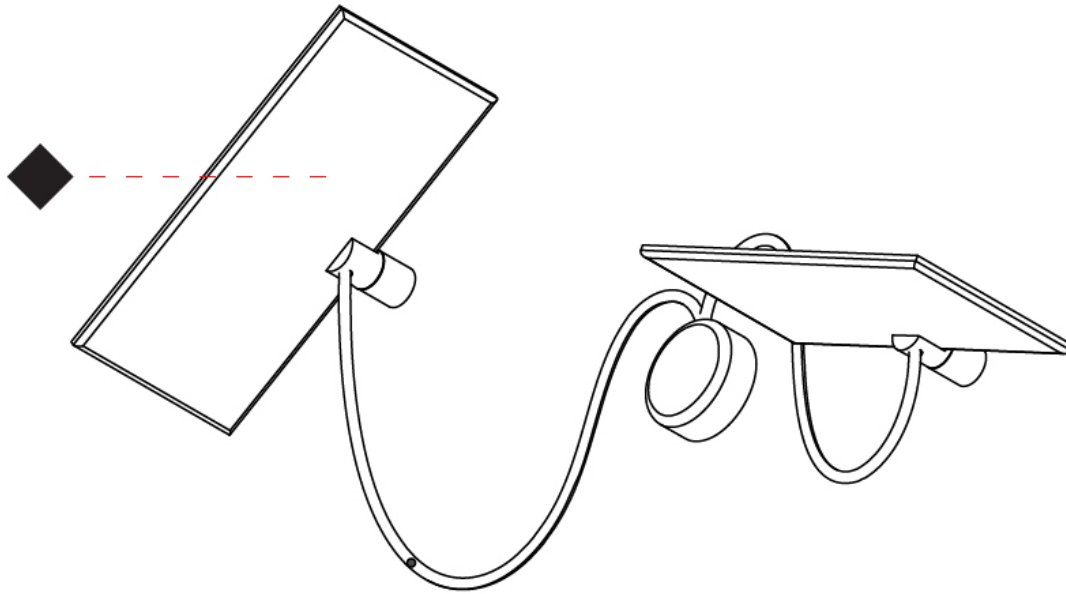

GENERAL

Series: GiuUp
 Subseries: GiuUp 2
 Partner: Icône
 Division: Design
 Installation: Surface
 Product Type: Wall Surface
 Mounting Location: Wall
 Light Distribution: Adjustable

PHYSICAL

Shape: Rectangle
 Length (mm): 302
 Length (in): 11 7/8
 Width (mm): 150
 Width (in): 5 7/8
 Fixture Finish: WHI / BLK / DGY
 Fixture Material: Aluminum
 Cable Details: 800mm / 31 1/2" per panel

OPTICAL

RATINGS AND CERTIFICATIONS

Certified By: Certified for North American Standards
 IP rating: IP20

Ø108mm 4 1/4"

3 J-Box Cover Plate included

GIUUP 2 SURFACE

D43035-

PROJECT	_____
TYPE	_____
SPECIFIER	_____
QUANTITY	_____
DATE	_____