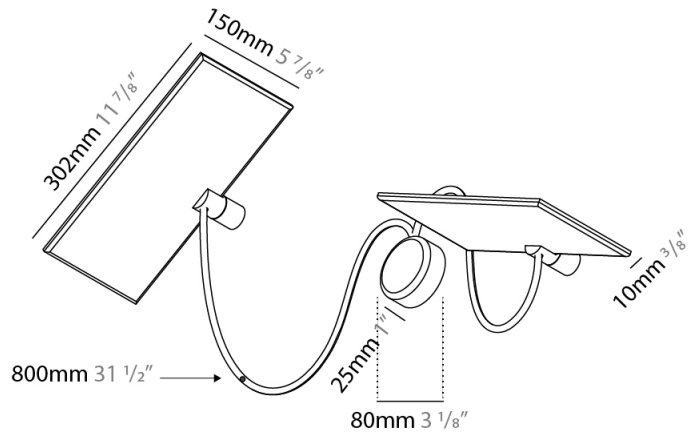

GENERAL

Series: GiuUp
 Subseries: GiuUp 2
 Partner: Icone
 Division: Design
 Installation: Surface
 Product Type: Wall Surface
 Mounting Location: Wall
 Light Distribution: Adjustable

PHYSICAL

Shape: Rectangle
 Length (mm): 302
 Length (in): 11 7/8
 Width (mm): 150
 Width (in): 5 7/8
 Fixture Finish: WHI / BLK / DGY
 Fixture Material: Aluminum
 Cable Details: 800mm / 31 1/2" per panel

GENERAL

Series: GiuUp
 Subseries: GiuUp 2
 Partner: Icône
 Division: Design
 Installation: Surface
 Product Type: Wall Surface
 Mounting Location: Wall
 Light Distribution: Adjustable

PHYSICAL

Shape: Rectangle
 Length (mm): 302
 Length (in): 11 7/8
 Width (mm): 150
 Width (in): 5 7/8
 Fixture Finish: WHI / BLK / DGY
 Fixture Material: Aluminum
 Cable Details: 800mm / 31 1/2" per panel

OPTICAL

RATINGS AND CERTIFICATIONS

Certified By: Certified for North American Standards
 IP rating: IP20

Ø108mm 4 1/4"

3 J-Box Cover Plate included

GIUUP 2 SURFACE

D43035-

PROJECT	_____
TYPE	_____
SPECIFIER	_____
QUANTITY	_____
DATE	_____