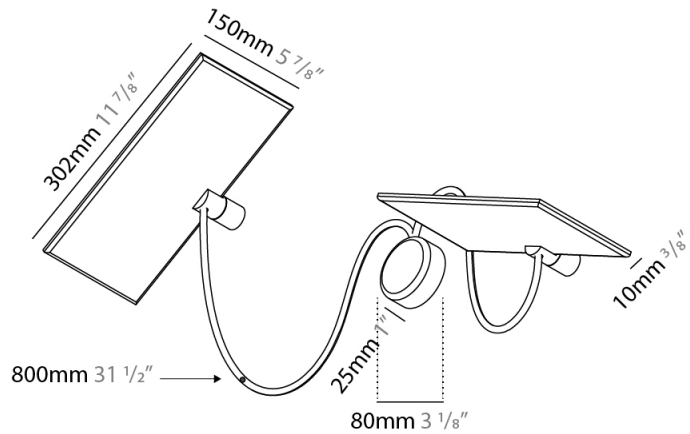

GENERAL

Series: GiuUp
 Subseries: GiuUp 2
 Partner: Icone
 Division: Design
 Installation: Surface
 Product Type: Wall Surface
 Mounting Location: Wall
 Light Distribution: Adjustable

PHYSICAL

Shape: Rectangle
 Length (mm): 302
 Length (in): 11 7/8
 Width (mm): 150
 Width (in): 5 7/8
 Fixture Finish: WHI / BLK / DGY
 Fixture Material: Aluminum
 Cable Details: 800mm / 31 1/2" per panel

OPTICAL

RATINGS AND CERTIFICATIONS

Certified By: Certified for North American Standards
 IP rating: IP20

Ø108mm 4 1/4"

3 J-Box Cover Plate included

GIUUP 2 SURFACE

D43034-

PROJECT

GENERAL

Series: GiuUp
 Subseries: GiuUp 2
 Partner: Icône
 Division: Design
 Installation: Surface
 Product Type: Wall Surface
 Mounting Location: Wall
 Light Distribution: Adjustable

PHYSICAL

Shape: Rectangle
 Length (mm): 302
 Length (in): 11 7/8
 Width (mm): 150
 Width (in): 5 7/8
 Fixture Finish: WHI / BLK / DGY
 Fixture Material: Aluminum
 Cable Details: 800mm / 31 1/2" per panel