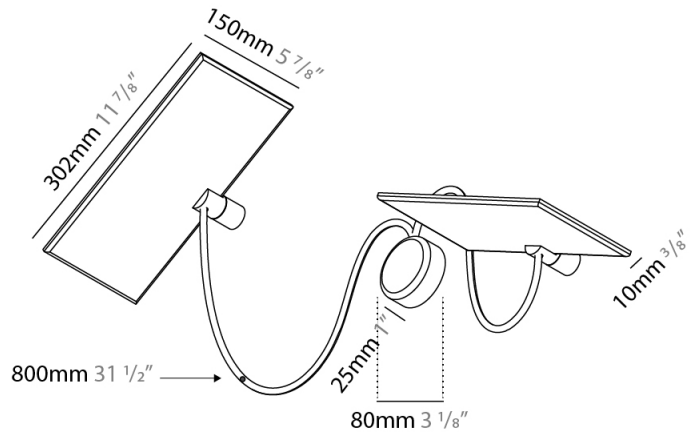

PROJECT	_____
TYPE	_____
SPECIFIER	_____
QUANTITY	_____
DATE	_____

GIUUP 2 SURFACE

D43035-

base number   Finish
Options

1. To build a product code in our configurator select the specify button on the base model # product page
2. To build a manual product code on this datasheet choose from the options listed below in blue font and add the suffix to the base model #

GENERAL

Series: GiuUp
Subseries: GiuUp 2
Partner: Icône
Division: Design
Installation: Surface
Product Type: Wall Surface
Mounting Location: Wall
Light Distribution: Adjustable

PHYSICAL

Shape: Rectangle
Length (mm): 302
Length (in): 11 7/8
Width (mm): 150
Width (in): 5 7/8
Fixture Finish: WHI / BLK / DGY
Fixture Material: Aluminum
Cable Details: 800mm / 31 1/2" per panel

ELECTRICAL

Lamp Type: LED
Total Output Wattage (W): 80
Max. Wattage Per Lamp (W): 40
Dimming: Electronic Low Voltage Dimming
Input Voltage (V): 120Vac Direct Line

LED

Number of LEDs: 2
Color Temperature (°K): 3000
Nominal Lumen (lm): 7600
CRI: >90 CRI
Lamp Life (hrs): 50000

OPTICAL

RATINGS AND CERTIFICATIONS

Certified By: Certified for North American Standards
IP rating: IP20

Ø108mm 4 1/4"

3 J-Box Cover Plate included