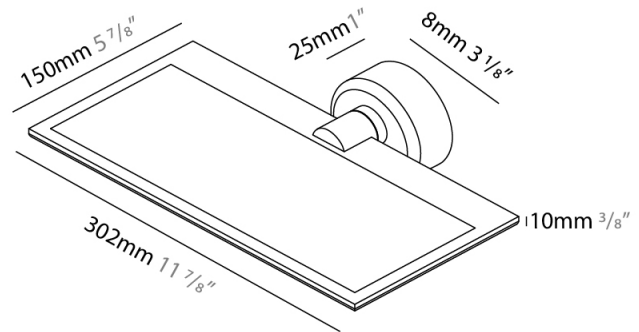

GENERAL

Series: GiuUp
 Subseries: GiuUp 1
 Partner: Icône
 Division: Design
 Installation: Surface
 Product Type: Wall Surface
 Mounting Location: Wall
 Light Distribution: Adjustable

PHYSICAL

Shape: Rectangle
 Length (mm): 302
 Length (in): 11 7/8
 Width (mm): 150
 Width (in): 5 7/8
 Fixture Finish: WHI / BLK / DGY
 Fixture Material: Aluminum
 Cable Details: 800mm / 31 1/2"

GENERAL

Series: GiuUp
 Subseries: GiuUp Single
 Partner: Icone
 Division: Design
 Installation: Surface
 Product Type: Wall Surface
 Mounting Location: Wall
 Light Distribution: Adjustable

PHYSICAL

Shape: Rectangle
 Length (mm): 302
 Length (in): 11 7/8
 Width (mm): 150
 Width (in): 5 7/8
 Fixture Finish: WHI / BLK / DGY
 Fixture Material: Aluminum

OPTICAL

RATINGS AND CERTIFICATIONS

Certified By: Certified for North American Standards
 IP rating: IP20

Ø108mm 4 1/4"

J-Box Cover Plate included

GIUUP SINGLE SURFACE

D43029-

PROJECT _____

GENERAL

Series: GiuUp
 Partner: Icone
 Division: Design
 Installation: Surface
 Product Type: Wall Surface
 Mounting Location: Wall
 Light Distribution: Adjustable

PHYSICAL

Shape: Rectangle
 Length (mm): 302
 Length (in): 11 7/8
 Width (mm): 150
 Width (in): 5 7/8
 Fixture Finish: WHI / BLK / DGY
 Fixture Material: Aluminum
 Cable Details: 800mm / 31 1/2"