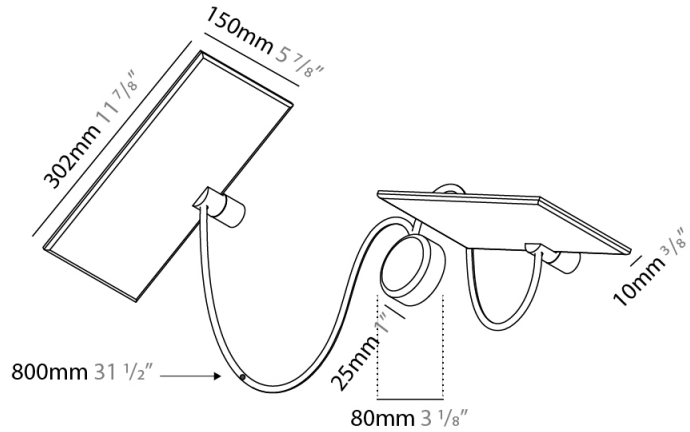

PROJECT	_____
TYPE	_____
SPECIFIER	_____
QUANTITY	_____
DATE	_____

GIUUP 2 SURFACE

D43034-

base number   Finish
Options

1. To build a product code in our configurator select the specify button on the base model # product page
2. To build a manual product code on this datasheet choose from the options listed below in blue font and add the suffix to the base model #

GENERAL

Series: GiuUp
Subseries: GiuUp 2
Partner: Icône
Division: Design
Installation: Surface
Product Type: Wall Surface
Mounting Location: Wall
Light Distribution: Adjustable

PHYSICAL

Shape: Rectangle
Length (mm): 302
Length (in): 11 7/8
Width (mm): 150
Width (in): 5 7/8
Fixture Finish: WHI / BLK / DGY
Fixture Material: Aluminum
Cable Details: 800mm / 31 1/2" per panel

ELECTRICAL

Lamp Type: LED
Total Output Wattage (W): 40
Max. Wattage Per Lamp (W): 20
Dimming: Electronic Low Voltage Dimming
Input Voltage (V): 120Vac Direct Line

LED

Number of LEDs: 2
Color Temperature (°K): 3000
Nominal Lumen (lm): 3800
CRI: >90 CRI
Lamp Life (hrs): 50000

OPTICAL

RATINGS AND CERTIFICATIONS

Certified By: Certified for North American Standards
IP rating: IP20

Ø108mm 4 1/4"

3 J-Box Cover Plate included