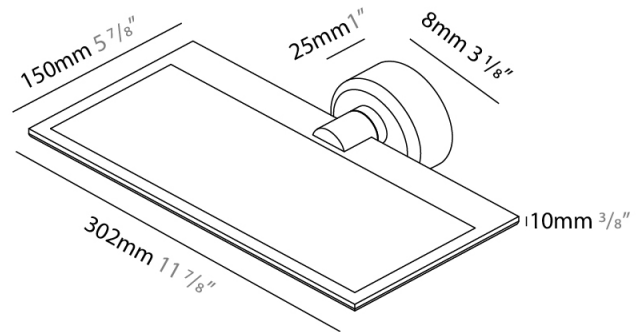

PROJECT	_____
TYPE	_____
SPECIFIER	_____
QUANTITY	_____
DATE	_____

GIUUP SURFACE

D43033-

base number   Finish
Options

1. To build a product code in our configurator select the specify button on the base model # product page
2. To build a manual product code on this datasheet choose from the options listed below in blue font and add the suffix to the base model #

GENERAL

Series: GiuUp
Partner: Icône
Division: Design
Installation: Surface
Product Type: Wall Surface
Mounting Location: Wall
Light Distribution: Adjustable

PHYSICAL

Shape: Rectangle
Length (mm): 302
Length (in): 11 7/8
Width (mm): 150
Width (in): 5 7/8
Fixture Finish: WHI / BLK / DGY
Fixture Material: Aluminum

ELECTRICAL

Lamp Type: LED
Total Output Wattage (W): 20
Dimming: Electronic Low Voltage Dimming
Input Voltage (V): 120Vac Direct Line

LED

Number of LEDs: 1
Color Temperature (°K): 3000
Nominal Lumen (lm): 1900
CRI: >90 CRI
Lamp Life (hrs): 50000

OPTICAL

RATINGS AND CERTIFICATIONS

Certified By: Certified for North American Standards
IP rating: IP20

Ø108mm 4 1/4"

J-Box Cover Plate included