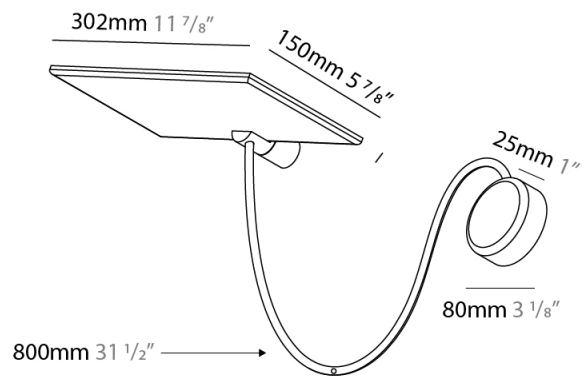

PROJECT	_____
TYPE	_____
SPECIFIER	_____
QUANTITY	_____
DATE	_____

GIUUP 1 SURFACE

D43028-

base number   Finish
Options

1. To build a product code in our configurator select the specify button on the base model # product page
2. To build a manual product code on this datasheet choose from the options listed below in blue font and add the suffix to the base model #

GENERAL

Series: GiuUp
Subseries: GiuUp 1
Partner: Icône
Division: Design
Installation: Surface
Product Type: Wall Surface
Mounting Location: Wall
Light Distribution: Adjustable

PHYSICAL

Shape: Rectangle
Length (mm): 302
Length (in): 11 7/8
Width (mm): 150
Width (in): 5 7/8
Fixture Finish: WHI / BLK / DGY
Fixture Material: Aluminum
Cable Details: 800mm / 31 1/2"

ELECTRICAL

Lamp Type: LED
Total Output Wattage (W): 20
Dimming: Electronic Low Voltage Dimming
Input Voltage (V): 120Vac Direct Line

LED

Number of LEDs: 1
Color Temperature (°K): 3000
Nominal Lumen (lm): 1900
CRI: >90 CRI
Lamp Life (hrs): 50000

OPTICAL

RATINGS AND CERTIFICATIONS

Certified By: Certified for North American Standards
IP rating: IP20

Ø108mm 4 1/4"

2 J-Box Cover Plate included