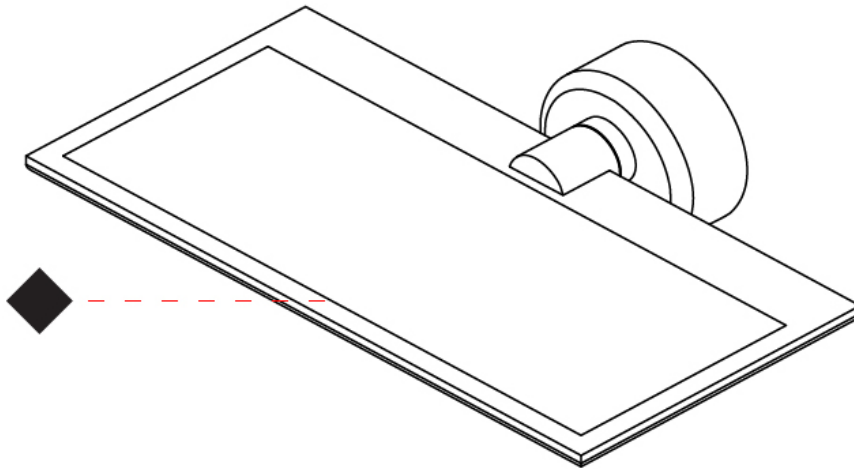

D43033-

PROJECT

TYPE

SPECIFIER

QUANTITY

DATE

D