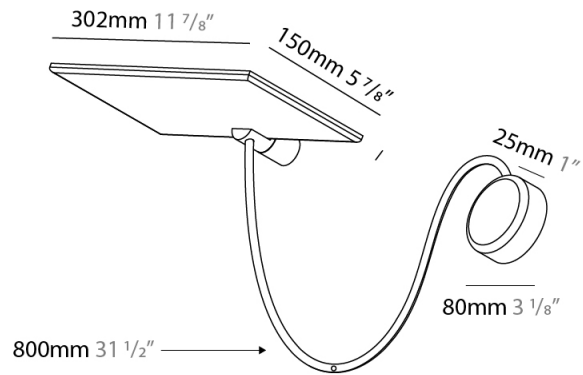

PROJECT
TYPE
SPECIFIER
QUANTITY
DATE

GIUUP SURFACE

D43032-

base number   Finish
Options

1. To build a product code in our configurator select the specify button on the base model # product page
2. To build a manual product code on this datasheet choose from the options listed below in blue font and add the suffix to the base model #

GENERAL

Series: GiuUp
Partner: Icone
Division: Design
Installation: Surface
Product Type: Wall Surface
Mounting Location: Wall
Light Distribution: Adjustable

PHYSICAL

Shape: Rectangle
Length (mm): 302
Length (in): 11 7/8
Width (mm): 150
Width (in): 5 7/8
Fixture Finish: WHI / BLK / DGY
Fixture Material: Aluminum
Cable Details: 800mm / 31 1/2"

ELECTRICAL

Lamp Type: LED
Total Output Wattage (W): 40
Dimming: Electronic Low Voltage Dimming
Input Voltage (V): 120Vac Direct Line

LED

Number of LEDs: 1
Color Temperature (°K): 3000
Nominal Lumen (lm): 3800
CRI: >90 CRI
Lamp Life (hrs): 50000

OPTICAL

RATINGS AND CERTIFICATIONS

Certified By: Certified for North American Standards
IP rating: IP20

Ø108mm 4 1/4"

2 J-Box Cover Plate included