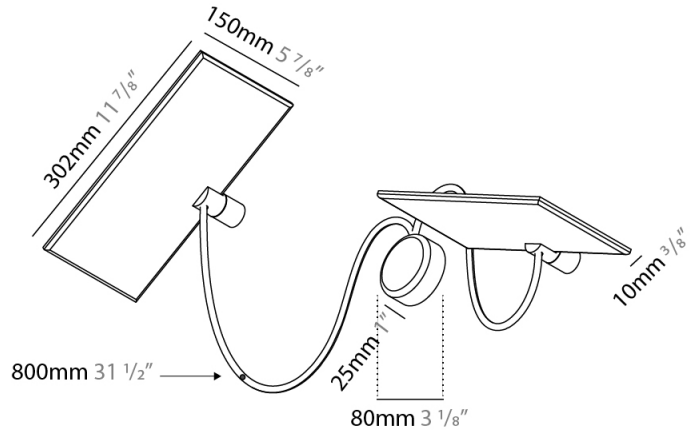

PROJECT	_____
TYPE	_____
SPECIFIER	_____
QUANTITY	_____
DATE	_____

GIUUP 2 SURFACE

D43034-

base number   Finish
Options

1. To build a product code in our configurator select the specify button on the base model # product page
2. To build a manual product code on this datasheet choose from the options listed below in blue font and add the suffix to the base model #

GENERAL

Series: GiuUp
Subseries: GiuUp 2
Brand: Icane
Division: Design
Mounting Type: Surface
Mounting Location: Wall
Subcategory: Ambient

PHYSICAL

Shape: Rectangle
Length (mm): 302
Length (in): 11 7/8
Width (mm): 150
Width (in): 5 7/8
Light Distribution: Direct / Indirect
Fixture Finish: WHI / BLK / DGY
Fixture Material: Aluminum
Cable Details: 800mm / 31 1/2" per panel

ELECTRICAL

Lamp Type: LED
Total Output Wattage (W): 40
Max. Wattage Per Lamp (W): 20
Dimming: Electronic Low Voltage Dimming
Input Voltage (V): 120Vac Direct Line

LED

Number of LEDs: 2
Color Temperature (°K): 3000
Nominal Lumen (lm): 3800
CRI: >90 CRI
Lamp Life (hrs): 50000

OPTICAL

RATINGS AND CERTIFICATIONS

Certified By: Certified for North American Standards
IP rating: IP20

Ø108mm 4 1/4"

3 J-Box Cover Plate included