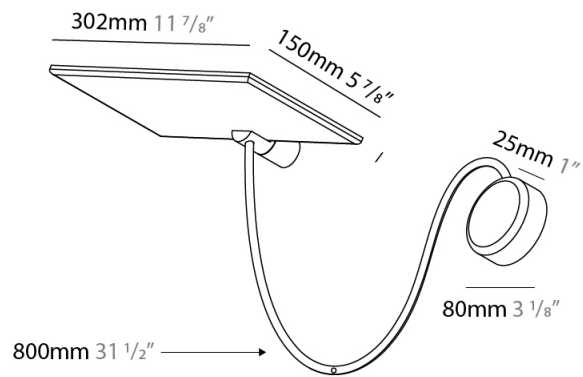

PROJECT
TYPE
SPECIFIER
QUANTITY
DATE

GIUUP SURFACE

D43032-

base number   Finish
Options

1. To build a product code in our configurator select the specify button on the base model # product page
2. To build a manual product code on this datasheet choose from the options listed below in blue font and add the suffix to the base model #

GENERAL

Series: GiuUp
Brand: Icone
Division: Design
Mounting Type: Surface
Mounting Location: Wall
Subcategory: Ambient

PHYSICAL

Shape: Rectangle
Length (mm): 302
Length (in): 11 7/8
Width (mm): 150
Width (in): 5 7/8
Light Distribution: Direct / Indirect
Fixture Finish: WHI / BLK / DGY
Fixture Material: Aluminum
Cable Details: 800mm / 31 1/2"

ELECTRICAL

Lamp Type: LED
Total Output Wattage (W): 40
Dimming: Electronic Low Voltage Dimming
Input Voltage (V): 120Vac Direct Line

LED

Number of LEDs: 1
Color Temperature (°K): 3000
Nominal Lumen (lm): 3800
CRI: >90 CRI
Lamp Life (hrs): 50000

OPTICAL

RATINGS AND CERTIFICATIONS

Certified By: Certified for North American Standards
IP rating: IP20

Ø108mm 4 1/4"

2 J-Box Cover Plate included