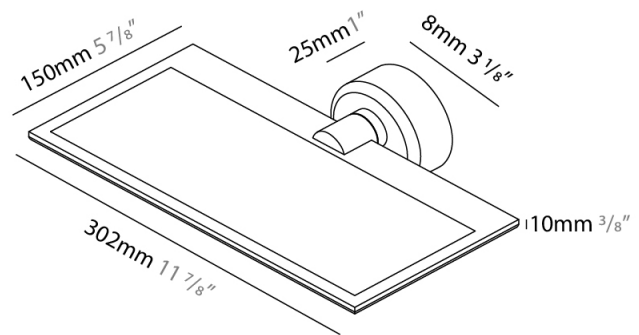

GENERAL

Series: GiuUp
 Subseries: GiuUp 1
 Brand: Icône
 Division: Design
 Mounting Type: Surface
 Mounting Location: Wall
 Subcategory: Ambient

PHYSICAL

Shape: Rectangle
 Length (mm): 302
 Length (in): 11 7/8
 Width (mm): 150
 Width (in): 5 7/8
 Light Distribution: Direct / Indirect
 Fixture Finish: WHI / BLK / DGY
 Fixture Material: Aluminum
 Cable Details: 800mm / 31 1/2"

GENERAL

Series: GiuUp
 Subseries: GiuUp Single
 Brand: Icone
 Division: Design
 Mounting Type: Surface
 Mounting Location: Wall
 Subcategory: Ambient

PHYSICAL

Shape: Rectangle
 Length (mm): 302
 Length (in): 11 7/8
 Width (mm): 150
 Width (in): 5 7/8
 Light Distribution: Direct / Indirect
 Fixture Finish: WHI / BLK / DGY
 Fixture Material: Aluminum

OPTICAL

RATINGS AND CERTIFICATIONS

Certified By: Certified for North American Standards
 IP rating: IP20

Ø108mm 4 1/4"

J-Box Cover Plate included

GIUUP SINGLE SURFACE

D43029-

PROJECT	_____
TYPE	_____
SPECIFIER	_____
QUANTITY	_____
DATE	_____

GENERAL

Series: GiuUp
 Brand: Icone
 Division: Design
 Mounting Type: Surface
 Mounting Location: Wall
 Subcategory: Ambient

PHYSICAL

Shape: Rectangle
 Length (mm): 302
 Length (in): 11 7/8
 Width (mm): 150
 Width (in): 5 7/8
 Light Distribution: Direct / Indirect
 Fixture Finish: WHI / BLK / DGY
 Fixture Material: Aluminum
 Cable Details: 800mm / 31 1/2"