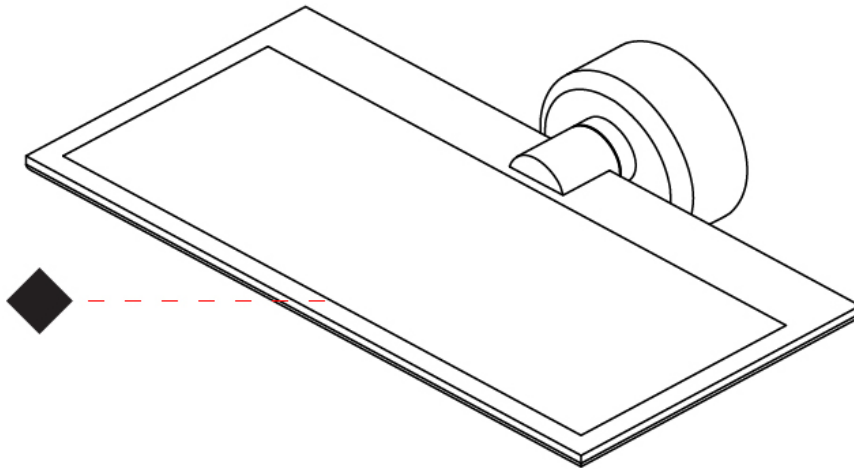

GENERAL

Series: GiuUp
 Subseries: GiuUp Single
 Brand: Icone
 Division: Design
 Mounting Type: Surface
 Mounting Location: Wall
 Subcategory: Ambient

PHYSICAL

Shape: Rectangle
 Length (mm): 302
 Length (in): 11 7/8
 Width (mm): 150
 Width (in): 5 7/8
 Light Distribution: Direct / Indirect
 Fixture Finish: WHI / BLK / DGY
 Fixture Material: Aluminum

OPTICAL

RATINGS AND CERTIFICATIONS

Certified By: Certified for North American Standards
 IP rating: IP20

Ø108mm 4 1/4"

J-Box Cover Plate included

GIUUP SINGLE SURFACE

D43029-

PROJECT	_____
TYPE	_____
SPECIFIER	_____
QUANTITY	_____
DATE	_____