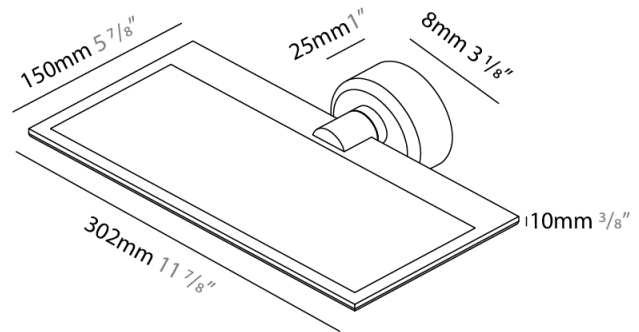

PROJECT	_____
TYPE	_____
SPECIFIER	_____
QUANTITY	_____
DATE	_____

GIUUP SINGLE SURFACE

D43029-

base number   Finish
Options

1. To build a product code in our configurator select the specify button on the base model # product page
2. To build a manual product code on this datasheet choose from the options listed below in blue font and add the suffix to the base model #

GENERAL

Series: GiuUp
Subseries: GiuUp Single
Partner: Icone
Division: Design
Installation: Surface
Product Type: Wall Surface
Mounting Location: Wall
Light Distribution: Adjustable

PHYSICAL

Shape: Rectangle
Length (mm): 302
Length (in): 11 7/8
Width (mm): 150
Width (in): 5 7/8
Fixture Finish: WHI / BLK / DGY
Fixture Material: Aluminum

ELECTRICAL

Lamp Type: LED
Total Output Wattage (W): 40
Dimming: Electronic Low Voltage Dimming
Input Voltage (V): 120Vac Direct Line

LED

Number of LEDs: 1
Color Temperature (°K): 3000
Nominal Lumen (lm): 3800
CRI: >90 CRI
Lamp Life (hrs): 50000

OPTICAL

RATINGS AND CERTIFICATIONS

Certified By: Certified for North American Standards
IP rating: IP20

Ø108mm 4 1/4"

J-Box Cover Plate included