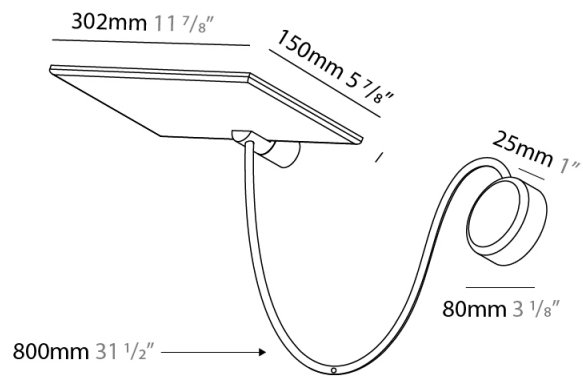

PROJECT	_____
TYPE	_____
SPECIFIER	_____
QUANTITY	_____
DATE	_____

GIUUP SURFACE

D43032-

base number   Finish
Options

1. To build a product code in our configurator select the specify button on the base model # product page
2. To build a manual product code on this datasheet choose from the options listed below in blue font and add the suffix to the base model #

GENERAL

Series: GiuUp
Partner: Icone
Division: Design
Installation: Surface
Product Type: Wall Surface
Mounting Location: Wall
Light Distribution: Adjustable

PHYSICAL

Shape: Rectangle
Length (mm): 302
Length (in): 11 7/8
Width (mm): 150
Width (in): 5 7/8
Fixture Finish: WHI / BLK / DGY
Fixture Material: Aluminum
Cable Details: 800mm / 31 1/2"

ELECTRICAL

Lamp Type: LED
Total Output Wattage (W): 40
Dimming: Electronic Low Voltage Dimming
Input Voltage (V): 120Vac Direct Line

LED

Number of LEDs: 1
Color Temperature (°K): 3000
Nominal Lumen (lm): 3800
CRI: >90 CRI
Lamp Life (hrs): 50000

OPTICAL

RATINGS AND CERTIFICATIONS

Certified By: Certified for North American Standards
IP rating: IP20

Ø108mm 4 1/4"

2 J-Box Cover Plate included