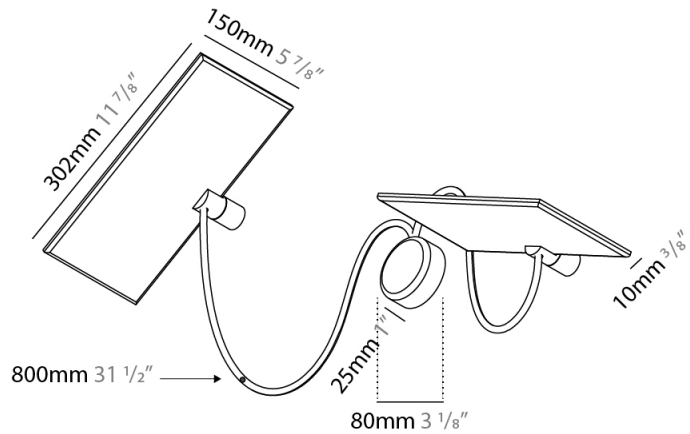

PROJECT	_____
TYPE	_____
SPECIFIER	_____
QUANTITY	_____
DATE	_____

GIUUP 2 SURFACE

D43034-

base number   Finish
Options

1. To build a product code in our configurator select the specify button on the base model # product page
2. To build a manual product code on this datasheet choose from the options listed below in blue font and add the suffix to the base model #

GENERAL

Series: GiuUp
Subseries: GiuUp 2
Partner: Icône
Division: Design
Installation: Surface
Product Type: Wall Surface
Mounting Location: Wall
Light Distribution: Adjustable

PHYSICAL

Shape: Rectangle
Length (mm): 302
Length (in): 11 7/8
Width (mm): 150
Width (in): 5 7/8
Fixture Finish: WHI / BLK / DGY
Fixture Material: Aluminum
Cable Details: 800mm / 31 1/2" per panel

ELECTRICAL

Lamp Type: LED
Total Output Wattage (W): 40
Max. Wattage Per Lamp (W): 20
Dimming: Electronic Low Voltage Dimming
Input Voltage (V): 120Vac Direct Line

LED

Number of LEDs: 2
Color Temperature (°K): 3000
Nominal Lumen (lm): 3800
CRI: >90 CRI
Lamp Life (hrs): 50000

OPTICAL

RATINGS AND CERTIFICATIONS

Certified By: Certified for North American Standards
IP rating: IP20

Ø108mm 4 1/4"

3 J-Box Cover Plate included