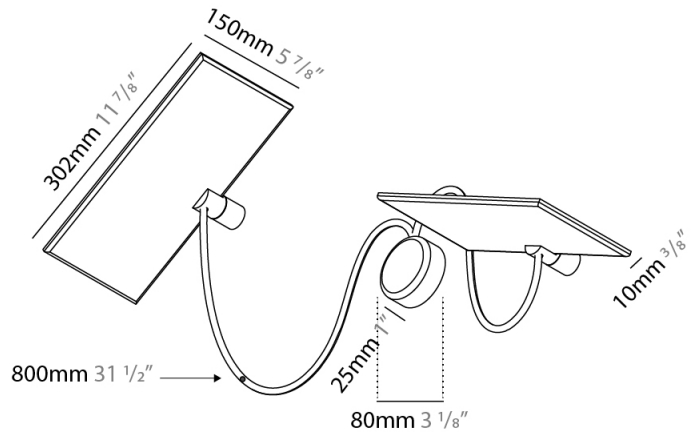

PROJECT	_____
TYPE	_____
SPECIFIER	_____
QUANTITY	_____
DATE	_____

GIUUP 2 SURFACE

D43034-

base number   Finish
Options

1. To build a product code in our configurator select the specify button on the base model # product page
2. To build a manual product code on this datasheet choose from the options listed below in blue font and add the suffix to the base model #

GENERAL

Series: GiuUp
Subseries: GiuUp 2
Partner: Icone
Division: Design
Installation: Surface
Product Type: Wall Surface
Mounting Location: Wall
Light Distribution: Adjustable

PHYSICAL

Shape: Rectangle
Length (mm): 302
Length (in): 11 7/8
Width (mm): 150
Width (in): 5 7/8
Fixture Finish: WHI / BLK / DGY
Fixture Material: Aluminum
Cable Details: 800mm / 31 1/2" per panel

ELECTRICAL

Lamp Type: LED
Total Output Wattage (W): 40
Max. Wattage Per Lamp (W): 20
Dimming: Electronic Low Voltage Dimming
Input Voltage (V): 120Vac Direct Line

LED

Number of LEDs: 2
Color Temperature (°K): 3000
Nominal Lumen (lm): 3800
CRI: >90 CRI
Lamp Life (hrs): 50000

OPTICAL

RATINGS AND CERTIFICATIONS

Certified By: Certified for North American Standards
IP rating: IP20

Ø108mm 4 1/4"

3 J-Box Cover Plate included