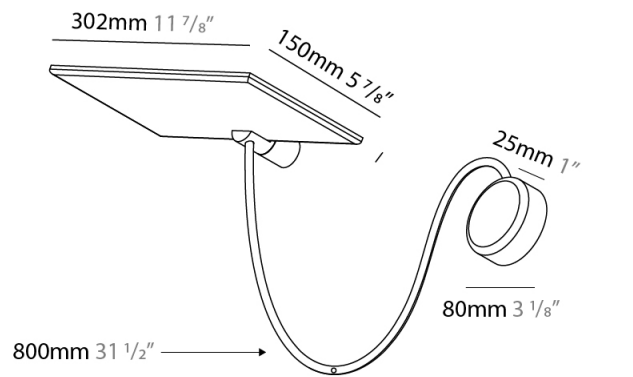

GENERAL

Series: GiuUp
 Subseries: GiuUp 1
 Partner: Icône
 Division: Design
 Installation: Surface
 Product Type: Wall Surface
 Mounting Location: Wall
 Light Distribution: Adjustable

PHYSICAL

Shape: Rectangle
 Length (mm): 302
 Length (in): 11 7/8
 Width (mm): 150
 Width (in): 5 7/8
 Fixture Finish: WHI / BLK / DGY
 Fixture Material: Aluminum
 Cable Details: 800mm / 31 1/2"

GENERAL

Series: GiuUp
 Subseries: GiuUp Single
 Partner: Icone
 Division: Design
 Installation: Surface
 Product Type: Wall Surface
 Mounting Location: Wall
 Light Distribution: Adjustable

PHYSICAL

Shape: Rectangle
 Length (mm): 302
 Length (in): 11 7/8
 Width (mm): 150
 Width (in): 5 7/8
 Fixture Finish: WHI / BLK / DGY
 Fixture Material: Aluminum

GENERAL

Series: GiuUp
 Partner: Icone
 Division: Design
 Installation: Surface
 Product Type: Wall Surface
 Mounting Location: Wall
 Light Distribution: Adjustable

PHYSICAL

Shape: Rectangle
 Length (mm): 302
 Length (in): 11 7/8
 Width (mm): 150
 Width (in): 5 7/8
 Fixture Finish: WHI / BLK / DGY
 Fixture Material: Aluminum
 Cable Details: 800mm / 31 1/2"

OPTICAL

RATINGS AND CERTIFICATIONS

Certified By: Certified for North American Standards
 IP rating: IP20

Ø108mm 4 1/4"

2 J-Box Cover Plate included

GIUUP SURFACE

D43032-

PROJECT