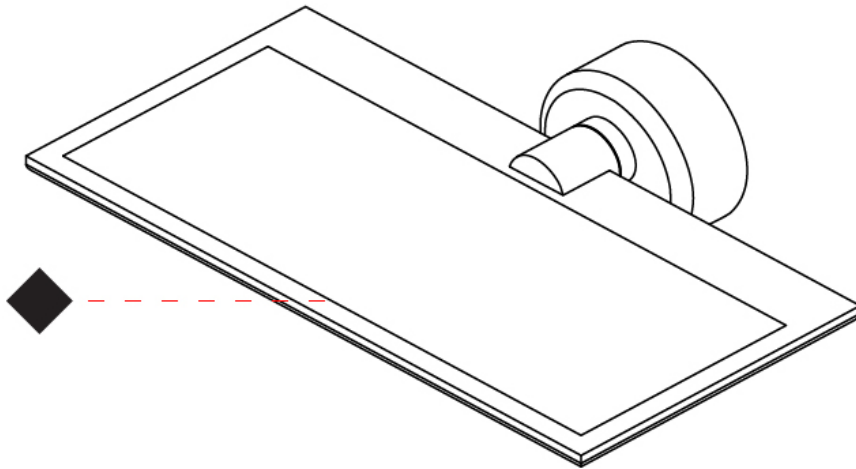

D43033-

PROJECT	_____
TYPE	_____
SPECIFIER	_____
QUANTITY	_____
DATE	_____