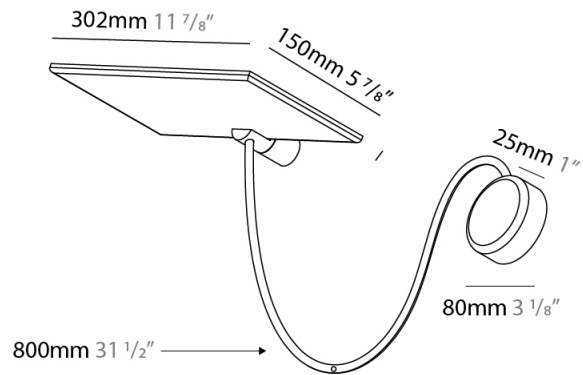

PROJECT	_____
TYPE	_____
SPECIFIER	_____
QUANTITY	_____
DATE	_____

GIUUP 1 SURFACE

D43028-

base number   Finish
Options

1. To build a product code in our configurator select the specify button on the base model # product page
2. To build a manual product code on this datasheet choose from the options listed below in blue font and add the suffix to the base model #

GENERAL

Series: GiuUp
Subseries: GiuUp 1
Partner: Icône
Division: Design
Installation: Surface
Product Type: Wall Surface
Mounting Location: Wall
Light Distribution: Adjustable

PHYSICAL

Shape: Rectangle
Length (mm): 302
Length (in): 11 7/8
Width (mm): 150
Width (in): 5 7/8
Fixture Finish: WHI / BLK / DGY
Fixture Material: Aluminum
Cable Details: 800mm / 31 1/2"

ELECTRICAL

Lamp Type: LED
Total Output Wattage (W): 20
Dimming: Electronic Low Voltage Dimming
Input Voltage (V): 120Vac Direct Line

LED

Number of LEDs: 1
Color Temperature (°K): 3000
Nominal Lumen (lm): 1900
CRI: >90 CRI
Lamp Life (hrs): 50000

OPTICAL

RATINGS AND CERTIFICATIONS

Certified By: Certified for North American Standards
IP rating: IP20

Ø108mm 4 1/4"

2 J-Box Cover Plate included