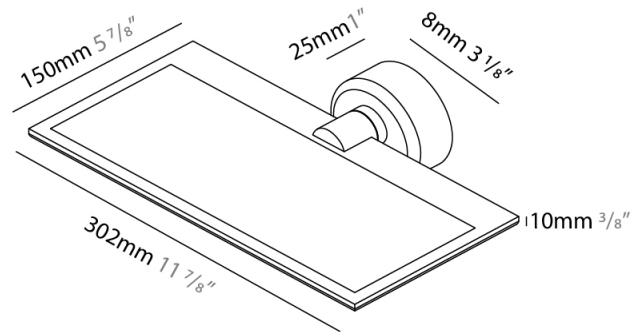

GENERAL

Series: GiuUp
 Subseries: GiuUp 1
 Partner: Icône
 Division: Design
 Installation: Surface
 Product Type: Wall Surface
 Mounting Location: Wall
 Light Distribution: Adjustable

PHYSICAL

Shape: Rectangle
 Length (mm): 302
 Length (in): 11 7/8
 Width (mm): 150
 Width (in): 5 7/8
 Fixture Finish: WHI / BLK / DGY
 Fixture Material: Aluminum
 Cable Details: 800mm / 31 1/2"

GENERAL

Series: GiuUp
 Partner: Icone
 Division: Design
 Installation: Surface
 Product Type: Wall Surface
 Mounting Location: Wall
 Light Distribution: Adjustable

PHYSICAL

Shape: Rectangle
 Length (mm): 302
 Length (in): 11 7/8
 Width (mm): 150
 Width (in): 5 7/8
 Fixture Finish: WHI / BLK / DGY
 Fixture Material: Aluminum
 Cable Details: 800mm / 31 1/2"

GENERAL

Series: GiuUp
 Partner: Icône
 Division: Design
 Installation: Surface
 Product Type: Wall Surface
 Mounting Location: Wall
 Light Distribution: Adjustable

PHYSICAL

Shape: Rectangle
 Length (mm): 302
 Length (in): 11 7/8
 Width (mm): 150
 Width (in): 5 7/8
 Fixture Finish: WHI / BLK / DGY
 Fixture Material: Aluminum

OPTICAL

RATINGS AND CERTIFICATIONS

Certified By: Certified for North American Standards
 IP rating: IP20

Ø108mm 4 1/4"

J-Box Cover Plate included

D43033-

PROJECT	_____
TYPE	_____
SPECIFIER	_____
QUANTITY	_____
DATE	_____