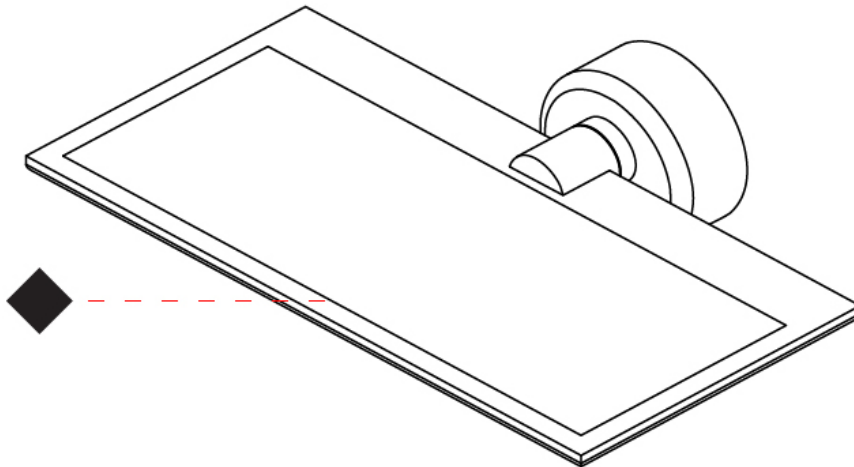

D43033-

PROJECT _____

TYPE _____

SPECIFIER _____

QUANTITY _____

DATE _____

D