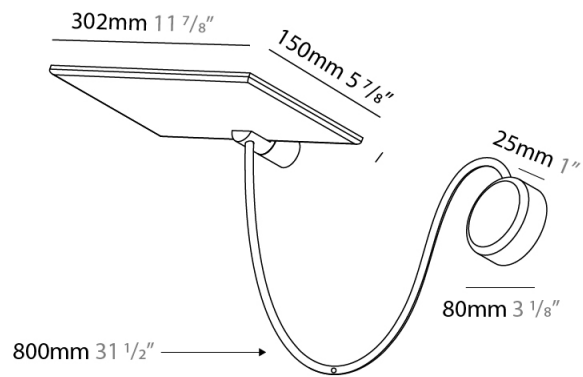

GENERAL

Series: GiuUp
 Subseries: GiuUp 1
 Brand: Icône
 Division: Design
 Mounting Type: Surface
 Mounting Location: Wall
 Subcategory: Ambient

PHYSICAL

Shape: Rectangle
 Length (mm): 302
 Length (in): 11 7/8
 Width (mm): 150
 Width (in): 5 7/8
 Light Distribution: Direct / Indirect
 Fixture Finish: WHI / BLK / DGY
 Fixture Material: Aluminum
 Cable Details: 800mm / 31 1/2"

GENERAL

Series: GiuUp
 Subseries: GiuUp Single
 Brand: Icône
 Division: Design
 Mounting Type: Surface
 Mounting Location: Wall
 Subcategory: Ambient

PHYSICAL

Shape: Rectangle
 Length (mm): 302
 Length (in): 11 7/8
 Width (mm): 150
 Width (in): 5 7/8
 Light Distribution: Direct / Indirect
 Fixture Finish: WHI / BLK / DGY
 Fixture Material: Aluminum

GENERAL

Series: GiuUp
 Brand: Icone
 Division: Design
 Mounting Type: Surface
 Mounting Location: Wall
 Subcategory: Ambient

PHYSICAL

Shape: Rectangle
 Length (mm): 302
 Length (in): 11 7/8
 Width (mm): 150
 Width (in): 5 7/8
 Light Distribution: Direct / Indirect
 Fixture Finish: WHI / BLK / DGY
 Fixture Material: Aluminum
 Cable Details: 800mm / 31 1/2"

OPTICAL

RATINGS AND CERTIFICATIONS

Certified By: Certified for North American Standards
 IP rating: IP20

Ø108mm 4 1/4"

2 J-Box Cover Plate included

GIUUP SURFACE

D43032-

PROJECT