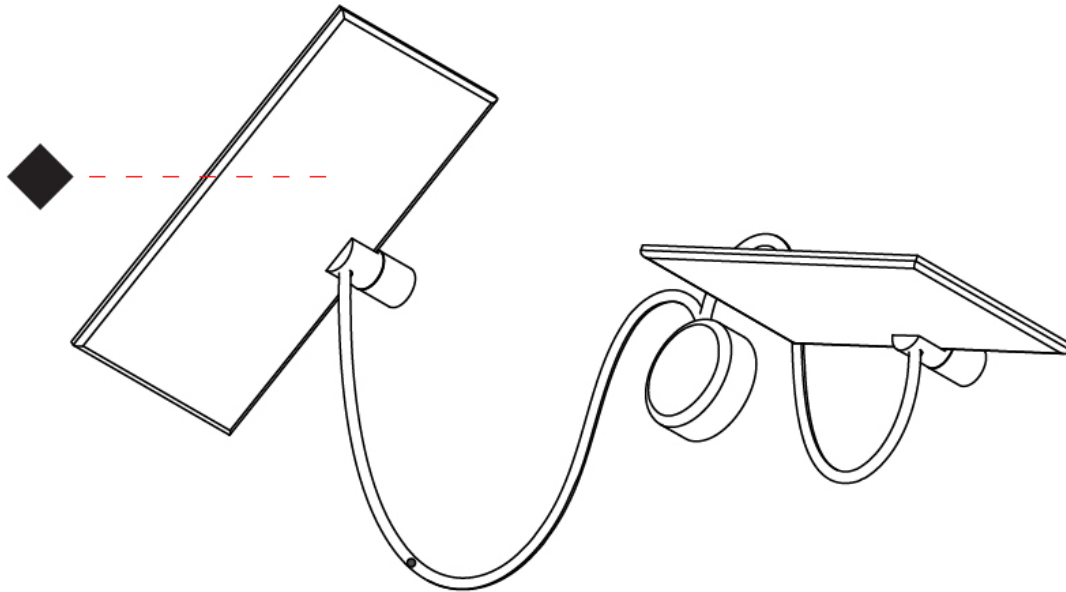

GIUUP 2 SURFACE

D43034-

PROJECT _____

TYPE _____

SPECIFIER _____

QUANTITY _____

DATE _____

D