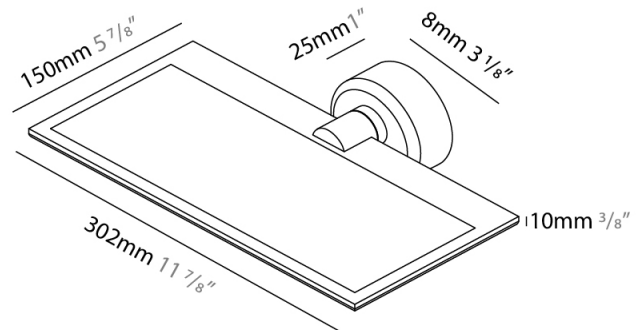

GIUUP SINGLE SURFACE

D43029-

base number   Finish
Options

PROJECT	_____
TYPE	_____
SPECIFIER	_____
QUANTITY	_____
DATE	_____

1. To build a product code in our configurator select the specify button on the base model # product page
2. To build a manual product code on this datasheet choose from the options listed below in blue font and add the suffix to the base model #

GENERAL

Series: GiuUp
Subseries: GiuUp Single
Brand: Icône
Division: Design
Mounting Type: Surface
Mounting Location: Wall
Subcategory: Ambient

PHYSICAL

Shape: Rectangle
Length (mm): 302
Length (in): 11 7/8
Width (mm): 150
Width (in): 5 7/8
Light Distribution: Direct / Indirect
Fixture Finish: WHI / BLK / DGY
Fixture Material: Aluminum

ELECTRICAL

Lamp Type: LED
Total Output Wattage (W): 40
Dimming: Electronic Low Voltage Dimming
Input Voltage (V): 120Vac Direct Line

LED

Number of LEDs: 1
Color Temperature (°K): 3000
Nominal Lumen (lm): 3800
CRI: >90 CRI
Lamp Life (hrs): 50000

OPTICAL

RATINGS AND CERTIFICATIONS

Certified By: Certified for North American Standards
IP rating: IP20

Ø108mm 4 1/4"

J-Box Cover Plate included