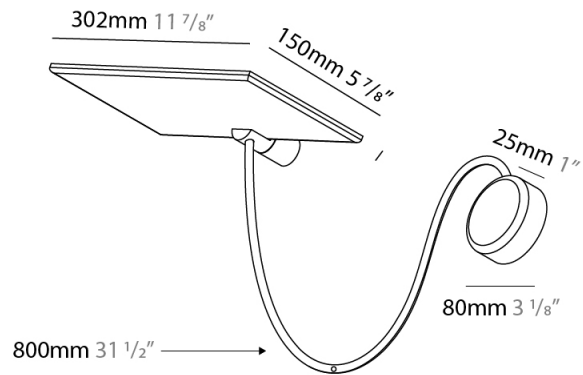

PROJECT	_____
TYPE	_____
SPECIFIER	_____
QUANTITY	_____
DATE	_____

GIUUP 1 SURFACE

D43028-

base number   Finish
Options

1. To build a product code in our configurator select the specify button on the base model # product page
2. To build a manual product code on this datasheet choose from the options listed below in blue font and add the suffix to the base model #

GENERAL

Series: GiuUp
Subseries: GiuUp 1
Brand: Icône
Division: Design
Mounting Type: Surface
Mounting Location: Wall
Subcategory: Ambient

PHYSICAL

Shape: Rectangle
Length (mm): 302
Length (in): 11 7/8
Width (mm): 150
Width (in): 5 7/8
Light Distribution: Direct / Indirect
Fixture Finish: WHI / BLK / DGY
Fixture Material: Aluminum
Cable Details: 800mm / 31 1/2"

ELECTRICAL

Lamp Type: LED
Total Output Wattage (W): 20
Dimming: Electronic Low Voltage Dimming
Input Voltage (V): 120Vac Direct Line

LED

Number of LEDs: 1
Color Temperature (°K): 3000
Nominal Lumen (lm): 1900
CRI: >90 CRI
Lamp Life (hrs): 50000

OPTICAL

RATINGS AND CERTIFICATIONS

Certified By: Certified for North American Standards
IP rating: IP20

Ø108mm 4 1/4"

2 J-Box Cover Plate included