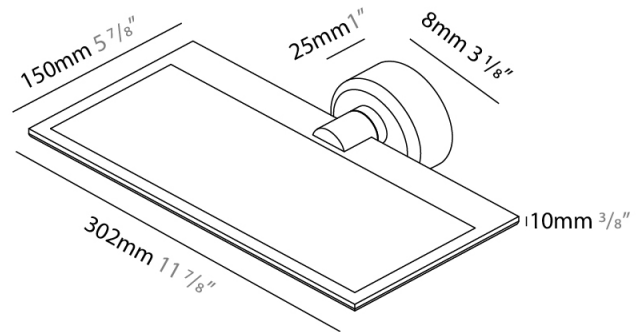

PROJECT	_____
TYPE	_____
SPECIFIER	_____
QUANTITY	_____
DATE	_____

GIUUP SURFACE

D43033-

base number   Finish
Options

1. To build a product code in our configurator select the specify button on the base model # product page
2. To build a manual product code on this datasheet choose from the options listed below in blue font and add the suffix to the base model #

GENERAL

Series: GiuUp
Brand: Icône
Division: Design
Mounting Type: Surface
Mounting Location: Wall
Subcategory: Ambient

PHYSICAL

Shape: Rectangle
Length (mm): 302
Length (in): 11 7/8
Width (mm): 150
Width (in): 5 7/8
Light Distribution: Direct / Indirect
Fixture Finish: WHI / BLK / DGY
Fixture Material: Aluminum

ELECTRICAL

Lamp Type: LED
Total Output Wattage (W): 20
Dimming: Electronic Low Voltage Dimming
Input Voltage (V): 120Vac Direct Line

LED

Number of LEDs: 1
Color Temperature (°K): 3000
Nominal Lumen (lm): 1900
CRI: >90 CRI
Lamp Life (hrs): 50000

OPTICAL

RATINGS AND CERTIFICATIONS

Certified By: Certified for North American Standards
IP rating: IP20

Ø108mm 4 1/4"

J-Box Cover Plate included