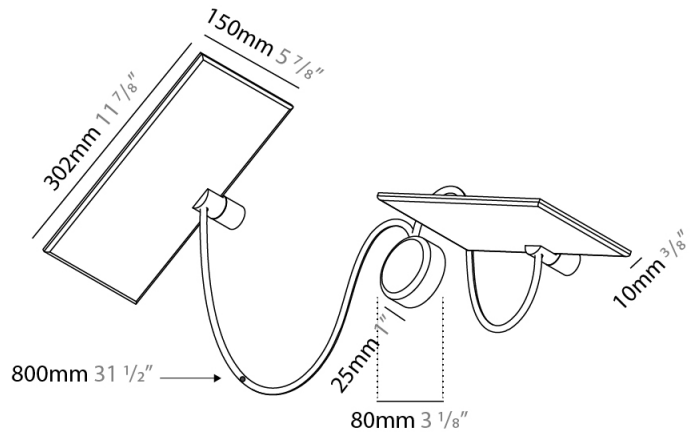

PROJECT	_____
TYPE	_____
SPECIFIER	_____
QUANTITY	_____
DATE	_____

GIUUP 2 SURFACE

D43035-

base number   Finish
Options

1. To build a product code in our configurator select the specify button on the base model # product page
2. To build a manual product code on this datasheet choose from the options listed below in blue font and add the suffix to the base model #

GENERAL

Series: GiuUp
Subseries: GiuUp 2
Brand: Icône
Division: Design
Mounting Type: Surface
Mounting Location: Wall
Subcategory: Ambient

PHYSICAL

Shape: Rectangle
Length (mm): 302
Length (in): 11 7/8
Width (mm): 150
Width (in): 5 7/8
Light Distribution: Direct / Indirect
Fixture Finish: WHI / BLK / DGY
Fixture Material: Aluminum
Cable Details: 800mm / 31 1/2" per panel

ELECTRICAL

Lamp Type: LED
Total Output Wattage (W): 80
Max. Wattage Per Lamp (W): 40
Dimming: Electronic Low Voltage Dimming
Input Voltage (V): 120Vac Direct Line

LED

Number of LEDs: 2
Color Temperature (°K): 3000
Nominal Lumen (lm): 7600
CRI: >90 CRI
Lamp Life (hrs): 50000

OPTICAL

RATINGS AND CERTIFICATIONS

Certified By: Certified for North American Standards
IP rating: IP20

Ø108mm 4 1/4"

3 J-Box Cover Plate included