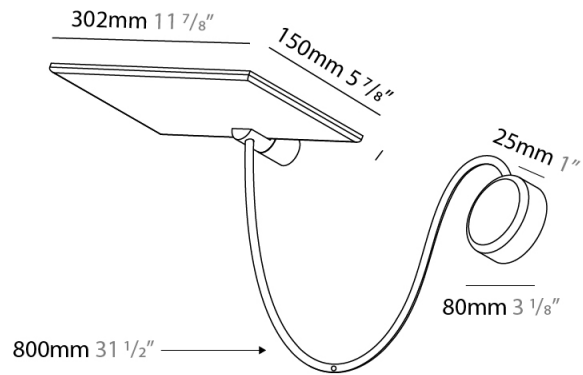

GIUUP SURFACE

D43032-

base number Finish
Options

PROJECT
TYPE
SPECIFIER
QUANTITY
DATE

1. To build a product code in our configurator select the specify button on the base model # product page
2. To build a manual product code on this datasheet choose from the options listed below in blue font and add the suffix to the base model #

GENERAL

Series: GiuUp
Brand: Icone
Division: Design
Mounting Type: Surface
Mounting Location: Wall
Subcategory: Ambient

PHYSICAL

Shape: Rectangle
Length (mm): 302
Length (in): 11 7/8
Width (mm): 150
Width (in): 5 7/8
Light Distribution: Direct / Indirect
Fixture Finish: WHI / BLK / DGY
Fixture Material: Aluminum
Cable Details: 800mm / 31 1/2"

ELECTRICAL

Lamp Type: LED
Total Output Wattage (W): 40
Dimming: Electronic Low Voltage Dimming
Input Voltage (V): 120Vac Direct Line

LED

Number of LEDs: 1
Color Temperature (°K): 3000
Nominal Lumen (lm): 3800
CRI: >90 CRI
Lamp Life (hrs): 50000

OPTICAL

RATINGS AND CERTIFICATIONS

Certified By: Certified for North American Standards
IP rating: IP20

Ø108mm 4 1/4"

2 J-Box Cover Plate included