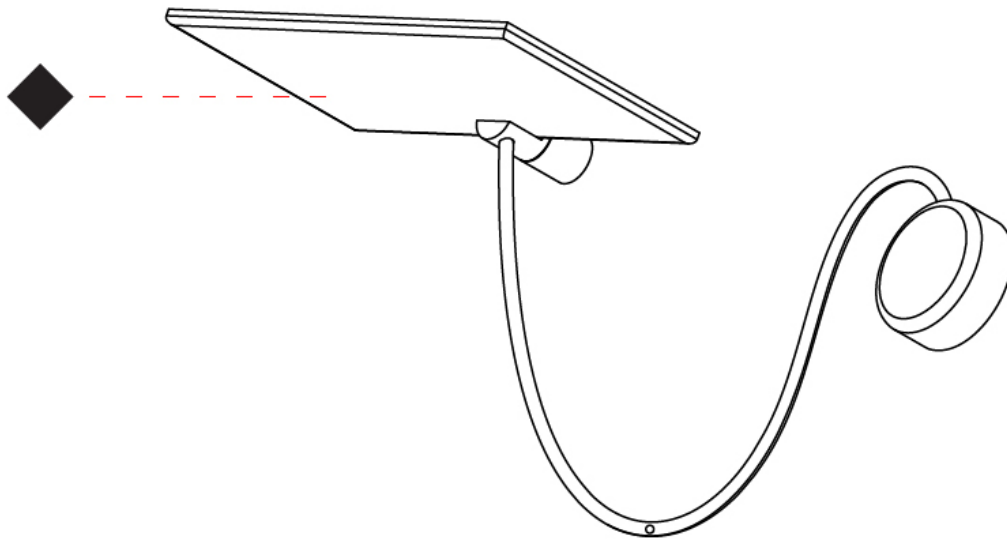

GIUUP SURFACE

D43032-

PROJECT

TYPE

SPECIFIER

QUANTITY

DATE

D