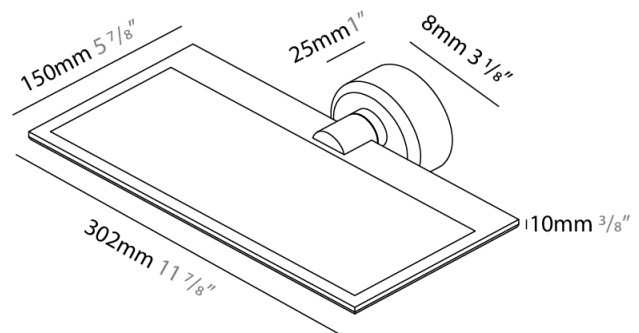

GENERAL

Series: GiuUp
 Subseries: GiuUp 1
 Brand: Icône
 Division: Design
 Mounting Type: Surface
 Mounting Location: Wall
 Subcategory: Ambient

PHYSICAL

Shape: Rectangle
 Length (mm): 302
 Length (in): 11 7/8
 Width (mm): 150
 Width (in): 5 7/8
 Light Distribution: Direct / Indirect
 Fixture Finish: WHI / BLK / DGY
 Fixture Material: Aluminum
 Cable Details: 800mm / 31 1/2"

GENERAL

Series: GiuUp
 Subseries: GiuUp Single
 Brand: Icone
 Division: Design
 Mounting Type: Surface
 Mounting Location: Wall
 Subcategory: Ambient

PHYSICAL

Shape: Rectangle
 Length (mm): 302
 Length (in): 11 7/8
 Width (mm): 150
 Width (in): 5 7/8
 Light Distribution: Direct / Indirect
 Fixture Finish: WHI / BLK / DGY
 Fixture Material: Aluminum

OPTICAL

RATINGS AND CERTIFICATIONS

Certified By: Certified for North American Standards
 IP rating: IP20

Ø108mm 4 1/4"

J-Box Cover Plate included

GIUUP SINGLE SURFACE

D43029-

PROJECT

GENERAL

Series: GiuUp
 Brand: Icone
 Division: Design
 Mounting Type: Surface
 Mounting Location: Wall
 Subcategory: Ambient

PHYSICAL

Shape: Rectangle
 Length (mm): 302
 Length (in): 11 7/8
 Width (mm): 150
 Width (in): 5 7/8
 Light Distribution: Direct / Indirect
 Fixture Finish: WHI / BLK / DGY
 Fixture Material: Aluminum
 Cable Details: 800mm / 31 1/2"