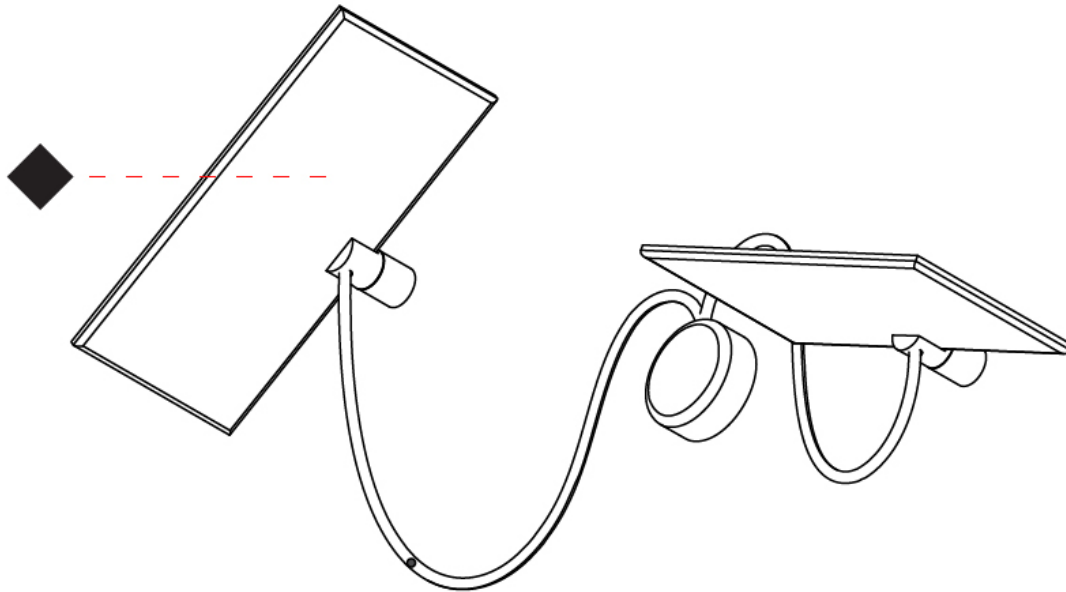

GIUUP 2 SURFACE

D43035-

PROJECT

TYPE

SPECIFIER

QUANTITY

DATE

D