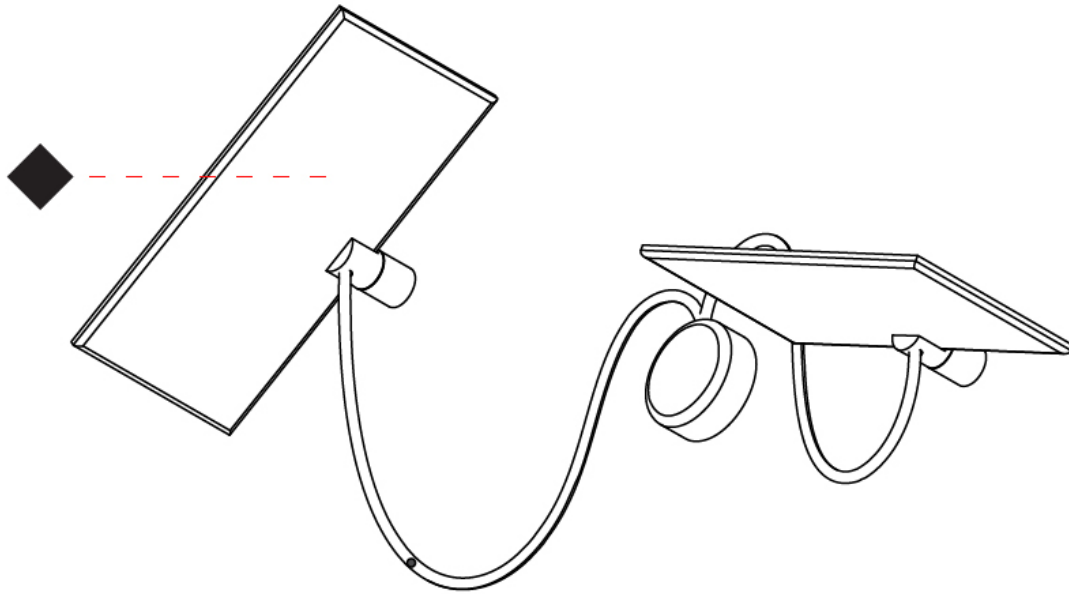

OPTICAL

RATINGS AND CERTIFICATIONS

Certified By: Certified for North American Standards
 IP rating: IP20

Ø108mm 4 1/4"

3 J-Box Cover Plate included

GIUUP 2 SURFACE

D43034-

PROJECT	_____
TYPE	_____
SPECIFIER	_____
QUANTITY	_____
DATE	_____