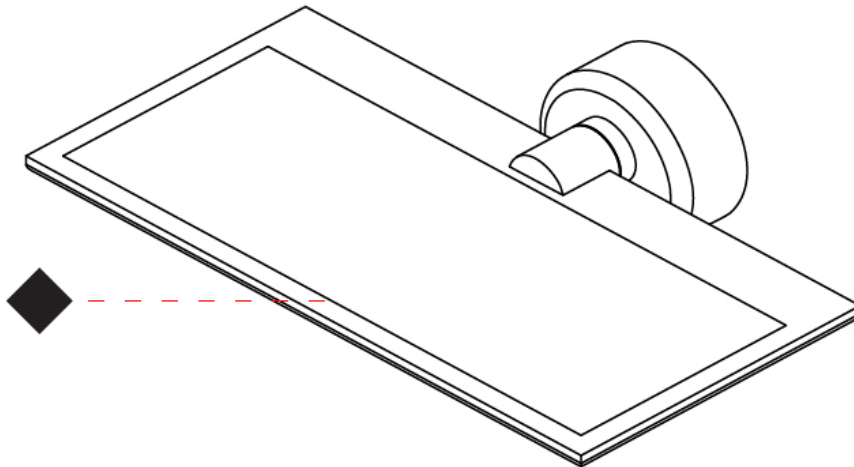

GIUUP SINGLE SURFACE

D43029-

PROJECT

TYPE

SPECIFIER

QUANTITY

DATE