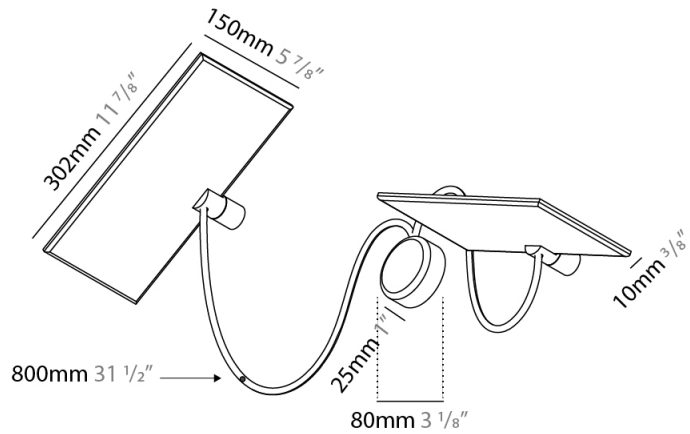

GENERAL

Series: GiuUp
 Subseries: GiuUp 1
 Brand: Icône
 Division: Design
 Mounting Type: Surface
 Mounting Location: Wall
 Subcategory: Ambient

PHYSICAL

Shape: Rectangle
 Length (mm): 302
 Length (in): 11 7/8
 Width (mm): 150
 Width (in): 5 7/8
 Light Distribution: Direct / Indirect
 Fixture Finish: WHI / BLK / DGY
 Fixture Material: Aluminum
 Cable Details: 800mm / 31 1/2"

GENERAL

Series: GiuUp
 Subseries: GiuUp 2
 Brand: Icône
 Division: Design
 Mounting Type: Surface
 Mounting Location: Wall
 Subcategory: Ambient

PHYSICAL

Shape: Rectangle
 Length (mm): 302
 Length (in): 11 7/8
 Width (mm): 150
 Width (in): 5 7/8
 Light Distribution: Direct / Indirect
 Fixture Finish: WHI / BLK / DGY
 Fixture Material: Aluminum
 Cable Details: 800mm / 31 1/2" per panel

OPTICAL

RATINGS AND CERTIFICATIONS

Certified By: Certified for North American Standards
 IP rating: IP20

Ø108mm 4 1/4"

3 J-Box Cover Plate included

GIUUP 2 SURFACE

D43034-

PROJECT	_____
TYPE	_____
SPECIFIER	_____
QUANTITY	_____
DATE	_____