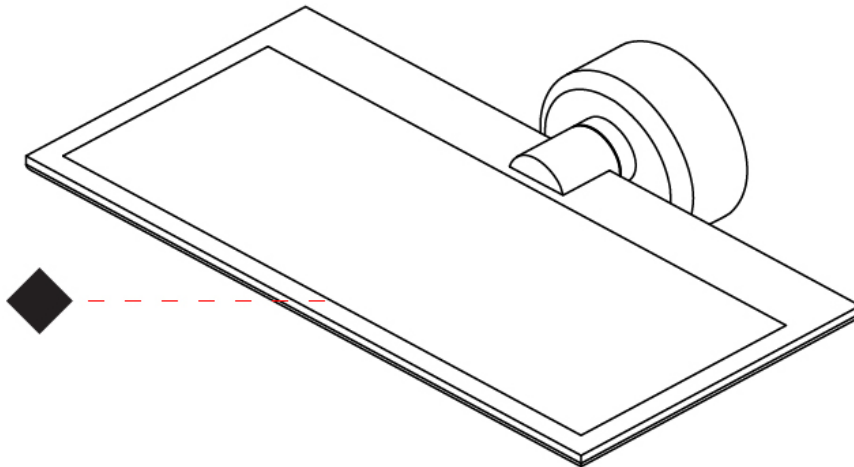

D43033-

PROJECT

TYPE

SPECIFIER

QUANTITY

DATE

D