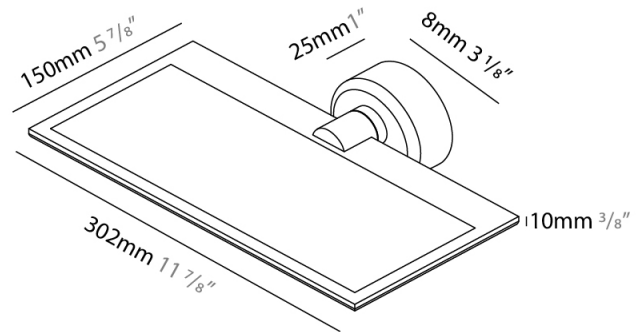

PROJECT	_____
TYPE	_____
SPECIFIER	_____
QUANTITY	_____
DATE	_____

GIUUP SURFACE

D43033-

base number   Finish
Options

1. To build a product code in our configurator select the specify button on the base model # product page
2. To build a manual product code on this datasheet choose from the options listed below in blue font and add the suffix to the base model #

GENERAL

Series: GiuUp
Brand: Icône
Division: Design
Mounting Type: Surface
Mounting Location: Wall
Subcategory: Ambient

PHYSICAL

Shape: Rectangle
Length (mm): 302
Length (in): 11 7/8
Width (mm): 150
Width (in): 5 7/8
Light Distribution: Direct / Indirect
Fixture Finish: WHI / BLK / DGY
Fixture Material: Aluminum

ELECTRICAL

Lamp Type: LED
Total Output Wattage (W): 20
Dimming: Electronic Low Voltage Dimming
Input Voltage (V): 120Vac Direct Line

LED

Number of LEDs: 1
Color Temperature (°K): 3000
Nominal Lumen (lm): 1900
CRI: >90 CRI
Lamp Life (hrs): 50000

OPTICAL

RATINGS AND CERTIFICATIONS

Certified By: Certified for North American Standards
IP rating: IP20

Ø108mm 4 1/4"

J-Box Cover Plate included