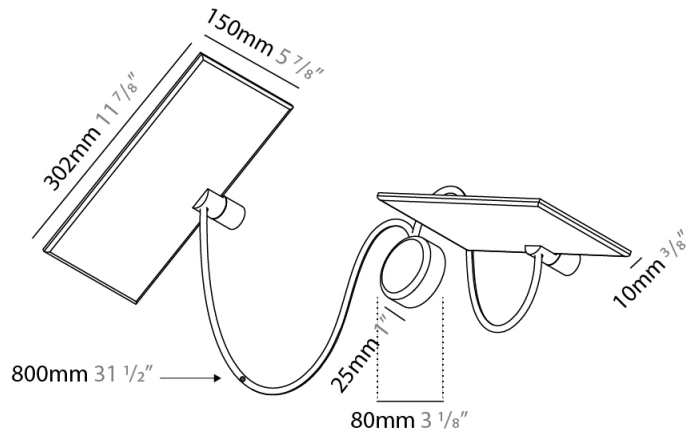

GENERAL

Series: GiuUp
Subseries: GiuUp Single
Brand: Icône
Division: Design
Mounting Type: Surface
Mounting Location: Wall
Subcategory: Ambient

PHYSICAL

Shape: Rectangle
Length (mm): 302
Length (in): 11 7/8
Width (mm): 150
Width (in): 5 7/8
Light Distribution: Direct / Indirect
Fixture Finish: WHI / BLK / DGY
Fixture Material: Aluminum

GENERAL

Series: GiuUp
 Brand: Icone
 Division: Design
 Mounting Type: Surface
 Mounting Location: Wall
 Subcategory: Ambient

PHYSICAL

Shape: Rectangle
 Length (mm): 302
 Length (in): 11 7/8
 Width (mm): 150
 Width (in): 5 7/8
 Light Distribution: Direct / Indirect
 Fixture Finish: WHI / BLK / DGY
 Fixture Material: Aluminum
 Cable Details: 800mm / 31 1/2"

GENERAL

Series: GiuUp
 Subseries: GiuUp 2
 Brand: Icône
 Division: Design
 Mounting Type: Surface
 Mounting Location: Wall
 Subcategory: Ambient

PHYSICAL

Shape: Rectangle
 Length (mm): 302
 Length (in): 11 7/8
 Width (mm): 150
 Width (in): 5 7/8
 Light Distribution: Direct / Indirect
 Fixture Finish: WHI / BLK / DGY
 Fixture Material: Aluminum
 Cable Details: 800mm / 31 1/2" per panel

OPTICAL

RATINGS AND CERTIFICATIONS

Certified By: Certified for North American Standards
 IP rating: IP20

Ø108mm 4 1/4"

3 J-Box Cover Plate included

GIUUP 2 SURFACE

D43034-

PROJECT