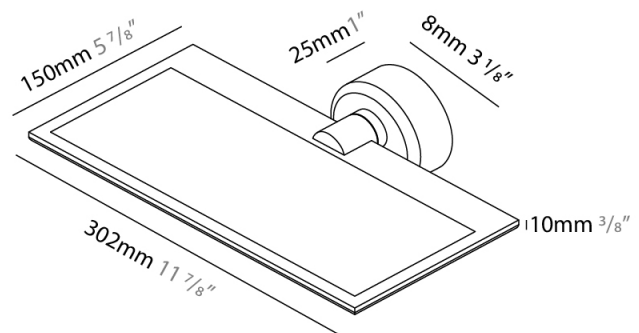

GENERAL

Series: GiuUp
Subseries: GiuUp Single
Brand: Icône
Division: Design
Mounting Type: Surface
Mounting Location: Wall
Subcategory: Ambient

PHYSICAL

Shape: Rectangle
Length (mm): 302
Length (in): 11 7/8
Width (mm): 150
Width (in): 5 7/8
Light Distribution: Direct / Indirect
Fixture Finish: WHI / BLK / DGY
Fixture Material: Aluminum

OPTICAL

RATINGS AND CERTIFICATIONS

Certified By: Certified for North American Standards
IP rating: IP20

Ø108mm 4 1/4"

J-Box Cover Plate included

GIUUP SINGLE SURFACE

D43029-

PROJECT _____

GENERAL

Series: GiuUp
 Brand: Icone
 Division: Design
 Mounting Type: Surface
 Mounting Location: Wall
 Subcategory: Ambient

PHYSICAL

Shape: Rectangle
 Length (mm): 302
 Length (in): 11 7/8
 Width (mm): 150
 Width (in): 5 7/8
 Light Distribution: Direct / Indirect
 Fixture Finish: WHI / BLK / DGY
 Fixture Material: Aluminum
 Cable Details: 800mm / 31 1/2"

GENERAL

Series: GiuUp
 Subseries: GiuUp 2
 Brand: Icône
 Division: Design
 Mounting Type: Surface
 Mounting Location: Wall
 Subcategory: Ambient

PHYSICAL

Shape: Rectangle
 Length (mm): 302
 Length (in): 11 7/8
 Width (mm): 150
 Width (in): 5 7/8
 Light Distribution: Direct / Indirect
 Fixture Finish: WHI / BLK / DGY
 Fixture Material: Aluminum
 Cable Details: 800mm / 31 1/2" per panel