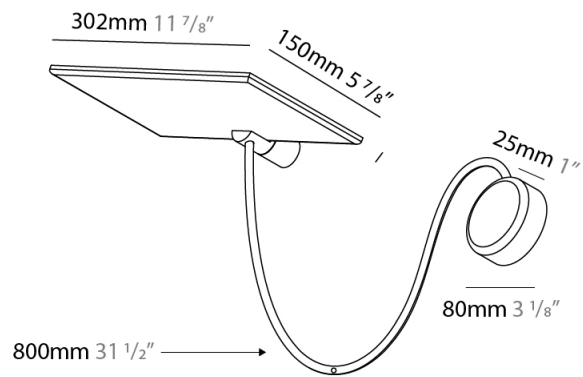

GENERAL

Series: GiuUp
Subseries: GiuUp Single
Brand: Icône
Division: Design
Mounting Type: Surface
Mounting Location: Wall
Subcategory: Ambient

PHYSICAL

Shape: Rectangle
Length (mm): 302
Length (in): 11 7/8
Width (mm): 150
Width (in): 5 7/8
Light Distribution: Direct / Indirect
Fixture Finish: WHI / BLK / DGY
Fixture Material: Aluminum

GENERAL

Series: GiuUp
 Brand: Icone
 Division: Design
 Mounting Type: Surface
 Mounting Location: Wall
 Subcategory: Ambient

PHYSICAL

Shape: Rectangle
 Length (mm): 302
 Length (in): 11 7/8
 Width (mm): 150
 Width (in): 5 7/8
 Light Distribution: Direct / Indirect
 Fixture Finish: WHI / BLK / DGY
 Fixture Material: Aluminum
 Cable Details: 800mm / 31 1/2"

OPTICAL

RATINGS AND CERTIFICATIONS

Certified By: Certified for North American Standards
 IP rating: IP20

Ø108mm 4 1/4"

2 J-Box Cover Plate included

GIUUP SURFACE

D43032-

PROJECT

GENERAL

Series: GiuUp
 Subseries: GiuUp 2
 Brand: Icône
 Division: Design
 Mounting Type: Surface
 Mounting Location: Wall
 Subcategory: Ambient

PHYSICAL

Shape: Rectangle
 Length (mm): 302
 Length (in): 11 7/8
 Width (mm): 150
 Width (in): 5 7/8
 Light Distribution: Direct / Indirect
 Fixture Finish: WHI / BLK / DGY
 Fixture Material: Aluminum
 Cable Details: 800mm / 31 1/2" per panel