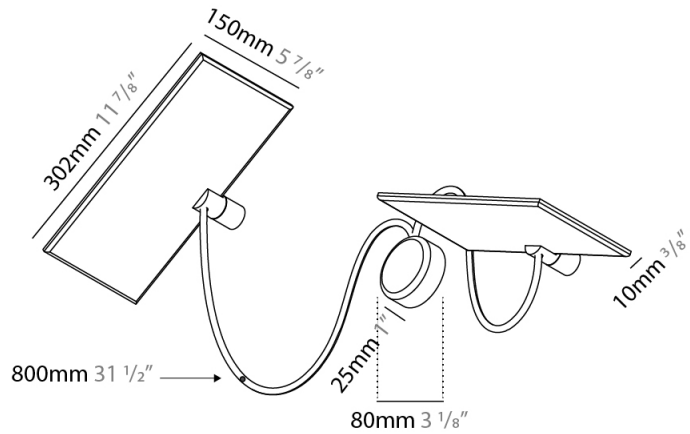

PROJECT	_____
TYPE	_____
SPECIFIER	_____
QUANTITY	_____
DATE	_____

GIUUP 2 SURFACE

D43034-

base number   Finish
Options

1. To build a product code in our configurator select the specify button on the base model # product page
2. To build a manual product code on this datasheet choose from the options listed below in blue font and add the suffix to the base model #

GENERAL

Series: GiuUp
Subseries: GiuUp 2
Brand: Icône
Division: Design
Mounting Type: Surface
Mounting Location: Wall
Subcategory: Ambient

PHYSICAL

Shape: Rectangle
Length (mm): 302
Length (in): 11 7/8
Width (mm): 150
Width (in): 5 7/8
Light Distribution: Direct / Indirect
Fixture Finish: WHI / BLK / DGY
Fixture Material: Aluminum
Cable Details: 800mm / 31 1/2" per panel

ELECTRICAL

Lamp Type: LED
Total Output Wattage (W): 40
Max. Wattage Per Lamp (W): 20
Dimming: Electronic Low Voltage Dimming
Input Voltage (V): 120Vac Direct Line

LED

Number of LEDs: 2
Color Temperature (°K): 3000
Nominal Lumen (lm): 3800
CRI: >90 CRI
Lamp Life (hrs): 50000

OPTICAL

RATINGS AND CERTIFICATIONS

Certified By: Certified for North American Standards
IP rating: IP20

Ø108mm 4 1/4"

3 J-Box Cover Plate included