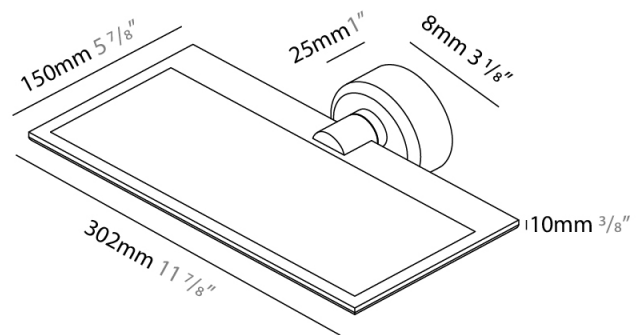

PROJECT _____
TYPE _____
SPECIFIER _____
QUANTITY _____
DATE _____

GIUUP SINGLE SURFACE

D43029-

base number   Finish
Options

1. To build a product code in our configurator select the specify button on the base model # product page
2. To build a manual product code on this datasheet choose from the options listed below in blue font and add the suffix to the base model #

GENERAL

Series: GiuUp
Subseries: GiuUp Single
Brand: Icone
Division: Design
Mounting Type: Surface
Mounting Location: Wall
Subcategory: Ambient

PHYSICAL

Shape: Rectangle
Length (mm): 302
Length (in): 11 7/8
Width (mm): 150
Width (in): 5 7/8
Light Distribution: Direct / Indirect
Fixture Finish: WHI / BLK / DGY
Fixture Material: Aluminum

ELECTRICAL

Lamp Type: LED
Total Output Wattage (W): 40
Dimming: Electronic Low Voltage Dimming
Input Voltage (V): 120Vac Direct Line

LED

Number of LEDs: 1
Color Temperature (°K): 3000
Nominal Lumen (lm): 3800
CRI: >90 CRI
Lamp Life (hrs): 50000

OPTICAL

RATINGS AND CERTIFICATIONS

Certified By: Certified for North American Standards
IP rating: IP20

Ø108mm 4 1/4"

J-Box Cover Plate included