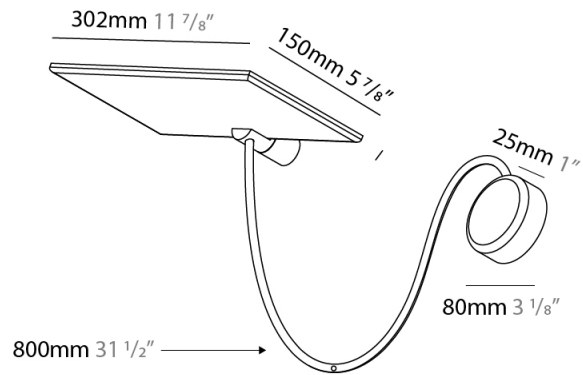

PROJECT
TYPE
SPECIFIER
QUANTITY
DATE

GIUUP SURFACE

D43032-

base number Finish
Options

1. To build a product code in our configurator select the specify button on the base model # product page
2. To build a manual product code on this datasheet choose from the options listed below in blue font and add the suffix to the base model #

GENERAL

Series: GiuUp
Brand: Icone
Division: Design
Mounting Type: Surface
Mounting Location: Wall
Subcategory: Ambient

PHYSICAL

Shape: Rectangle
Length (mm): 302
Length (in): 11 7/8
Width (mm): 150
Width (in): 5 7/8
Light Distribution: Direct / Indirect
Fixture Finish: WHI / BLK / DGY
Fixture Material: Aluminum
Cable Details: 800mm / 31 1/2"

ELECTRICAL

Lamp Type: LED
Total Output Wattage (W): 40
Dimming: Electronic Low Voltage Dimming
Input Voltage (V): 120Vac Direct Line

LED

Number of LEDs: 1
Color Temperature (°K): 3000
Nominal Lumen (lm): 3800
CRI: >90 CRI
Lamp Life (hrs): 50000

OPTICAL

RATINGS AND CERTIFICATIONS

Certified By: Certified for North American Standards
IP rating: IP20

Ø108mm 4 1/4"

2 J-Box Cover Plate included