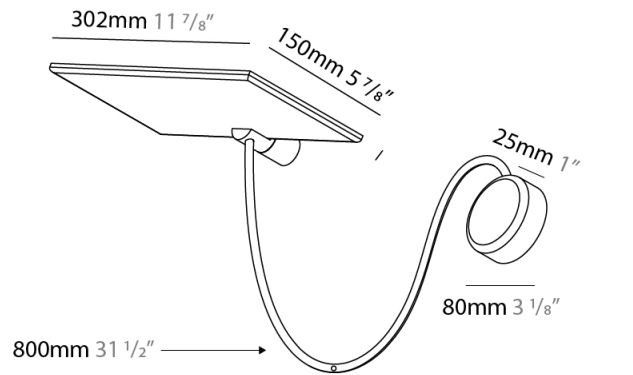

PROJECT	_____
TYPE	_____
SPECIFIER	_____
QUANTITY	_____
DATE	_____

GIUUP SURFACE

D43032-

base number   Finish
Options

1. To build a product code in our configurator select the specify button on the base model # product page
2. To build a manual product code on this datasheet choose from the options listed below in blue font and add the suffix to the base model #

GENERAL

Series: GiuUp
Partner: Icone
Division: Design
Installation: Surface
Product Type: Wall Surface
Mounting Location: Wall
Light Distribution: Adjustable

PHYSICAL

Shape: Rectangle
Length (mm): 302
Length (in): 11 7/8
Width (mm): 150
Width (in): 5 7/8
Fixture Finish: WHI / BLK / DGY
Fixture Material: Aluminum
Cable Details: 800mm / 31 1/2"

ELECTRICAL

Lamp Type: LED
Total Output Wattage (W): 40
Dimming: Electronic Low Voltage Dimming
Input Voltage (V): 120Vac Direct Line

LED

Number of LEDs: 1
Color Temperature (°K): 3000
Nominal Lumen (lm): 3800
CRI: >90 CRI
Lamp Life (hrs): 50000

OPTICAL

RATINGS AND CERTIFICATIONS

Certified By: Certified for North American Standards
IP rating: IP20

Ø108mm 4 1/4"

2 J-Box Cover Plate included