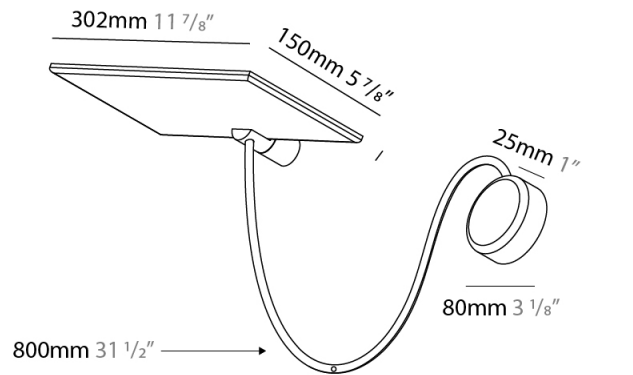

PROJECT	_____
TYPE	_____
SPECIFIER	_____
QUANTITY	_____
DATE	_____

GIUUP 1 SURFACE

D43028-

base number   Finish
Options

1. To build a product code in our configurator select the specify button on the base model # product page
2. To build a manual product code on this datasheet choose from the options listed below in blue font and add the suffix to the base model #

GENERAL

Series: GiuUp
Subseries: GiuUp 1
Partner: Icône
Division: Design
Installation: Surface
Product Type: Wall Surface
Mounting Location: Wall
Light Distribution: Adjustable

PHYSICAL

Shape: Rectangle
Length (mm): 302
Length (in): 11 7/8
Width (mm): 150
Width (in): 5 7/8
Fixture Finish: WHI / BLK / DGY
Fixture Material: Aluminum
Cable Details: 800mm / 31 1/2"

ELECTRICAL

Lamp Type: LED
Total Output Wattage (W): 20
Dimming: Electronic Low Voltage Dimming
Input Voltage (V): 120Vac Direct Line

LED

Number of LEDs: 1
Color Temperature (°K): 3000
Nominal Lumen (lm): 1900
CRI: >90 CRI
Lamp Life (hrs): 50000

OPTICAL

RATINGS AND CERTIFICATIONS

Certified By: Certified for North American Standards
IP rating: IP20

Ø108mm 4 1/4"

2 J-Box Cover Plate included