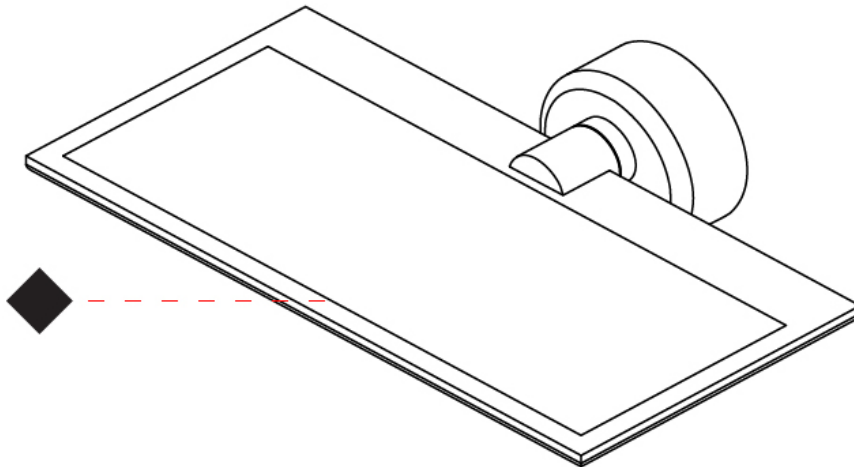

OPTICAL

RATINGS AND CERTIFICATIONS

Certified By: Certified for North American Standards
 IP rating: IP20

Ø108mm 4 1/4"

J-Box Cover Plate included

D43033-

PROJECT	_____
TYPE	_____
SPECIFIER	_____
QUANTITY	_____
DATE	_____