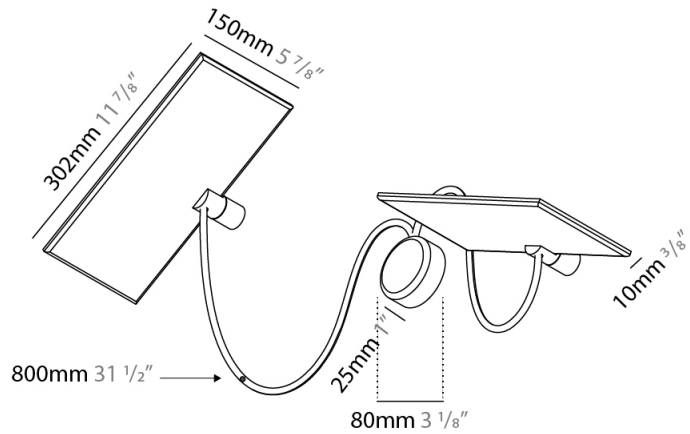

GENERAL

Series: GiuUp
 Subseries: GiuUp 1
 Brand: Icône
 Division: Design
 Mounting Type: Surface
 Mounting Location: Wall
 Subcategory: Ambient

PHYSICAL

Shape: Rectangle
 Length (mm): 302
 Length (in): 11 7/8
 Width (mm): 150
 Width (in): 5 7/8
 Light Distribution: Direct / Indirect
 Fixture Finish: WHI / BLK / DGY
 Fixture Material: Aluminum
 Cable Details: 800mm / 31 1/2"

GENERAL

Series: GiuUp
 Brand: Icone
 Division: Design
 Mounting Type: Surface
 Mounting Location: Wall
 Subcategory: Ambient

PHYSICAL

Shape: Rectangle
 Length (mm): 302
 Length (in): 11 7/8
 Width (mm): 150
 Width (in): 5 7/8
 Light Distribution: Direct / Indirect
 Fixture Finish: WHI / BLK / DGY
 Fixture Material: Aluminum
 Cable Details: 800mm / 31 1/2"

GENERAL

Series: GiuUp
 Subseries: GiuUp 2
 Brand: Icane
 Division: Design
 Mounting Type: Surface
 Mounting Location: Wall
 Subcategory: Ambient

PHYSICAL

Shape: Rectangle
 Length (mm): 302
 Length (in): 11 7/8
 Width (mm): 150
 Width (in): 5 7/8
 Light Distribution: Direct / Indirect
 Fixture Finish: WHI / BLK / DGY
 Fixture Material: Aluminum
 Cable Details: 800mm / 31 1/2" per panel

OPTICAL

RATINGS AND CERTIFICATIONS

Certified By: Certified for North American Standards
 IP rating: IP20

Ø108mm 4 1/4"

3 J-Box Cover Plate included

GIUUP 2 SURFACE

D43034-

PROJECT	_____
TYPE	_____
SPECIFIER	_____
QUANTITY	_____
DATE	_____