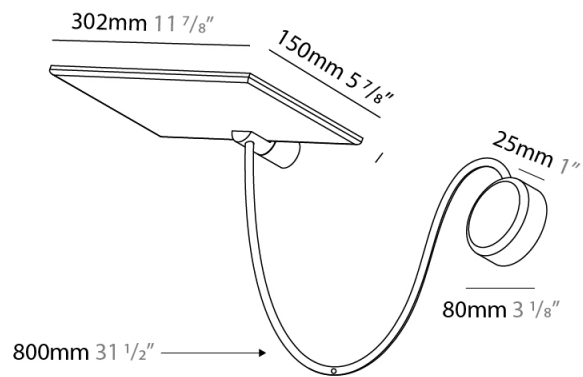

GENERAL

Series: GiuUp
 Subseries: GiuUp 1
 Partner: Icône
 Division: Design
 Installation: Surface
 Product Type: Wall Surface
 Mounting Location: Wall
 Light Distribution: Adjustable

PHYSICAL

Shape: Rectangle
 Length (mm): 302
 Length (in): 11 7/8
 Width (mm): 150
 Width (in): 5 7/8
 Fixture Finish: WHI / BLK / DGY
 Fixture Material: Aluminum
 Cable Details: 800mm / 31 1/2"

OPTICAL

RATINGS AND CERTIFICATIONS

Certified By: Certified for North American Standards
 IP rating: IP20

Ø108mm 4 1/4"

2 J-Box Cover Plate included

GIUUP 1 SURFACE

D43028-

PROJECT

GENERAL

Series: GiuUp
 Partner: Icône
 Division: Design
 Installation: Surface
 Product Type: Wall Surface
 Mounting Location: Wall
 Light Distribution: Adjustable

PHYSICAL

Shape: Rectangle
 Length (mm): 302
 Length (in): 11 7/8
 Width (mm): 150
 Width (in): 5 7/8
 Fixture Finish: WHI / BLK / DGY
 Fixture Material: Aluminum