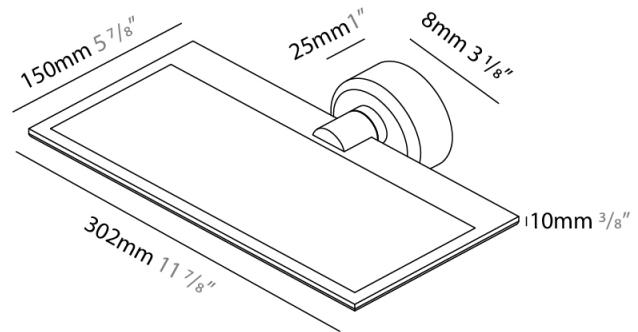

GENERAL

Series: GiuUp
 Subseries: GiuUp 1
 Partner: Icône
 Division: Design
 Installation: Surface
 Product Type: Wall Surface
 Mounting Location: Wall
 Light Distribution: Adjustable

PHYSICAL

Shape: Rectangle
 Length (mm): 302
 Length (in): 11 7/8
 Width (mm): 150
 Width (in): 5 7/8
 Fixture Finish: WHI / BLK / DGY
 Fixture Material: Aluminum
 Cable Details: 800mm / 31 1/2"

GENERAL

Series: GiuUp
 Partner: Icône
 Division: Design
 Installation: Surface
 Product Type: Wall Surface
 Mounting Location: Wall
 Light Distribution: Adjustable

PHYSICAL

Shape: Rectangle
 Length (mm): 302
 Length (in): 11 7/8
 Width (mm): 150
 Width (in): 5 7/8
 Fixture Finish: WHI / BLK / DGY
 Fixture Material: Aluminum

OPTICAL

RATINGS AND CERTIFICATIONS

Certified By: Certified for North American Standards
 IP rating: IP20

Ø108mm 4 1/4"

J-Box Cover Plate included

D43033-

PROJECT _____

TYPE _____