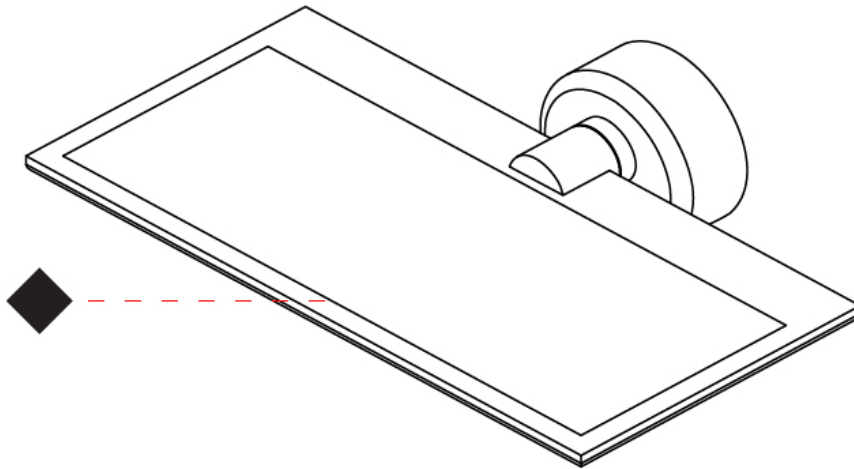

OPTICAL

RATINGS AND CERTIFICATIONS

Certified By: Certified for North American Standards
 IP rating: IP20

Ø108mm 4 1/4"

J-Box Cover Plate included

D43033-

PROJECT	_____
TYPE	_____
SPECIFIER	_____
QUANTITY	_____
DATE	_____