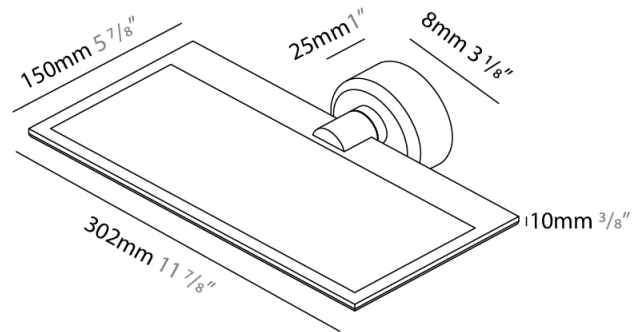

GENERAL

Series: GiuUp
 Subseries: GiuUp 1
 Brand: Icône
 Division: Design
 Mounting Type: Surface
 Mounting Location: Wall
 Subcategory: Ambient

PHYSICAL

Shape: Rectangle
 Length (mm): 302
 Length (in): 11 7/8
 Width (mm): 150
 Width (in): 5 7/8
 Light Distribution: Direct / Indirect
 Fixture Finish: WHI / BLK / DGY
 Fixture Material: Aluminum
 Cable Details: 800mm / 31 1/2"

GENERAL

Series: GiuUp
 Brand: Icone
 Division: Design
 Mounting Type: Surface
 Mounting Location: Wall
 Subcategory: Ambient

PHYSICAL

Shape: Rectangle
 Length (mm): 302
 Length (in): 11 7/8
 Width (mm): 150
 Width (in): 5 7/8
 Light Distribution: Direct / Indirect
 Fixture Finish: WHI / BLK / DGY
 Fixture Material: Aluminum
 Cable Details: 800mm / 31 1/2"

GENERAL

Series: GiuUp
 Brand: Icône
 Division: Design
 Mounting Type: Surface
 Mounting Location: Wall
 Subcategory: Ambient

PHYSICAL

Shape: Rectangle
 Length (mm): 302
 Length (in): 11 7/8
 Width (mm): 150
 Width (in): 5 7/8
 Light Distribution: Direct / Indirect
 Fixture Finish: WHI / BLK / DGY
 Fixture Material: Aluminum

OPTICAL

RATINGS AND CERTIFICATIONS

Certified By: Certified for North American Standards
 IP rating: IP20

Ø108mm 4 1/4"

J-Box Cover Plate included

D43033-

PROJECT	_____
TYPE	_____
SPECIFIER	_____
QUANTITY	_____
DATE	_____