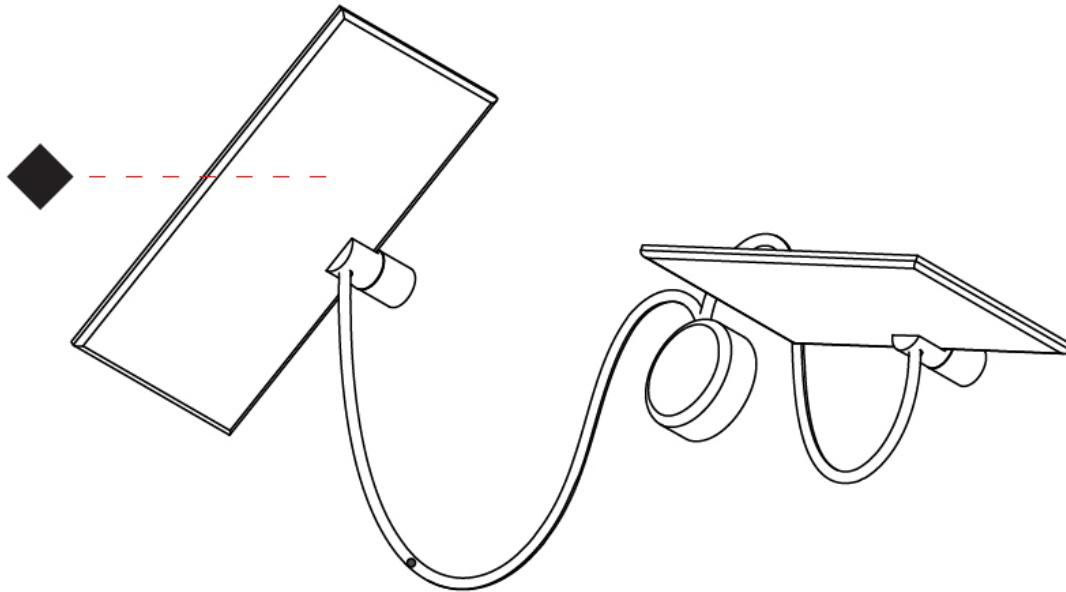

OPTICAL

RATINGS AND CERTIFICATIONS

Certified By: Certified for North American Standards
 IP rating: IP20

Ø108mm 4 1/4"

3 J-Box Cover Plate included

GIUUP 2 SURFACE

D43035-

PROJECT	_____
TYPE	_____
SPECIFIER	_____
QUANTITY	_____
DATE	_____