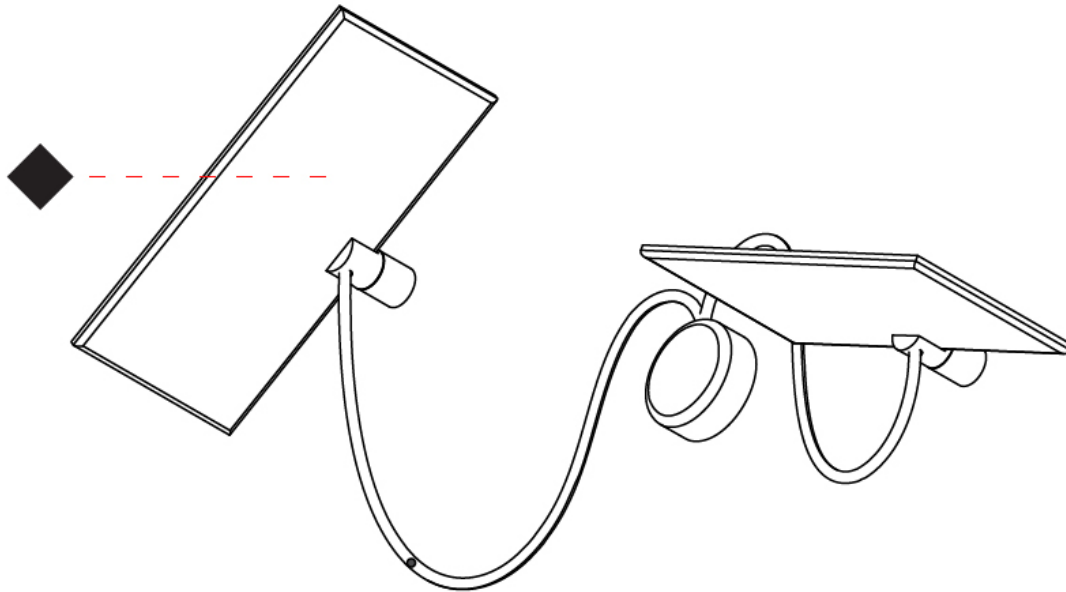

GIUUP 2 SURFACE

D43035-

PROJECT _____

TYPE _____

SPECIFIER _____

QUANTITY _____

DATE _____

D