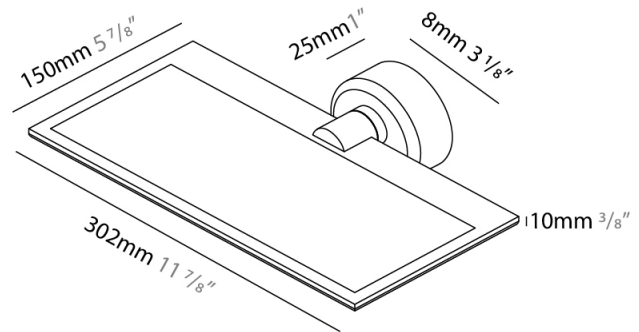

GENERAL

Series: GiuUp
 Subseries: GiuUp 1
 Brand: Icône
 Division: Design
 Mounting Type: Surface
 Mounting Location: Wall
 Subcategory: Ambient

PHYSICAL

Shape: Rectangle
 Length (mm): 302
 Length (in): 11 7/8
 Width (mm): 150
 Width (in): 5 7/8
 Light Distribution: Direct / Indirect
 Fixture Finish: WHI / BLK / DGY
 Fixture Material: Aluminum
 Cable Details: 800mm / 31 1/2"

GENERAL

Series: GiuUp
 Brand: Icone
 Division: Design
 Mounting Type: Surface
 Mounting Location: Wall
 Subcategory: Ambient

PHYSICAL

Shape: Rectangle
 Length (mm): 302
 Length (in): 11 7/8
 Width (mm): 150
 Width (in): 5 7/8
 Light Distribution: Direct / Indirect
 Fixture Finish: WHI / BLK / DGY
 Fixture Material: Aluminum
 Cable Details: 800mm / 31 1/2"

GENERAL

Series: GiuUp
 Brand: Icone
 Division: Design
 Mounting Type: Surface
 Mounting Location: Wall
 Subcategory: Ambient

PHYSICAL

Shape: Rectangle
 Length (mm): 302
 Length (in): 11 7/8
 Width (mm): 150
 Width (in): 5 7/8
 Light Distribution: Direct / Indirect
 Fixture Finish: WHI / BLK / DGY
 Fixture Material: Aluminum

OPTICAL

RATINGS AND CERTIFICATIONS

Certified By: Certified for North American Standards
 IP rating: IP20

Ø108mm 4 1/4"

J-Box Cover Plate included

D43033-

PROJECT	_____
TYPE	_____
SPECIFIER	_____
QUANTITY	_____
DATE	_____