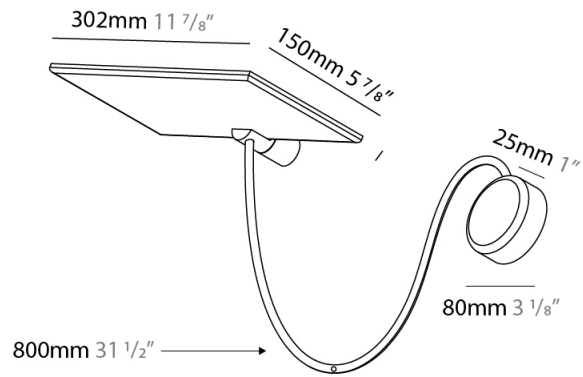

PROJECT	_____
TYPE	_____
SPECIFIER	_____
QUANTITY	_____
DATE	_____

GIUUP 1 SURFACE

D43028-

base number   Finish
Options

1. To build a product code in our configurator select the specify button on the base model # product page
2. To build a manual product code on this datasheet choose from the options listed below in blue font and add the suffix to the base model #

GENERAL

Series: GiuUp
Subseries: GiuUp 1
Brand: Icône
Division: Design
Mounting Type: Surface
Mounting Location: Wall
Subcategory: Ambient

PHYSICAL

Shape: Rectangle
Length (mm): 302
Length (in): 11 7/8
Width (mm): 150
Width (in): 5 7/8
Light Distribution: Direct / Indirect
Fixture Finish: WHI / BLK / DGY
Fixture Material: Aluminum
Cable Details: 800mm / 31 1/2"

ELECTRICAL

Lamp Type: LED
Total Output Wattage (W): 20
Dimming: Electronic Low Voltage Dimming
Input Voltage (V): 120Vac Direct Line

LED

Number of LEDs: 1
Color Temperature (°K): 3000
Nominal Lumen (lm): 1900
CRI: >90 CRI
Lamp Life (hrs): 50000

OPTICAL

RATINGS AND CERTIFICATIONS

Certified By: Certified for North American Standards
IP rating: IP20

Ø108mm 4 1/4"

2 J-Box Cover Plate included