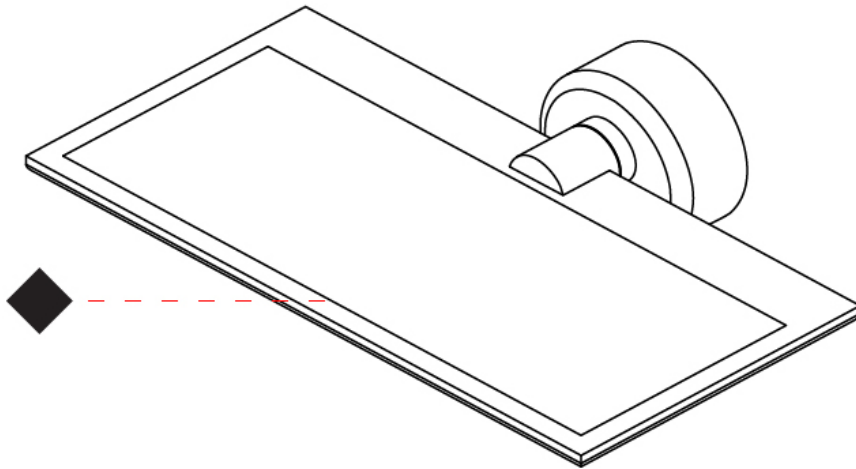

OPTICAL

RATINGS AND CERTIFICATIONS

Certified By: Certified for North American Standards
 IP rating: IP20

Ø108mm 4 1/4"

J-Box Cover Plate included

D43033-

PROJECT	_____
TYPE	_____
SPECIFIER	_____
QUANTITY	_____
DATE	_____