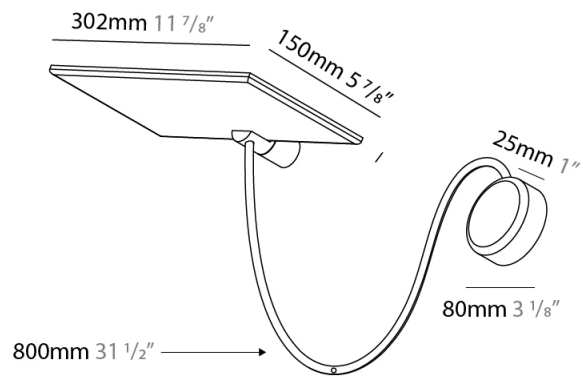

PROJECT	_____
TYPE	_____
SPECIFIER	_____
QUANTITY	_____
DATE	_____

GIUUP SURFACE

D43032-

base number   Finish
Options

1. To build a product code in our configurator select the specify button on the base model # product page
2. To build a manual product code on this datasheet choose from the options listed below in blue font and add the suffix to the base model #

GENERAL

Series: GiuUp
Brand: Icone
Division: Design
Mounting Type: Surface
Mounting Location: Wall
Subcategory: Ambient

PHYSICAL

Shape: Rectangle
Length (mm): 302
Length (in): 11 7/8
Width (mm): 150
Width (in): 5 7/8
Light Distribution: Direct / Indirect
Fixture Finish: WHI / BLK / DGY
Fixture Material: Aluminum
Cable Details: 800mm / 31 1/2"

ELECTRICAL

Lamp Type: LED
Total Output Wattage (W): 40
Dimming: Electronic Low Voltage Dimming
Input Voltage (V): 120Vac Direct Line

LED

Number of LEDs: 1
Color Temperature (°K): 3000
Nominal Lumen (lm): 3800
CRI: >90 CRI
Lamp Life (hrs): 50000

OPTICAL

RATINGS AND CERTIFICATIONS

Certified By: Certified for North American Standards
IP rating: IP20

Ø108mm 4 1/4"

2 J-Box Cover Plate included