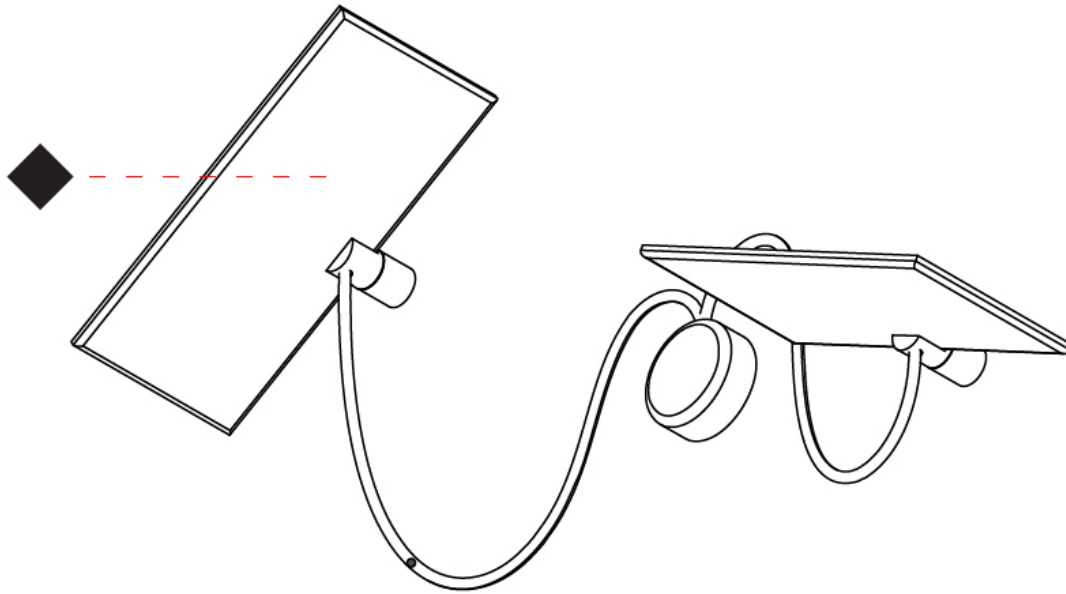

OPTICAL

RATINGS AND CERTIFICATIONS

Certified By: Certified for North American Standards
 IP rating: IP20

Ø108mm 4 1/4"

3 J-Box Cover Plate included

GIUUP 2 SURFACE

D43034-

PROJECT
TYPE
SPECIFIER
QUANTITY
DATE