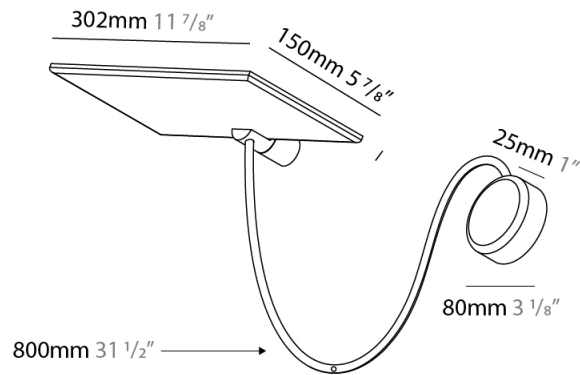

PROJECT	
TYPE	
SPECIFIER	
QUANTITY	
DATE	

GIUUP 1 SURFACE

D43028-

base number   Finish
Options

1. To build a product code in our configurator select the specify button on the base model # product page
2. To build a manual product code on this datasheet choose from the options listed below in blue font and add the suffix to the base model #

GENERAL

Series: GiuUp
Subseries: GiuUp 1
Brand: Icône
Division: Design
Mounting Type: Surface
Mounting Location: Wall
Subcategory: Ambient

PHYSICAL

Shape: Rectangle
Length (mm): 302
Length (in): 11 7/8
Width (mm): 150
Width (in): 5 7/8
Light Distribution: Direct / Indirect
Fixture Finish: WHI / BLK / DGY
Fixture Material: Aluminum
Cable Details: 800mm / 31 1/2"

ELECTRICAL

Lamp Type: LED
Total Output Wattage (W): 20
Dimming: Electronic Low Voltage Dimming
Input Voltage (V): 120Vac Direct Line

LED

Number of LEDs: 1
Color Temperature (°K): 3000
Nominal Lumen (lm): 1900
CRI: >90 CRI
Lamp Life (hrs): 50000

OPTICAL

RATINGS AND CERTIFICATIONS

Certified By: Certified for North American Standards
IP rating: IP20

Ø108mm 4 1/4"

2 J-Box Cover Plate included