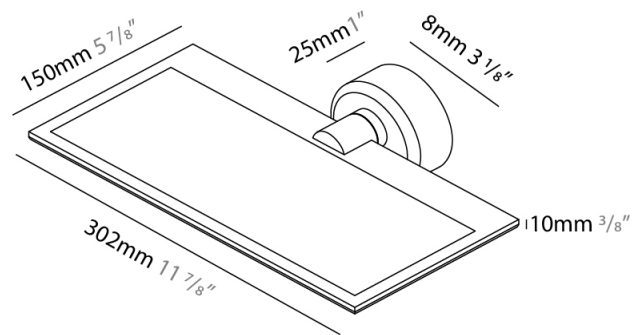

GENERAL

Series: GiuUp
 Subseries: GiuUp 1
 Brand: Icône
 Division: Design
 Mounting Type: Surface
 Mounting Location: Wall
 Subcategory: Ambient

PHYSICAL

Shape: Rectangle
 Length (mm): 302
 Length (in): 11 7/8
 Width (mm): 150
 Width (in): 5 7/8
 Light Distribution: Direct / Indirect
 Fixture Finish: WHI / BLK / DGY
 Fixture Material: Aluminum
 Cable Details: 800mm / 31 1/2"

GENERAL

Series: GiuUp
 Subseries: GiuUp Single
 Brand: Icone
 Division: Design
 Mounting Type: Surface
 Mounting Location: Wall
 Subcategory: Ambient

PHYSICAL

Shape: Rectangle
 Length (mm): 302
 Length (in): 11 7/8
 Width (mm): 150
 Width (in): 5 7/8
 Light Distribution: Direct / Indirect
 Fixture Finish: WHI / BLK / DGY
 Fixture Material: Aluminum

OPTICAL

RATINGS AND CERTIFICATIONS

Certified By: Certified for North American Standards
 IP rating: IP20

Ø108mm 4 1/4"

J-Box Cover Plate included

GIUUP SINGLE SURFACE

D43029-

PROJECT _____

GENERAL

Series: GiuUp
 Brand: Icone
 Division: Design
 Mounting Type: Surface
 Mounting Location: Wall
 Subcategory: Ambient

PHYSICAL

Shape: Rectangle
 Length (mm): 302
 Length (in): 11 7/8
 Width (mm): 150
 Width (in): 5 7/8
 Light Distribution: Direct / Indirect
 Fixture Finish: WHI / BLK / DGY
 Fixture Material: Aluminum
 Cable Details: 800mm / 31 1/2"