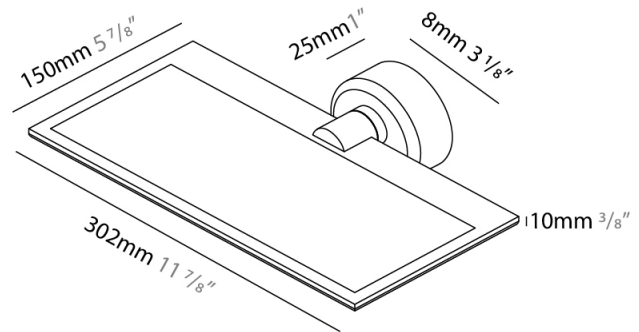

GENERAL

Series: GiuUp
 Subseries: GiuUp 1
 Brand: Icône
 Division: Design
 Mounting Type: Surface
 Mounting Location: Wall
 Subcategory: Ambient

PHYSICAL

Shape: Rectangle
 Length (mm): 302
 Length (in): 11 7/8
 Width (mm): 150
 Width (in): 5 7/8
 Light Distribution: Direct / Indirect
 Fixture Finish: WHI / BLK / DGY
 Fixture Material: Aluminum
 Cable Details: 800mm / 31 1/2"

GENERAL

Series: GiuUp
 Brand: Icone
 Division: Design
 Mounting Type: Surface
 Mounting Location: Wall
 Subcategory: Ambient

PHYSICAL

Shape: Rectangle
 Length (mm): 302
 Length (in): 11 7/8
 Width (mm): 150
 Width (in): 5 7/8
 Light Distribution: Direct / Indirect
 Fixture Finish: WHI / BLK / DGY
 Fixture Material: Aluminum
 Cable Details: 800mm / 31 1/2"

GENERAL

Series: GiuUp
 Brand: Icône
 Division: Design
 Mounting Type: Surface
 Mounting Location: Wall
 Subcategory: Ambient

PHYSICAL

Shape: Rectangle
 Length (mm): 302
 Length (in): 11 7/8
 Width (mm): 150
 Width (in): 5 7/8
 Light Distribution: Direct / Indirect
 Fixture Finish: WHI / BLK / DGY
 Fixture Material: Aluminum

OPTICAL

RATINGS AND CERTIFICATIONS

Certified By: Certified for North American Standards
 IP rating: IP20

Ø108mm 4 1/4"

J-Box Cover Plate included

D43033-

PROJECT	_____
TYPE	_____
SPECIFIER	_____
QUANTITY	_____
DATE	_____