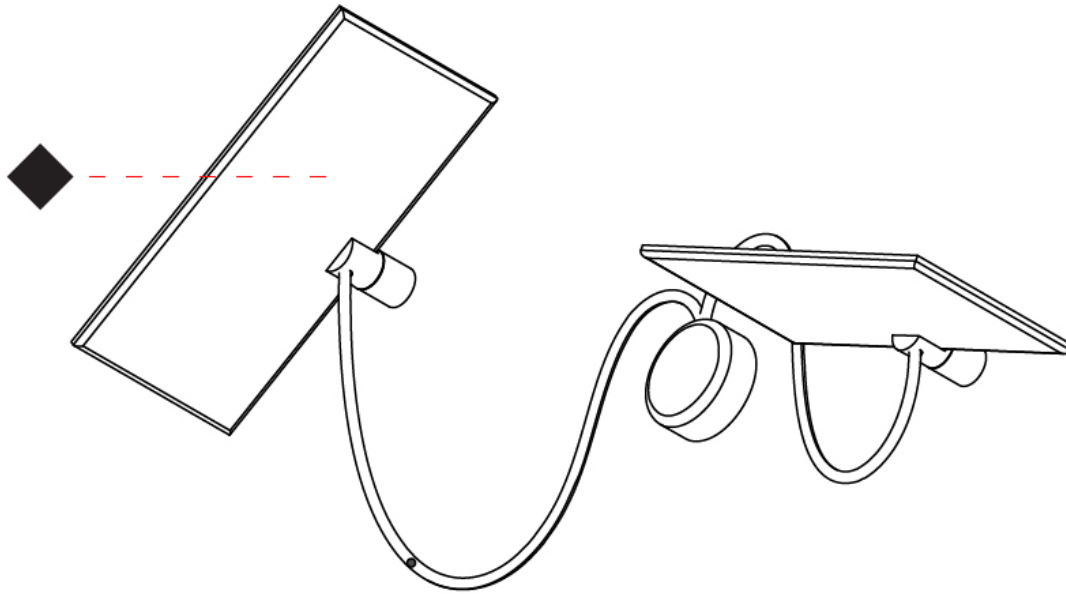

GIUUP 2 SURFACE

D43034-

PROJECT _____

TYPE _____

SPECIFIER _____

QUANTITY _____

DATE _____

D