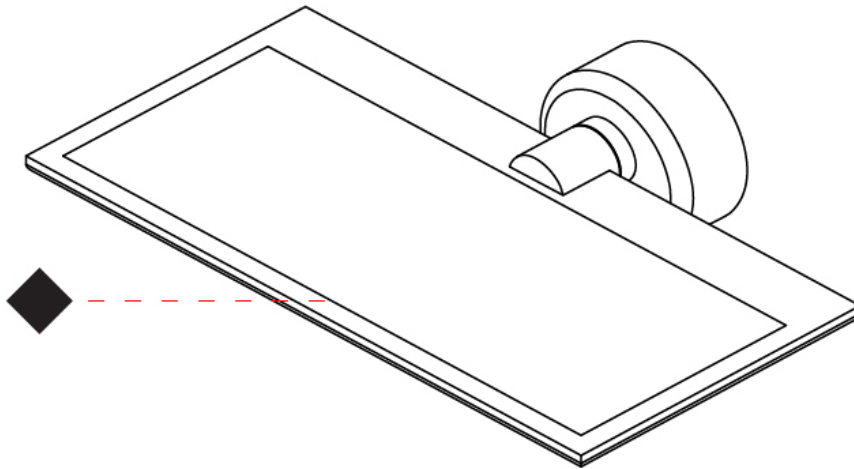

GIUUP SINGLE SURFACE

D43029-

PROJECT

TYPE

SPECIFIER

QUANTITY

DATE

D