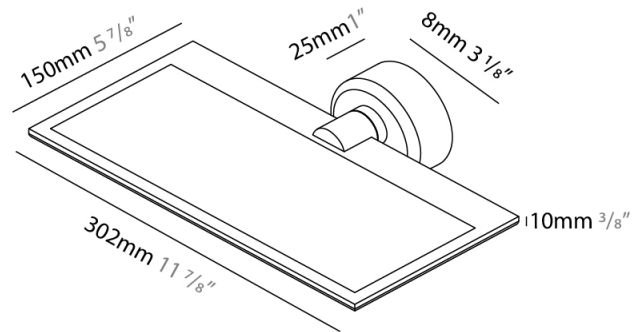

GENERAL

Series: GiuUp
 Subseries: GiuUp 1
 Brand: Icône
 Division: Design
 Mounting Type: Surface
 Mounting Location: Wall
 Subcategory: Ambient

PHYSICAL

Shape: Rectangle
 Length (mm): 302
 Length (in): 11 7/8
 Width (mm): 150
 Width (in): 5 7/8
 Light Distribution: Direct / Indirect
 Fixture Finish: WHI / BLK / DGY
 Fixture Material: Aluminum
 Cable Details: 800mm / 31 1/2"

GENERAL

Series: GiuUp
 Subseries: GiuUp Single
 Brand: Icone
 Division: Design
 Mounting Type: Surface
 Mounting Location: Wall
 Subcategory: Ambient

PHYSICAL

Shape: Rectangle
 Length (mm): 302
 Length (in): 11 7/8
 Width (mm): 150
 Width (in): 5 7/8
 Light Distribution: Direct / Indirect
 Fixture Finish: WHI / BLK / DGY
 Fixture Material: Aluminum

OPTICAL

RATINGS AND CERTIFICATIONS

Certified By: Certified for North American Standards
 IP rating: IP20

Ø108mm 4 1/4"

J-Box Cover Plate included

GIUUP SINGLE SURFACE

D43029-

PROJECT

GENERAL

Series: GiuUp
 Brand: Icone
 Division: Design
 Mounting Type: Surface
 Mounting Location: Wall
 Subcategory: Ambient

PHYSICAL

Shape: Rectangle
 Length (mm): 302
 Length (in): 11 7/8
 Width (mm): 150
 Width (in): 5 7/8
 Light Distribution: Direct / Indirect
 Fixture Finish: WHI / BLK / DGY
 Fixture Material: Aluminum
 Cable Details: 800mm / 31 1/2"