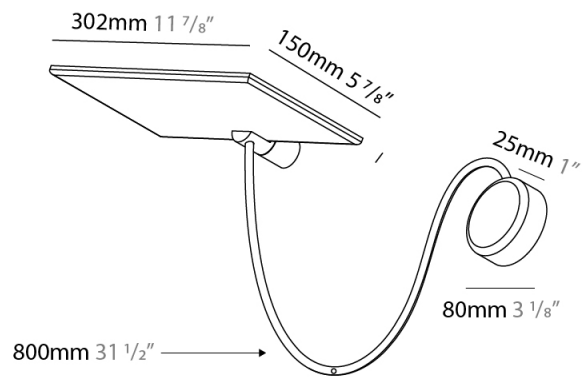

PROJECT	_____
TYPE	_____
SPECIFIER	_____
QUANTITY	_____
DATE	_____

GIUUP 1 SURFACE

D43028-

base number   Finish
Options

1. To build a product code in our configurator select the specify button on the base model # product page
2. To build a manual product code on this datasheet choose from the options listed below in blue font and add the suffix to the base model #

GENERAL

Series: GiuUp
Subseries: GiuUp 1
Brand: Icône
Division: Design
Mounting Type: Surface
Mounting Location: Wall
Subcategory: Ambient

PHYSICAL

Shape: Rectangle
Length (mm): 302
Length (in): 11 7/8
Width (mm): 150
Width (in): 5 7/8
Light Distribution: Direct / Indirect
Fixture Finish: WHI / BLK / DGY
Fixture Material: Aluminum
Cable Details: 800mm / 31 1/2"

ELECTRICAL

Lamp Type: LED
Total Output Wattage (W): 20
Dimming: Electronic Low Voltage Dimming
Input Voltage (V): 120Vac Direct Line

LED

Number of LEDs: 1
Color Temperature (°K): 3000
Nominal Lumen (lm): 1900
CRI: >90 CRI
Lamp Life (hrs): 50000

OPTICAL

RATINGS AND CERTIFICATIONS

Certified By: Certified for North American Standards
IP rating: IP20

Ø108mm 4 1/4"

2 J-Box Cover Plate included