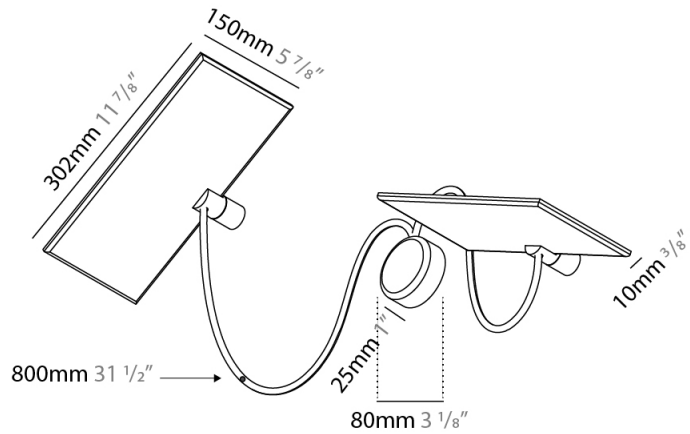

GENERAL

Series: GiuUp
 Subseries: GiuUp 1
 Brand: Icône
 Division: Design
 Mounting Type: Surface
 Mounting Location: Wall
 Subcategory: Ambient

PHYSICAL

Shape: Rectangle
 Length (mm): 302
 Length (in): 11 7/8
 Width (mm): 150
 Width (in): 5 7/8
 Light Distribution: Direct / Indirect
 Fixture Finish: WHI / BLK / DGY
 Fixture Material: Aluminum
 Cable Details: 800mm / 31 1/2"

GENERAL

Series: GiuUp
 Brand: Icone
 Division: Design
 Mounting Type: Surface
 Mounting Location: Wall
 Subcategory: Ambient

PHYSICAL

Shape: Rectangle
 Length (mm): 302
 Length (in): 11 7/8
 Width (mm): 150
 Width (in): 5 7/8
 Light Distribution: Direct / Indirect
 Fixture Finish: WHI / BLK / DGY
 Fixture Material: Aluminum
 Cable Details: 800mm / 31 1/2"

GENERAL

Series: GiuUp
 Subseries: GiuUp 2
 Brand: Icône
 Division: Design
 Mounting Type: Surface
 Mounting Location: Wall
 Subcategory: Ambient

PHYSICAL

Shape: Rectangle
 Length (mm): 302
 Length (in): 11 7/8
 Width (mm): 150
 Width (in): 5 7/8
 Light Distribution: Direct / Indirect
 Fixture Finish: WHI / BLK / DGY
 Fixture Material: Aluminum
 Cable Details: 800mm / 31 1/2" per panel

OPTICAL

RATINGS AND CERTIFICATIONS

Certified By: Certified for North American Standards
 IP rating: IP20

Ø108mm 4 1/4"

3 J-Box Cover Plate included

GIUUP 2 SURFACE

D43034-

PROJECT	_____
TYPE	_____
SPECIFIER	_____
QUANTITY	_____
DATE	_____