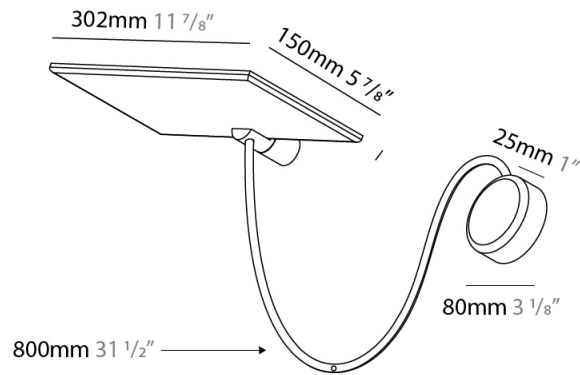

PROJECT
TYPE
SPECIFIER
QUANTITY
DATE

GIUUP SURFACE

D43032-

base number   Finish
Options

1. To build a product code in our configurator select the specify button on the base model # product page
2. To build a manual product code on this datasheet choose from the options listed below in blue font and add the suffix to the base model #

GENERAL

Series: GiuUp
Brand: Icone
Division: Design
Mounting Type: Surface
Mounting Location: Wall
Subcategory: Ambient

PHYSICAL

Shape: Rectangle
Length (mm): 302
Length (in): 11 7/8
Width (mm): 150
Width (in): 5 7/8
Light Distribution: Direct / Indirect
Fixture Finish: WHI / BLK / DGY
Fixture Material: Aluminum
Cable Details: 800mm / 31 1/2"

ELECTRICAL

Lamp Type: LED
Total Output Wattage (W): 40
Dimming: Electronic Low Voltage Dimming
Input Voltage (V): 120Vac Direct Line

LED

Number of LEDs: 1
Color Temperature (°K): 3000
Nominal Lumen (lm): 3800
CRI: >90 CRI
Lamp Life (hrs): 50000

OPTICAL

RATINGS AND CERTIFICATIONS

Certified By: Certified for North American Standards
IP rating: IP20

Ø108mm 4 1/4"

2 J-Box Cover Plate included