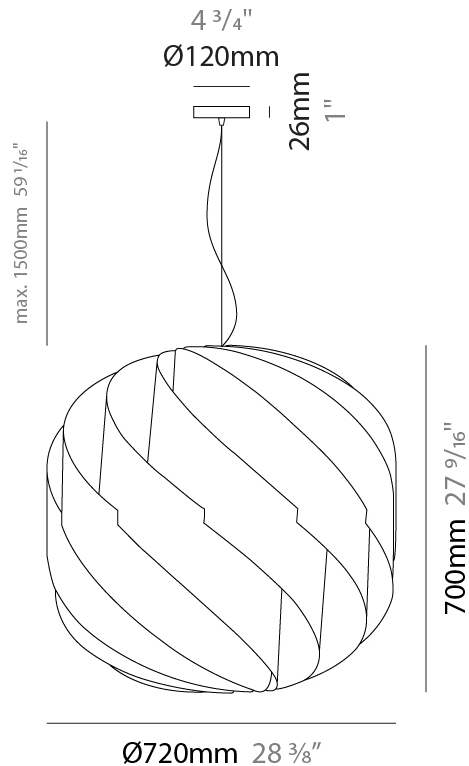

GLOBE SUSPENSION

D61020-

base number   Finish
Options

1. To build a product code in our configurator select the specify button on the base model # product page
2. To build a manual product code on this datasheet choose from the options listed below in blue font and add the suffix to the base model #

GENERAL

Series: Globe _____
Partner: Linea Zero _____
Division: Design _____
Installation: Suspension _____
Product Type: Pendant _____
Mounting Location: Ceiling _____

PHYSICAL

Shape: Round _____
Diameter (mm): 720 _____
Diameter (in): 28 ³/₈ _____
Height (mm): 700 _____
Height (in): 27 ⁹/₁₆ _____
Max. Overall Height (mm): 2200 _____
Max. Overall Height (in): 86 ⁵/₈ _____
Diffuser: Polilux™ Shade - See Finish Options
Fixture Finish: WHI / BLK / SIL / NGD / COP / PKM
Fixture Material: Polilux™/ Metal holder _____
Primary Material: Non-Static Polilux _____
Cable Details: 1500mm / 59 1/16" Transparent Cable & Wire _____

ELECTRICAL

Number of Lamps: 3 _____
Lamp Type: LED Retrofit _____
Bulb Included: Bulb Not Included _____
Max. Wattage Per Lamp (W): 7 _____
Lamp Base: E26 _____
Input Voltage (V): 120 _____
Upon Request: 277Vac / GU24 _____

LED

OPTICAL

RATINGS AND CERTIFICATIONS

Certified By: Certified for North American Standards _____
IP rating: IP20 _____