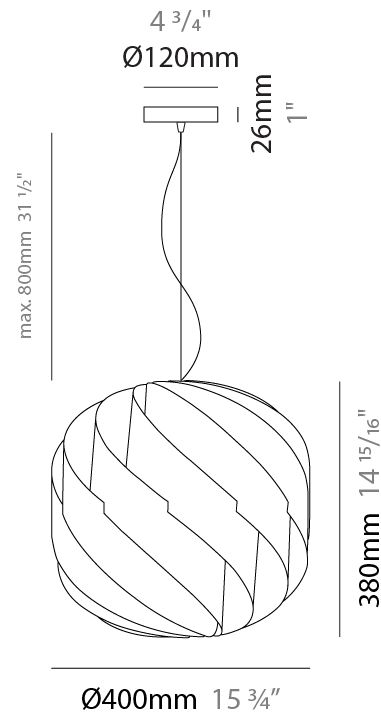

PROJECT	
TYPE	
SPECIFIER	
QUANTITY	
DATE	

GLOBE SUSPENSION

D61022- : D61022-SIL

base number

1. To build a product code in our configurator select the specify button on the base model # product page
2. To build a manual product code on this datasheet choose from the options listed below in blue font and add the suffix to the base model #

GENERAL

Series: Globe
Partner: Linea Zero
Division: Design
Installation: Suspension
Product Type: Pendant
Mounting Location: Ceiling

PHYSICAL

Shape: Round
Diameter (mm): 400
Diameter (in): 15 3/4
Height (mm): 380
Height (in): 14 15/16
Max. Overall Height (mm): 1180
Max. Overall Height (in): 46 7/16
Weight (kg): 1.6
Weight (lbs): 3.499
Diffuser: Silver Polilux™ Shade
Fixture Material: Polilux™/ Metal holder
Primary Material: Non-Static Polilux
Cable Details: 800mm / 31 1/2" Transparent Cable & Wire

ELECTRICAL

Number of Lamps: 1
Lamp Type: LED Retrofit
Bulb Included: Bulb Not Included
Total Output Wattage (W): 7
Max. Wattage Per Lamp (W): 7
Lamp Base: E26
Input Voltage (V): 120

LED

OPTICAL

RATINGS AND CERTIFICATIONS

Certified By: CSA Certified to UL and CSA Standards
IP rating: IP20