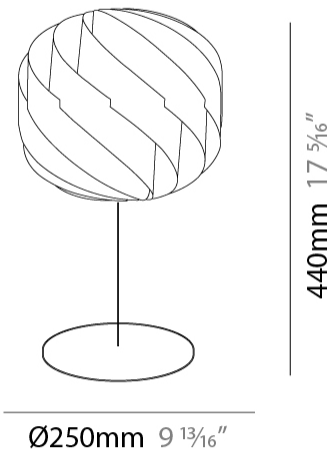

GLOBE PORTABLE

D64021-

base number   Finish
Options

1. To build a product code in our configurator select the specify button on the base model # product page
2. To build a manual product code on this datasheet choose from the options listed below in blue font and add the suffix to the base model #

GENERAL

Series: Globe
Partner: Linea Zero
Division: Design
Installation: Portable
Product Type: Table
Mounting Location: Table

PHYSICAL

Shape: Round
Diameter (mm): 250
Diameter (in): 9 ¹³/₁₆
Height (mm): 440
Height (in): 17 ⁵/₁₆
Diffuser: Polilux™ Shade - See Finish Options
Fixture Finish: WHI / BLK / SIL / NGD / COP / PKM
Fixture Material: Polilux™/ Metal holder
Primary Material: Non-Static Polilux
Upon Request: Bolt Down

ELECTRICAL

Number of Lamps: 1
Lamp Type: LED Retrofit
Bulb Included: Bulb Not Included
Max. Wattage Per Lamp (W): 7
Lamp Base: E26
Input Voltage (V): 120
Upon Request: 277Vac / GU24

LED

OPTICAL

RATINGS AND CERTIFICATIONS

Certified By: Certified for North American Standards
IP rating: IP20

PROJECT	_____
TYPE	_____
SPECIFIER	_____
QUANTITY	_____
DATE	_____