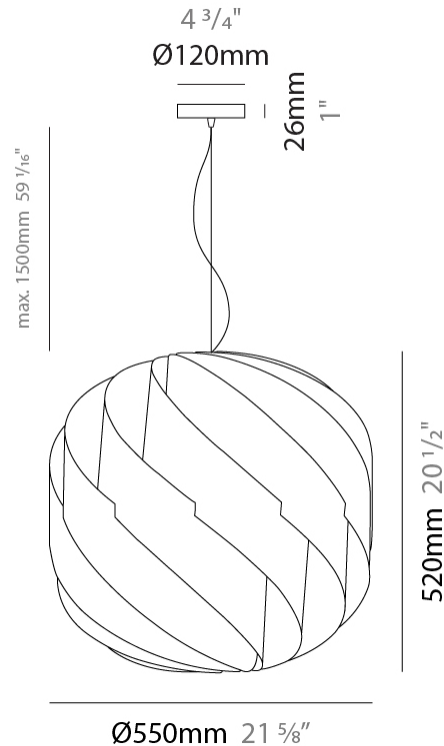

GLOBE SUSPENSION

D61021-

base number   Finish
Options

1. To build a product code in our configurator select the specify button on the base model # product page
2. To build a manual product code on this datasheet choose from the options listed below in blue font and add the suffix to the base model #

GENERAL

Series: Globe
Partner: Linea Zero
Division: Design
Installation: Suspension
Product Type: Pendant
Mounting Location: Ceiling

PHYSICAL

Shape: Round
Diameter (mm): 550
Diameter (in): 21 5/8
Height (mm): 520
Height (in): 20 1/2
Max. Overall Height (mm): 2020
Max. Overall Height (in): 79 1/2
Diffuser: Polilux™ Shade - See Finish Options
Fixture Finish: WHI / BLK / SIL / NGD / COP / PKM
Fixture Material: Polilux™/ Metal holder
Primary Material: Non-Static Polilux
Cable Details: 1500mm / 59 1/16" Transparent Cable & Wire

ELECTRICAL

Number of Lamps: 2
Lamp Type: LED Retrofit
Bulb Included: Bulb Not Included
Max. Wattage Per Lamp (W): 7
Lamp Base: E26
Input Voltage (V): 120
Upon Request: 277Vac / GU24

LED

OPTICAL

RATINGS AND CERTIFICATIONS

Certified By: Certified for North American Standards
IP rating: IP20

PROJECT	_____
TYPE	_____
SPECIFIER	_____
QUANTITY	_____
DATE	_____