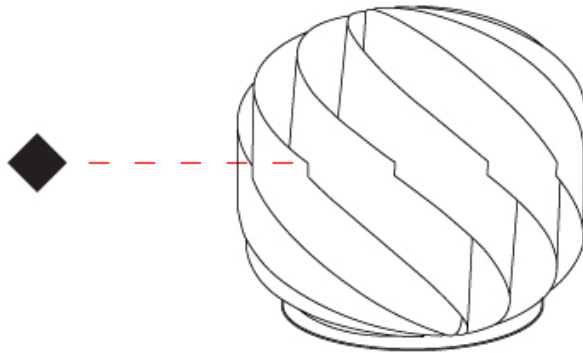

GLOBE PORTABLE

D64014-

PROJECT

TYPE

SPECIFIER

QUANTITY

DATE

D