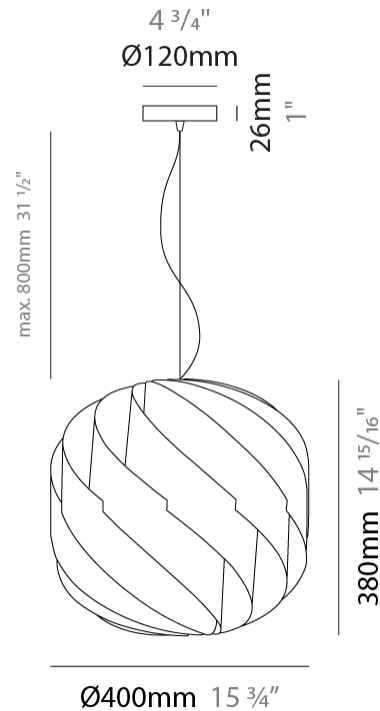

PROJECT	_____
TYPE	_____
SPECIFIER	_____
QUANTITY	_____
DATE	_____

GLOBE SUSPENSION

D61022-

base number   Finish
Options

1. To build a product code in our configurator select the specify button on the base model # product page
2. To build a manual product code on this datasheet choose from the options listed below in blue font and add the suffix to the base model #

GENERAL

Series: Globe _____
Partner: Linea Zero _____
Division: Design _____
Installation: Suspension _____
Product Type: Pendant _____
Mounting Location: Ceiling _____

PHYSICAL

Shape: Round _____
Diameter (mm): 400 _____
Diameter (in): 15 ³/₄ _____
Height (mm): 380 _____
Height (in): 14 ¹⁵/₁₆ _____
Max. Overall Height (mm): 1180 _____
Max. Overall Height (in): 46 ⁷/₁₆ _____
Diffuser: Polilux™ Shade - See Finish Options _____
Fixture Finish: WHI / BLK / SIL / NGD / COP / PKM _____
Fixture Material: Polilux™/ Metal holder _____
Primary Material: Non-Static Polilux _____
Cable Details: 800mm / 31 1/2" Transparent Cable & Wire _____

ELECTRICAL

Number of Lamps: 1 _____
Lamp Type: LED Retrofit _____
Bulb Included: Bulb Not Included _____
Max. Wattage Per Lamp (W): 7 _____
Lamp Base: E26 _____
Input Voltage (V): 120 _____
Upon Request: 277Vac / GU24 _____

LED

OPTICAL

RATINGS AND CERTIFICATIONS

Certified By: Certified for North American Standards _____
IP rating: IP20 _____