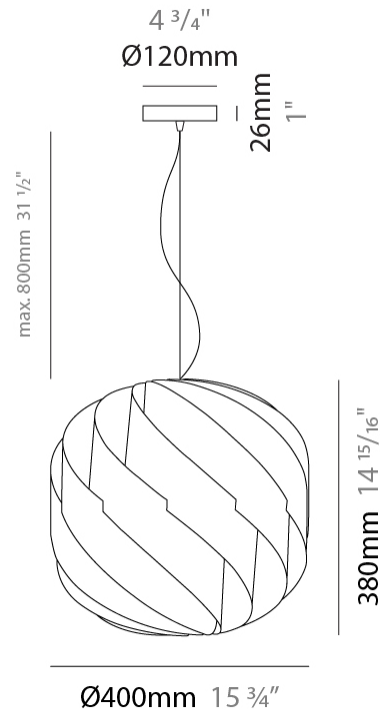

GLOBE SUSPENSION

D61022-

base number   Finish
Options

1. To build a product code in our configurator select the specify button on the base model # product page
2. To build a manual product code on this datasheet choose from the options listed below in blue font and add the suffix to the base model #

GENERAL

Series: Globe
Brand: Linea Zero
Division: Design
Mounting Type: Suspension
Mounting Location: Ceiling
Subcategory: Pendant

PHYSICAL

Shape: Round
Diameter (mm): 400
Diameter (in): 15 3/4
Height (mm): 380
Height (in): 14 15/16
Max. Overall Height (mm): 1180
Max. Overall Height (in): 46 7/16
Light Distribution: Omnidirectional
Diffuser: Polilux™ Shade - See Finish Options
[Fixture Finish: WHI / BLK / SIL / NGD / COP / PKM](#)
Fixture Material: Polilux™/ Metal holder
Cable Details: 800mm / 31 1/2" Transparent Cable & Wire

ELECTRICAL

Number of Lamps: 1
Lamp Type: LED Retrofit
Bulb Included: Bulb Not Included
Max. Wattage Per Lamp (W): 7
Lamp Base: E26
Input Voltage (V): 120
Upon Request: 277Vac / GU24

LED

OPTICAL

RATINGS AND CERTIFICATIONS

Certified By: Certified for North American Standards
IP rating: IP20

PROJECT	_____
TYPE	_____
SPECIFIER	_____
QUANTITY	_____
DATE	_____