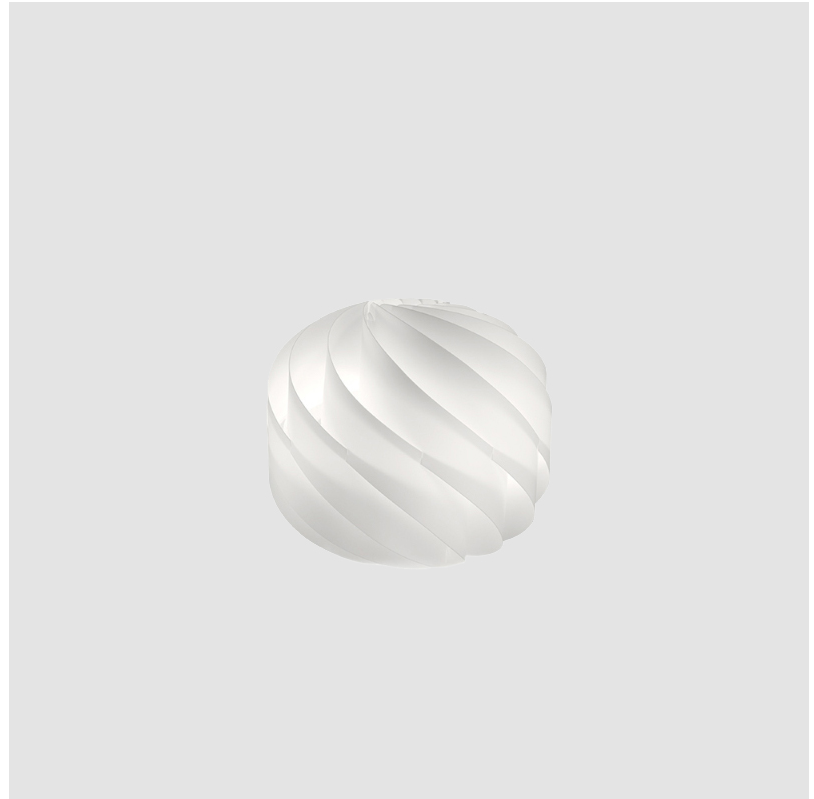

GLOBE PORTABLE

D64017-

base number   Finish
Options

1. To build a product code in our configurator select the specify button on the base model # product page
2. To build a manual product code on this datasheet choose from the options listed below in blue font and add the suffix to the base model #

GENERAL

Series: Globe
Brand: Linea Zero
Division: Design
Mounting Type: Portable
Mounting Location: Table
Subcategory: Table

PHYSICAL

Shape: Round
Diameter (mm): 150
Diameter (in): 5 7/8
Height (mm): 140
Height (in): 5 1/2
Light Distribution: Omnidirectional
Diffuser: Polilux™ Shade - See Finish Options
[Fixture Finish: WHI / BLK / SIL / NGD / COP / PKM](#)
Fixture Material: Polilux™/ Metal holder
Upon Request: Bolt Down

ELECTRICAL

Number of Lamps: 1
Lamp Type: LED Retrofit
Bulb Included: Bulb Not Included
Max. Wattage Per Lamp (W): 3
Lamp Base: E12
Input Voltage (V): 120

LED

OPTICAL

RATINGS AND CERTIFICATIONS

Certified By: Certified for North American Standards
IP rating: IP20

PROJECT
TYPE
SPECIFIER
QUANTITY
DATE

Ø150mm 5 7/8"