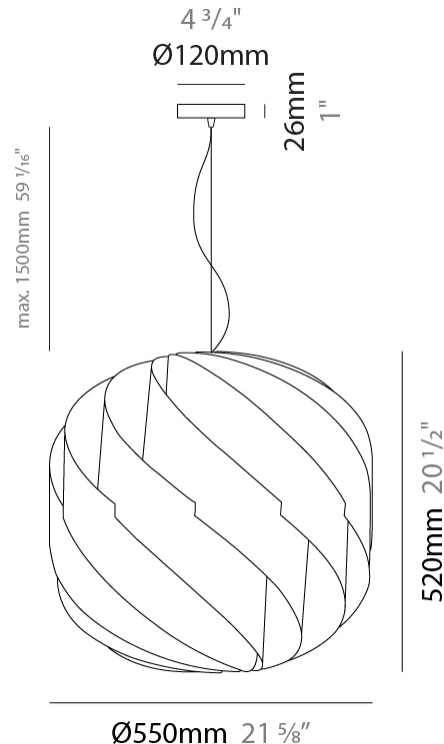

PROJECT	_____
TYPE	_____
SPECIFIER	_____
QUANTITY	_____
DATE	_____

GLOBE SUSPENSION

D61021-

base number   Finish
Options

1. To build a product code in our configurator select the specify button on the base model # product page
2. To build a manual product code on this datasheet choose from the options listed below in blue font and add the suffix to the base model #

GENERAL

Series: Globe _____
Brand: Linea Zero _____
Division: Design _____
Mounting Type: Suspension _____
Mounting Location: Ceiling _____
Subcategory: Pendant _____

PHYSICAL

Shape: Round _____
Diameter (mm): 550 _____
Diameter (in): 21 ⁵/₈ _____
Height (mm): 520 _____
Height (in): 20 ¹/₂ _____
Max. Overall Height (mm): 2020 _____
Max. Overall Height (in): 79 ¹/₂ _____
Light Distribution: Omnidirectional _____
Diffuser: Polilux™ Shade - See Finish Options _____
Fixture Finish: WHI / BLK / SIL / NGD / COP / PKM _____
Fixture Material: Polilux™/ Metal holder _____
Cable Details: 1,500mm / 59 1/16" Transparent Cable & Wire _____

ELECTRICAL

Number of Lamps: 2 _____
Lamp Type: LED Retrofit _____
Bulb Included: Bulb Not Included _____
Max. Wattage Per Lamp (W): 7 _____
Lamp Base: E26 _____
Input Voltage (V): 120 _____
Upon Request: 277Vac / GU24 _____

LED

OPTICAL

RATINGS AND CERTIFICATIONS

Certified By: Certified for North American Standards _____
IP rating: IP20 _____