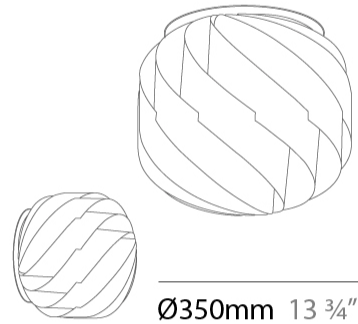

GLOBE SURFACE

D62019-

base number   Finish
Options

1. To build a product code in our configurator select the specify button on the base model # product page
2. To build a manual product code on this datasheet choose from the options listed below in blue font and add the suffix to the base model #

GENERAL

Series: Globe
Brand: Linea Zero
Division: Design
Mounting Type: Surface
Mounting Location: Ceiling
Subcategory: Ambient

PHYSICAL

Shape: Round
Diameter (mm): 250
Diameter (in): 9 ¹³/₁₆
Height (mm): 240
Height (in): 9 ⁷/₁₆
Light Distribution: Omnidirectional
Diffuser: Polilux™ Shade - See Finish Options
Fixture Finish: WHI / BLK / SIL / NGD / COP / PKM
Fixture Material: Polilux™ / Metal holder

ELECTRICAL

Number of Lamps: 1
Lamp Type: LED Retrofit
Bulb Included: Bulb Not Included
Max. Wattage Per Lamp (W): 7
Lamp Base: E26
Input Voltage (V): 120
Upon Request: 277Vac / GU24

LED

OPTICAL

RATINGS AND CERTIFICATIONS

Certified By: Certified for North American Standards
IP rating: IP20