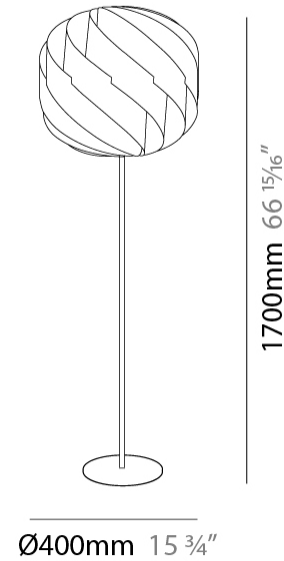

GLOBE PORTABLE

D64022-

base number   Finish
Options

1. To build a product code in our configurator select the specify button on the base model # product page
2. To build a manual product code on this datasheet choose from the options listed below in blue font and add the suffix to the base model #

GENERAL

Series: Globe
Brand: Linea Zero
Division: Design
Mounting Type: Portable
Mounting Location: Floor
Subcategory: Floor

PHYSICAL

Shape: Round
Diameter (mm): 400
Diameter (in): 15 3/4
Height (mm): 1700
Height (in): 66 15/16
Light Distribution: Omnidirectional
Diffuser: Polilux™ Shade - See Finish Options
Fixture Finish: WHI / BLK / SIL / NGD / COP / PKM
Fixture Material: Polilux™/ Metal holder
Upon Request: Bolt Down

ELECTRICAL

Number of Lamps: 1
Lamp Type: LED Retrofit
Bulb Included: Bulb Not Included
Max. Wattage Per Lamp (W): 7
Lamp Base: E26
Input Voltage (V): 120
Upon Request: 277Vac / GU24

LED

OPTICAL

RATINGS AND CERTIFICATIONS

Certified By: Certified for North American Standards
IP rating: IP20

PROJECT
TYPE
SPECIFIER
QUANTITY
DATE