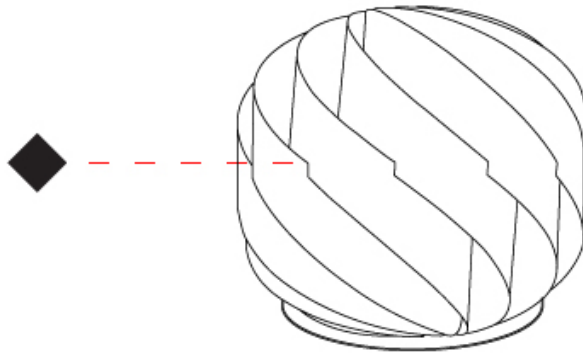

D64017-

PROJECT

TYPE

SPECIFIER

QUANTITY

DATE

D