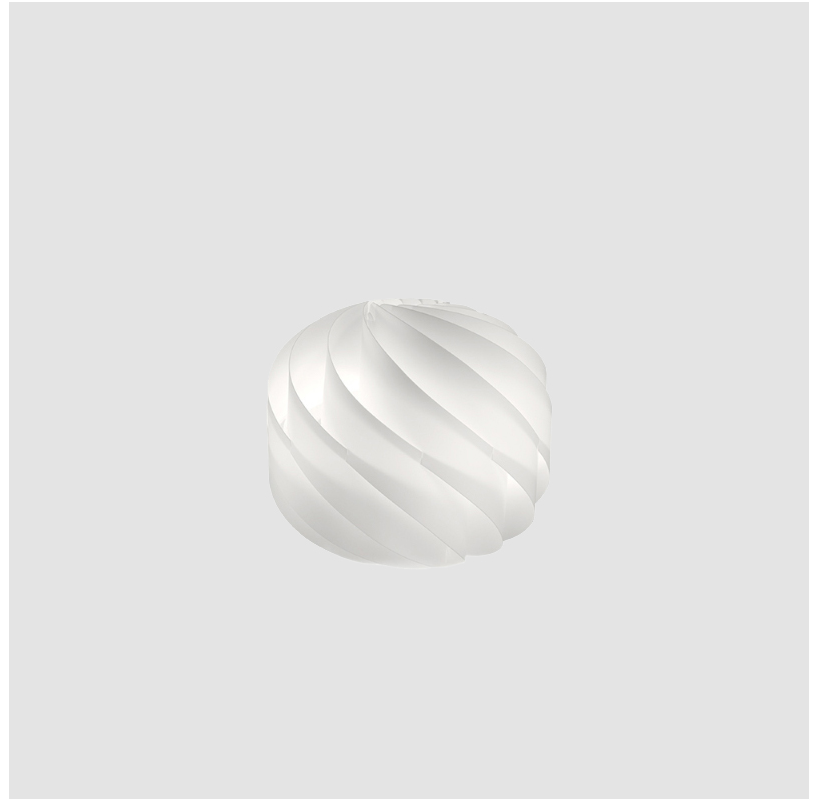

PROJECT	_____
TYPE	_____
SPECIFIER	_____
QUANTITY	_____
DATE	_____

GLOBE PORTABLE

D64017-

base number   Finish
Options

1. To build a product code in our configurator select the specify button on the base model # product page
2. To build a manual product code on this datasheet choose from the options listed below in blue font and add the suffix to the base model #

GENERAL

Series: Globe _____
Brand: Linea Zero _____
Division: Design _____
Mounting Type: Portable _____
Mounting Location: Table _____
Subcategory: Table _____

PHYSICAL

Shape: Round _____
Diameter (mm): 150 _____
Diameter (in): 5 7/8 _____
Height (mm): 140 _____
Height (in): 5 1/2 _____
Light Distribution: Omnidirectional _____
Diffuser: Polilux™ Shade - See Finish Options _____
[Fixture Finish: WHI / BLK / SIL / NGD / COP / PKM](#) _____
Fixture Material: Polilux™/ Metal holder _____
Upon Request: Bolt Down _____

ELECTRICAL

Number of Lamps: 1 _____
Lamp Type: LED Retrofit _____
Bulb Included: Bulb Not Included _____
Max. Wattage Per Lamp (W): 3 _____
Lamp Base: E12 _____
Input Voltage (V): 120 _____

LED

OPTICAL

RATINGS AND CERTIFICATIONS

Certified By: Certified for North American Standards _____
IP rating: IP20 _____

Ø150mm 5 7/8"