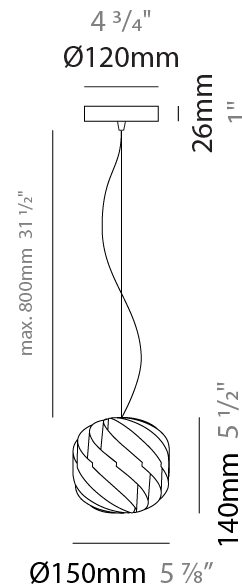

GLOBE SUSPENSION

D61025-

base number   Finish
Options

1. To build a product code in our configurator select the specify button on the base model # product page
2. To build a manual product code on this datasheet choose from the options listed below in blue font and add the suffix to the base model #

GENERAL

Series: Globe
Brand: Linea Zero
Division: Design
Mounting Type: Suspension
Mounting Location: Ceiling
Subcategory: Pendant

PHYSICAL

Shape: Round
Diameter (mm): 150
Diameter (in): 5 7/8
Height (mm): 140
Height (in): 5 1/2
Max. Overall Height (mm): 940
Max. Overall Height (in): 37
Light Distribution: Omnidirectional
Diffuser: Polilux™ Shade - See Finish Options
Fixture Finish: WHI / BLK / SIL / NGD / COP / PKM
Fixture Material: Polilux™/ Metal holder
Cable Details: 800mm / 31 1/2" Transparent Cable & Wire

ELECTRICAL

Number of Lamps: 1
Lamp Type: LED Retrofit
Bulb Included: Bulb Not Included
Max. Wattage Per Lamp (W): 3
Lamp Base: E12
Input Voltage (V): 120

LED

OPTICAL

RATINGS AND CERTIFICATIONS

Certified By: Certified for North American Standards
IP rating: IP20

PROJECT	_____
TYPE	_____
SPECIFIER	_____
QUANTITY	_____
DATE	_____