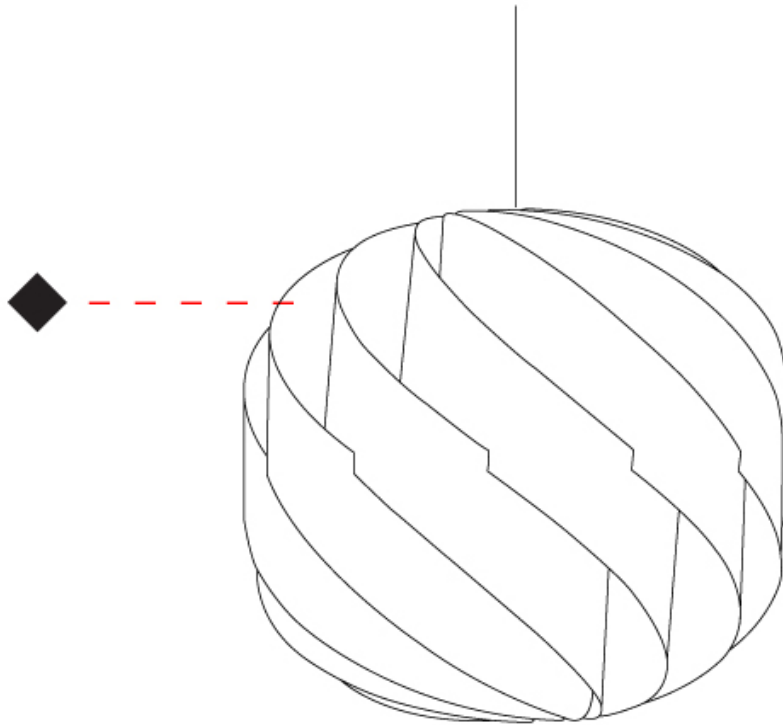

GLOBE SUSPENSION

D61025-

PROJECT	_____
TYPE	_____
SPECIFIER	_____
QUANTITY	_____
DATE	_____