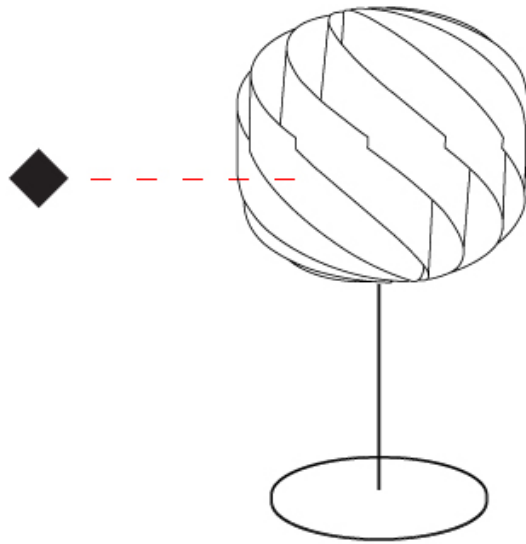

D64021-

PROJECT

TYPE

SPECIFIER

QUANTITY

DATE